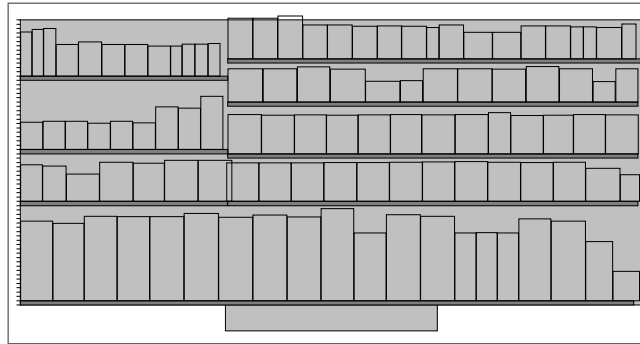

Planogram:

Project: Best market Harlem Cooler

Planogram:

Project: Best market Harlem Cooler

## Shelf Schematic Report

Planogram #1 Name: h: 6 ft w: 12 ft d: 2 ft

Shelf	Name:	w: 96.00 in	Merch Height: 10.00 in	d: 24.00 in	Available Linear: 1.51 in				
UPC	Name	Size	UOM	Orientation	HFacings	VFacings	DFacings	Capacity	
#11820000455	Budweiser 1/18B	18.00OZ		Front	2	1	8	16	
#21820000456	Bud Light 1/18B	18.00OZ		Front	2	1	8	16	
#38780000034	Coors Light 1/18B	18.00OZ		Front	2	1	8	16	
#40001820025001	Bud Light 1/25C	25.00OZ		Front	2	1	8	16	
#50001820025000	Budweiser 1/25C	25.00OZ		Front	2	1	8	16	
#60007199030065	Coors Light 1/24C	24.00OZ		Front	2	1	8	16	
#73410000355	Miller Lite 1/24C	24.00OZ		Front	2	1	8	16	
#80007199010071	Coors 1/24C	24.00OZ		Front	2	1	8	16	
#968907661175	Narragansett Lager 1/24C	24.00OZ		Front	1	1	8	8	
#101820025006	Bud Ice 1/25C	25.00OZ		Front	2	1	8	16	
#110007089701331	Fosters Lager 1/25C	25.00OZ		Front	2	1	7	14	
#127089718331	Fosters Premium Ale 1/25C	25.00OZ		Front	2	1	7	14	
#137289000119	Heineken 1/24C	24.00OZ		Front	2	1	8	16	
#148066095643	Corona Extra 1/24C	24.00OZ		Front	2	1	8	16	
#158066099999	NEGRA MODELO 24OZ CAN	0.00		Front	1	1	8	8	
#16033455950470	CORONA PREMIER 24OZ CAN	0.00		Front	1	1	8	8	
#170008797502650	Sapporo Draft 1/22C	22.00OZ		Front	2	1	8	16	
#183876630270	ASAHI DRY DRAFT BEER 33.8...	33.80OZ		Front	1	1	7	7	