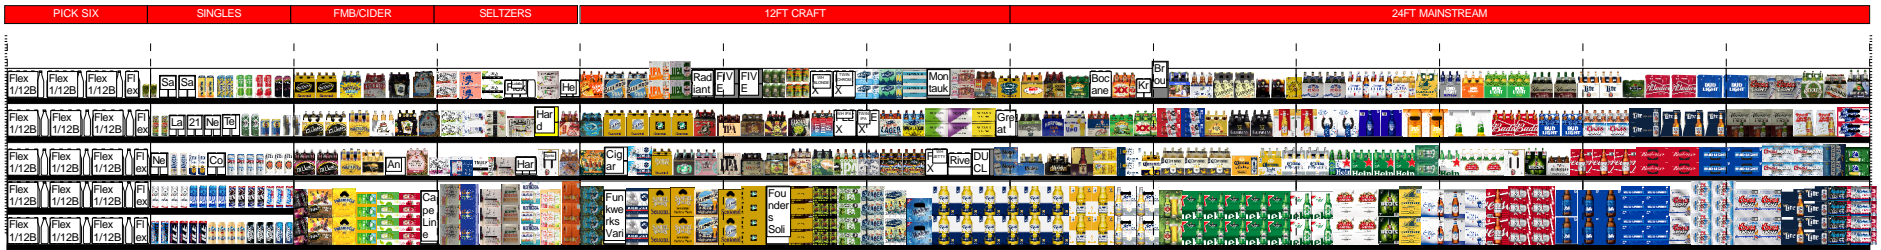

Clare Rose

SHIRLEY BEST MARKET
800 MONTAUK HWY, SHIRLEY
72646

Print Date

3/1/2019

Segment Width: 624.00

52 FT COLD

CLARE ROSE

Page: 1 of 1