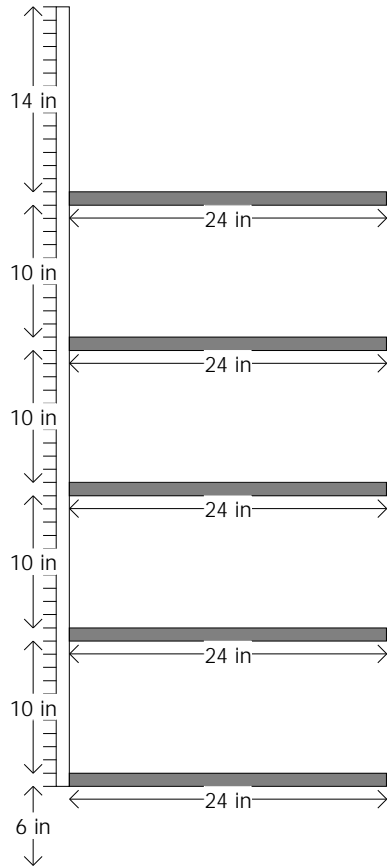

Planogram:

Project: Best Market Westhampton Island 1

Planogram:

Project: Best Market Westhampton Island 1

Shelf Schematic Report

Planogram #1 Name: h: 5 ft 5.00 in w: 16 ft d: 2 ft

Shelf Name: w: 48.00 in Merch Height: 10.00 in d: 24.00 in Available Linear: 48.00 in

Shelf Name: w: 48.00 in Merch Height: 10.00 in d: 24.00 in Available Linear: 0.74 in

UPC	Name	Size	UOM	Orientation	HFacings	VFacings	DFacings	Capacity
#18760010115	CARLSBERG 4/16.9o CAN	4.00CT		Front	2	1	4	8
#22050700011	BITBURGER PREMIUM 4/16.9...	4.00CT		Front	2	1	4	8
#34005249004181	VELTINS PILSNER 4/16.9C	17.00OZ		Front	2	1	4	8
#4805324716602	Broucech 4/16C	16.00OZ		Front	2	1	4	8
#54257204404	SCHOFFERHOFER GRAPEFR...	4.00PK		Front	1	1	4	4

Shelf Name: w: 48.00 in Merch Height: 10.00 in d: 24.00 in Available Linear: 6.07 in

UPC	Name	Size	UOM	Orientation	HFacings	VFacings	DFacings	Capacity
#1000000000889	WHITE CLAW MANGO 6PK	0.00		Front	1	1	5	5
#263598520028	White Claw Rby Grpfrt HrdSeltz...	12.00OZ		Front	1	1	5	5
#33598502598	WHITE CLAW HARD SELTZE...	6.00CT		Front	1	1	5	5
#463598520025	White Claw Blk Cherry HrdSeltz...	12.00OZ		Front	1	1	5	5
#585389700222	Spiked Seltzer Cape Cod Cranb...	12.00OZ		Front	1	1	4	4
#6000000000883	BON AND VIV BLACK CHERR...	0.00		Front	1	1	5	5

Shelf Name: w: 48.00 in Merch Height: 10.00 in d: 24.00 in Available Linear: 0.78 in

UPC	Name	Size	UOM	Orientation	HFacings	VFacings	DFacings	Capacity
#11820053218	Bud Light 18/12C	12.00OZ		Side 90	6	2	1	12