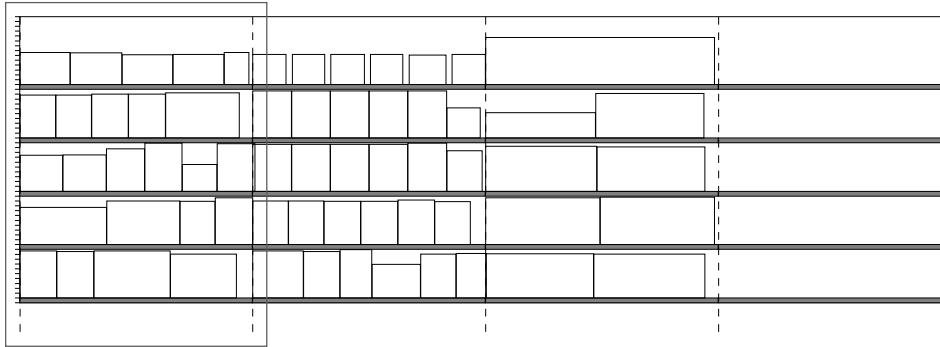

Planogram:

Project: Best Market Westhampton Island 1

Planogram:

Project: Best Market Westhampton Island 1

Shelf Schematic Report

Planogram #1 Name: h: 5 ft 5.00 in w: 16 ft d: 2 ft

Shelf Name: w: 48.00 in Merch Height: 10.00 in d: 24.00 in Available Linear: 48.00 in

Shelf Name: w: 48.00 in Merch Height: 10.00 in d: 24.00 in Available Linear: 0.74 in

UPC	Name	Size	UOM	Orientation	HFacings	VFacings	DFacings	Capacity
#18760010115	CARLSBERG 4/16.9o CAN	4.00CT		Front	2	1	4	8
#22050700011	BITBURGER PREMIUM 4/16.9...	4.00CT		Front	2	1	4	8
#34005249004181	VELTINS PILSNER 4/16.9C	17.00OZ		Front	2	1	4	8
#4805324716602	Broucech 4/16C	16.00OZ		Front	2	1	4	8
#54257204404	SCHOFFERHOFER GRAPEFR...	4.00PK		Front	1	1	4	4

Shelf Name: w: 48.00 in Merch Height: 10.00 in d: 24.00 in Available Linear: 6.07 in

UPC	Name	Size	UOM	Orientation	HFacings	VFacings	DFacings	Capacity
#1000000000889	WHITE CLAW MANGO 6PK	0.00		Front	1	1	5	5
#263598520028	White Claw Rby Grpfrt HrdSeltz...	12.00OZ		Front	1	1	5	5
#33598502598	WHITE CLAW HARD SELTZE...	6.00CT		Front	1	1	5	5
#463598520025	White Claw Blk Cherry HrdSeltz...	12.00OZ		Front	1	1	5	5
#585389700222	Spiked Seltzer Cape Cod Cranb...	12.00OZ		Front	1	1	4	4
#6000000000883	BON AND VIV BLACK CHERR...	0.00		Front	1	1	5	5

Shelf Name: w: 48.00 in Merch Height: 10.00 in d: 24.00 in Available Linear: 0.78 in

UPC	Name	Size	UOM	Orientation	HFacings	VFacings	DFacings	Capacity
#11820053218	Bud Light 18/12C	12.00OZ		Side 90	6	2	1	12