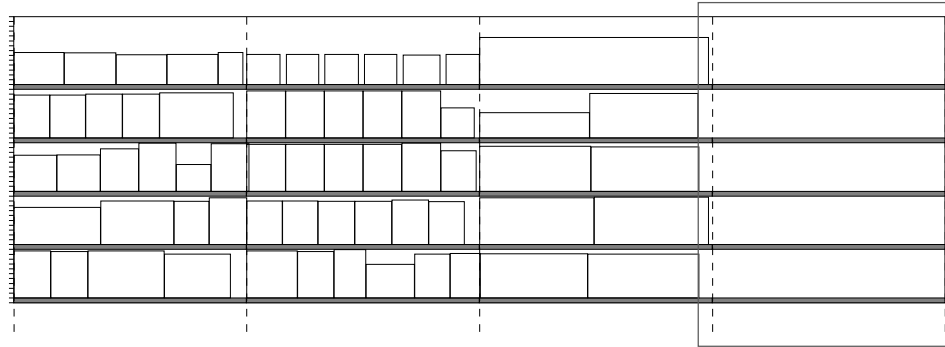

Planogram:

Project: Best Market Westhampton Island 1

Planogram:

Project: Best Market Westhampton Island 1

Shelf Schematic Report

Planogram #1 Name: h: 5 ft 5.00 in w: 16 ft d: 2 ft

Shelf Name: w: 48.00 in Merch Height: 10.00 in d: 24.00 in Available Linear: 48.00 in

Shelf Name: w: 48.00 in Merch Height: 10.00 in d: 24.00 in Available Linear: 0.74 in

UPC	Name	Size	UOM	Orientation	HFacings	VFacings	DFacings	Capacity
#18760010115	CARLSBERG 4/16.9o CAN	4.00CT		Front	2	1	4	8
#22050700011	BITBURGER PREMIUM 4/16.9...	4.00CT		Front	2	1	4	8
#34005249004181	VELTINS PILSNER 4/16.9C	17.00OZ		Front	2	1	4	8
#4805324716602	Broucech 4/16C	16.00OZ		Front	2	1	4	8
#54257204404	SCHOFFERHOFER GRAPEFR...	4.00PK		Front	1	1	4	4

Shelf Name: w: 48.00 in Merch Height: 10.00 in d: 24.00 in Available Linear: 6.07 in

UPC	Name	Size	UOM	Orientation	HFacings	VFacings	DFacings	Capacity
#1000000000889	WHITE CLAW MANGO 6PK	0.00		Front	1	1	5	5
#263598520028	White Claw Rby Grpfrt HrdSeltz...	12.00OZ		Front	1	1	5	5
#33598502598	WHITE CLAW HARD SELTZE...	6.00CT		Front	1	1	5	5
#463598520025	White Claw Blk Cherry HrdSeltz...	12.00OZ		Front	1	1	5	5
#585389700222	Spiked Seltzer Cape Cod Cranb...	12.00OZ		Front	1	1	4	4
#6000000000883	BON AND VIV BLACK CHERR...	0.00		Front	1	1	5	5

Shelf Name: w: 48.00 in Merch Height: 10.00 in d: 24.00 in Available Linear: 0.78 in

UPC	Name	Size	UOM	Orientation	HFacings	VFacings	DFacings	Capacity
#11820053218	Bud Light 18/12C	12.00OZ		Side 90	6	2	1	12