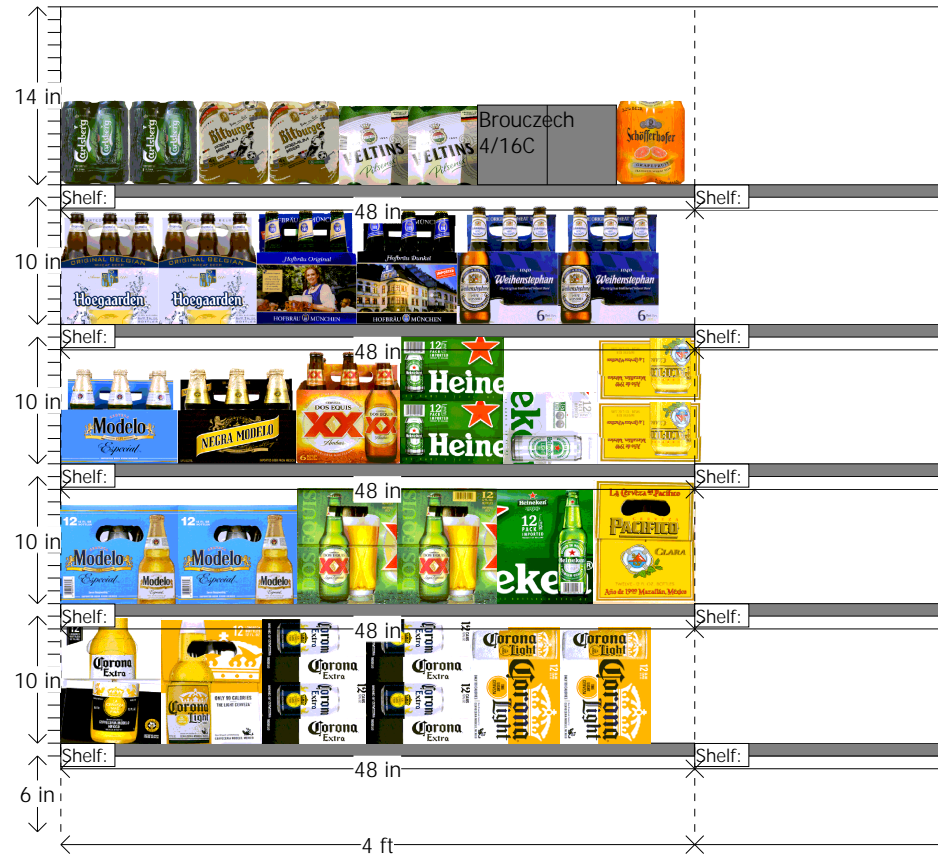

Planogram:

Project: Best Market Westhampton Island 1

Planogram:

Project: Best Market Westhampton Island 1

Shelf Schematic Report

Planogram #1 Name: h: 5 ft 5.00 in w: 16 ft d: 2 ft

Shelf Name: w: 48.00 in Merch Height: 10.00 in d: 24.00 in Available Linear: 48.00 in

Shelf Name: w: 48.00 in Merch Height: 10.00 in d: 24.00 in Available Linear: 0.74 in

UPC	Name	Size	UOM	Orientation	HFacings	VFacings	DFacings	Capacity
#18760010115	CARLSBERG 4/16.9o CAN	4.00CT		Front	2	1	4	8
#22050700011	BITBURGER PREMIUM 4/16.9...	4.00CT		Front	2	1	4	8
#34005249004181	VELTINS PILSNER 4/16.9C	17.00OZ		Front	2	1	4	8
#4805324716602	Broucech 4/16C	16.00OZ		Front	2	1	4	8
#54257204404	SCHOFFERHOFER GRAPEFR...	4.00PK		Front	1	1	4	4

Shelf Name: w: 48.00 in Merch Height: 10.00 in d: 24.00 in Available Linear: 6.07 in

UPC	Name	Size	UOM	Orientation	HFacings	VFacings	DFacings	Capacity
#1000000000889	WHITE CLAW MANGO 6PK	0.00		Front	1	1	5	5
#263598520028	White Claw Rby Grpfrt HrdSeltz...	12.00OZ		Front	1	1	5	5
#33598502598	WHITE CLAW HARD SELTZE...	6.00CT		Front	1	1	5	5
#463598520025	White Claw Blk Cherry HrdSeltz...	12.00OZ		Front	1	1	5	5
#585389700222	Spiked Seltzer Cape Cod Cranb...	12.00OZ		Front	1	1	4	4
#6000000000883	BON AND VIV BLACK CHERR...	0.00		Front	1	1	5	5

Shelf Name: w: 48.00 in Merch Height: 10.00 in d: 24.00 in Available Linear: 1.07 in

UPC	Name	Size	UOM	Orientation	HFacings	VFacings	DFacings	Capacity
#18769200781	TRULY ROSE 6PK	0.00		Front	1	2	4	8
#28769200808-1	TRULY BLACK CHERRY 6PK	0.00		Front	1	2	4	8
#38769200808	TRULY BLUEBERRY 6/12o CAN	0.00		Front	1	2	4	8
#4087692006787	Truly Mixed Berry 6/12C	12.00OZ		Front	1	2	4	8
#508769200420	Truly Grapefruit and Pomelo 6/1...	12.00OZ		Front	1	2	4	8
#6000000000880	BON AND VIV SPIKED LEMON...	0.00		Front	1	1	5	5