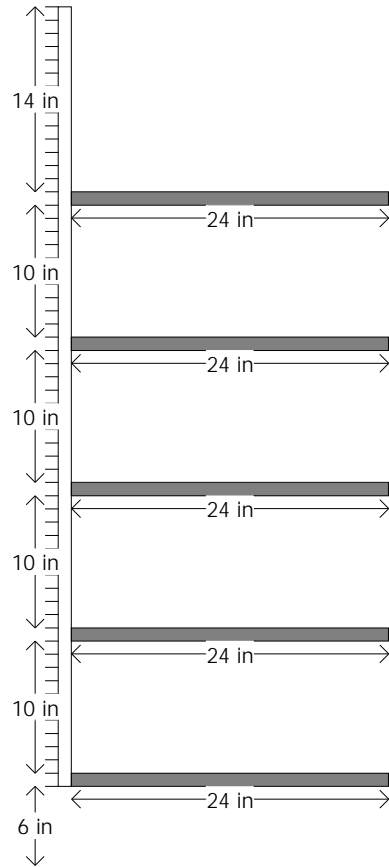

Planogram:

Project: Best Market Westhampton Island 1

Planogram:

Project: Best Market Westhampton Island 1

Shelf Schematic Report

Planogram #1 Name: h: 5 ft 5.00 in w: 16 ft d: 2 ft

Shelf Name: w: 48.00 in Merch Height: 10.00 in d: 24.00 in Available Linear: 48.00 in

Shelf Name: w: 48.00 in Merch Height: 10.00 in d: 24.00 in Available Linear: 0.74 in

UPC	Name	Size	UOM	Orientation	HFacings	VFacings	DFacings	Capacity
#18760010115	CARLSBERG 4/16.9o CAN	4.00CT		Front	2	1	4	8
#22050700011	BITBURGER PREMIUM 4/16.9...	4.00CT		Front	2	1	4	8
#34005249004181	VELTINS PILSNER 4/16.9C	17.00OZ		Front	2	1	4	8
#4805324716602	Broucech 4/16C	16.00OZ		Front	2	1	4	8
#54257204404	SCHOFFERHOFER GRAPEFR...	4.00PK		Front	1	1	4	4

Shelf Name: w: 48.00 in Merch Height: 10.00 in d: 24.00 in Available Linear: 0.78 in

UPC	Name	Size	UOM	Orientation	HFacings	VFacings	DFacings	Capacity
#11820053218	Bud Light 18/12C	12.00OZ		Side 90	6	2	1	12

Shelf Name: w: 48.00 in Merch Height: 10.00 in d: 24.00 in Available Linear: 1.07 in

UPC	Name	Size	UOM	Orientation	HFacings	VFacings	DFacings	Capacity
#18769200781	TRULY ROSE 6PK	0.00		Front	1	2	4	8
#28769200808-1	TRULY BLACK CHERRY 6PK	0.00		Front	1	2	4	8
#38769200808	TRULY BLUEBERRY 6/12o CAN	0.00		Front	1	2	4	8
#4087692006787	Truly Mixed Berry 6/12C	12.00OZ		Front	1	2	4	8
#508769200420	Truly Grapefruit and Pomelo 6/1...	12.00OZ		Front	1	2	4	8
#6000000000880	BON AND VIV SPIKED LEMON...	0.00		Front	1	1	5	5