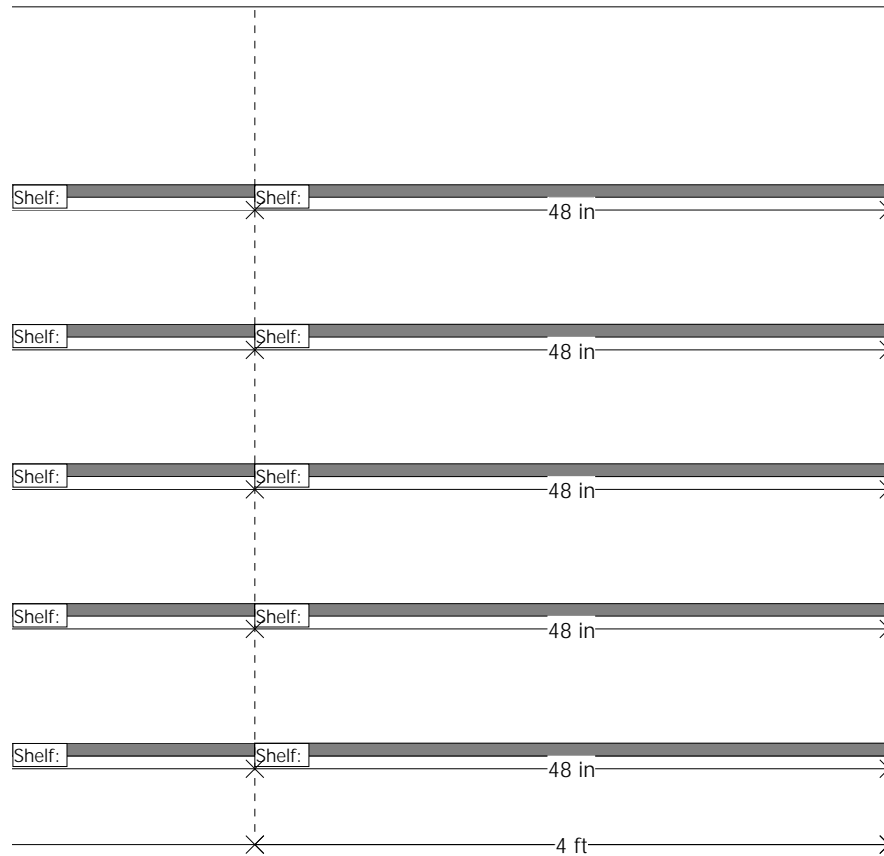

Planogram:

Project: Best Market Westhampton Island 1

Planogram:

Project: Best Market Westhampton Island 1

Shelf Schematic Report

Planogram #1 Name: h: 5 ft 5.00 in w: 16 ft d: 2 ft

Shelf Name: w: 48.00 in Merch Height: 10.00 in d: 24.00 in Available Linear: 48.00 in

Shelf Name: w: 48.00 in Merch Height: 10.00 in d: 24.00 in Available Linear: 0.74 in

UPC	Name	Size	UOM	Orientation	HFacings	VFacings	DFacings	Capacity
#18760010115	CARLSBERG 4/16.9o CAN	4.00CT		Front	2	1	4	8
#22050700011	BITBURGER PREMIUM 4/16.9...	4.00CT		Front	2	1	4	8
#34005249004181	VELTINS PILSNER 4/16.9C	17.00OZ		Front	2	1	4	8
#4805324716602	Broucech 4/16C	16.00OZ		Front	2	1	4	8
#54257204404	SCHOFFERHOFER GRAPEFR...	4.00PK		Front	1	1	4	4

Shelf Name: w: 48.00 in Merch Height: 10.00 in d: 24.00 in Available Linear: 0.78 in

UPC	Name	Size	UOM	Orientation	HFacings	VFacings	DFacings	Capacity
#11820053218	Bud Light 18/12C	12.00OZ		Side 90	6	2	1	12

Shelf Name: w: 48.00 in Merch Height: 10.00 in d: 24.00 in Available Linear: 1.07 in

UPC	Name	Size	UOM	Orientation	HFacings	VFacings	DFacings	Capacity
#18769200781	TRULY ROSE 6PK	0.00		Front	1	2	4	8
#28769200808-1	TRULY BLACK CHERRY 6PK	0.00		Front	1	2	4	8
#38769200808	TRULY BLUEBERRY 6/12o CAN	0.00		Front	1	2	4	8
#4087692006787	Truly Mixed Berry 6/12C	12.00OZ		Front	1	2	4	8
#508769200420	Truly Grapefruit and Pomelo 6/1...	12.00OZ		Front	1	2	4	8
#6000000000880	BON AND VIV SPIKED LEMON...	0.00		Front	1	1	5	5