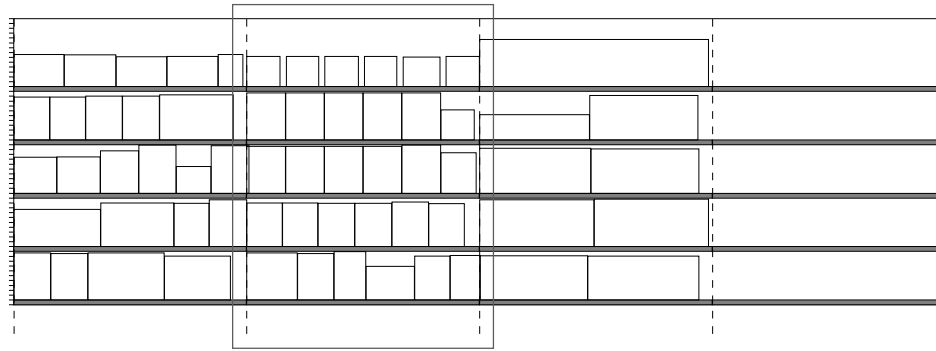

Planogram:

Project: Best Market Westhampton Island 1

Planogram:

Project: Best Market Westhampton Island 1

Shelf Schematic Report

Planogram #1 Name: h: 5 ft 5.00 in w: 16 ft d: 2 ft

Shelf Name: w: 48.00 in Merch Height: 10.00 in d: 24.00 in Available Linear: 48.00 in

Shelf Name: w: 48.00 in Merch Height: 10.00 in d: 24.00 in Available Linear: 0.74 in

UPC	Name	Size	UOM	Orientation	HFacings	VFacings	DFacings	Capacity
#18760010115	CARLSBERG 4/16.9o CAN	4.00CT		Front	2	1	4	8
#22050700011	BITBURGER PREMIUM 4/16.9...	4.00CT		Front	2	1	4	8
#34005249004181	VELTINS PILSNER 4/16.9C	17.00OZ		Front	2	1	4	8
#4805324716602	Broucech 4/16C	16.00OZ		Front	2	1	4	8
#54257204404	SCHOFFERHOFER GRAPEFR...	4.00PK		Front	1	1	4	4

Shelf Name: w: 48.00 in Merch Height: 10.00 in d: 24.00 in Available Linear: 6.07 in

UPC	Name	Size	UOM	Orientation	HFacings	VFacings	DFacings	Capacity
#1000000000889	WHITE CLAW MANGO 6PK	0.00		Front	1	1	5	5
#263598520028	White Claw Rby Grpfrt HrdSeltz...	12.00OZ		Front	1	1	5	5
#33598502598	WHITE CLAW HARD SELTZE...	6.00CT		Front	1	1	5	5
#463598520025	White Claw Blk Cherry HrdSeltz...	12.00OZ		Front	1	1	5	5
#585389700222	Spiked Seltzer Cape Cod Cranb...	12.00OZ		Front	1	1	4	4
#6000000000883	BON AND VIV BLACK CHERR...	0.00		Front	1	1	5	5

Shelf Name: w: 48.00 in Merch Height: 10.00 in d: 24.00 in Available Linear: 0.78 in

UPC	Name	Size	UOM	Orientation	HFacings	VFacings	DFacings	Capacity
#11820053218	Bud Light 18/12C	12.00OZ		Side 90	6	2	1	12