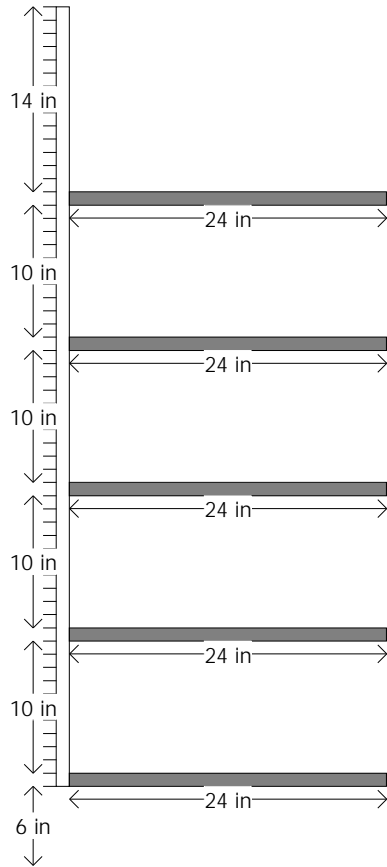

Planogram:

Project: Best Market Westhampton Island 1

Planogram:

Project: Best Market Westhampton Island 1

Shelf Schematic Report

Planogram #1 Name: h: 5 ft 5.00 in w: 16 ft d: 2 ft

Shelf Name: w: 48.00 in Merch Height: 10.00 in d: 24.00 in Available Linear: 48.00 in

Shelf Name: w: 48.00 in Merch Height: 10.00 in d: 24.00 in Available Linear: 0.74 in

UPC	Name	Size	UOM	Orientation	HFacings	VFacings	DFacings	Capacity
#18760010115	CARLSBERG 4/16.9o CAN	4.00CT		Front	2	1	4	8
#22050700011	BITBURGER PREMIUM 4/16.9...	4.00CT		Front	2	1	4	8
#34005249004181	VELTINS PILSNER 4/16.9C	17.00OZ		Front	2	1	4	8
#4805324716602	Broucech 4/16C	16.00OZ		Front	2	1	4	8
#54257204404	SCHOFFERHOFER GRAPEFR...	4.00PK		Front	1	1	4	4

Shelf Name: w: 48.00 in Merch Height: 10.00 in d: 24.00 in Available Linear: 6.07 in

UPC	Name	Size	UOM	Orientation	HFacings	VFacings	DFacings	Capacity
#1000000000889	WHITE CLAW MANGO 6PK	0.00		Front	1	1	5	5
#263598520028	White Claw Rby Grpfrt HrdSeltz...	12.00OZ		Front	1	1	5	5
#33598502598	WHITE CLAW HARD SELTZE...	6.00CT		Front	1	1	5	5
#463598520025	White Claw Blk Cherry HrdSeltz...	12.00OZ		Front	1	1	5	5
#585389700222	Spiked Seltzer Cape Cod Cranb...	12.00OZ		Front	1	1	4	4
#6000000000883	BON AND VIV BLACK CHERR...	0.00		Front	1	1	5	5

Shelf Name: w: 48.00 in Merch Height: 10.00 in d: 24.00 in Available Linear: 0.78 in

UPC	Name	Size	UOM	Orientation	HFacings	VFacings	DFacings	Capacity
#11820053218	Bud Light 18/12C	12.00OZ		Side 90	6	2	1	12