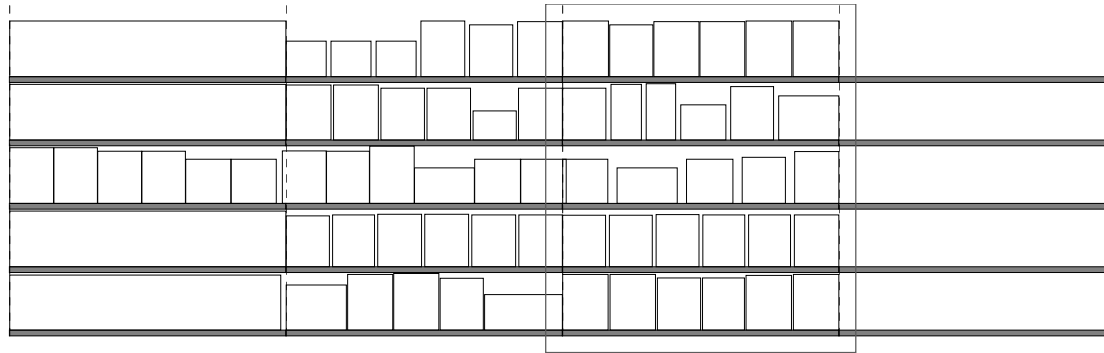

Shelf:		Bronx No Res		Shelf:
Shelf:		48 in		Shelf:
Shelf:		48 in		Shelf:
Shelf:				Shelf:
Shelf:		48 in		Shelf:

Shelf:	Blue Point IPA 6Pk cans			FIVE BOROUGHS PILS 6PK CANS	FIVE BOROUGHS TINY JUICY 6PK CANS	Shelf:		
Shelf:				48 in			Shelf:	
Shelf:				48 in			Schlafly Seasonal A 6/12B	
Shelf:				48 in			Shelf:	
Shelf:		Blue Point Seasonal 18/12C		48 in				Shelf:

Shelf Schematic Report

Planogram #1 **Name: Best Market Westhampton Isla...** **h: 6 ft** **w: 16 ft** **d: 2 ft**

Shelf **Name:** **w: 48.00 in** **Merch Height: 10.00 in** **d: 24.00 in** **Available Linear: 0.00 in**

UPC	Name	Size	UOM	Orientation	HFacings	VFacings	DFacings	Capacity
#185619800805	WHB IPA 6PK CAN	0.00		Front	6	2	4	48

Shelf **Name:** **w: 48.00 in** **Merch Height: 10.00 in** **d: 24.00 in** **Available Linear: 3.98 in**