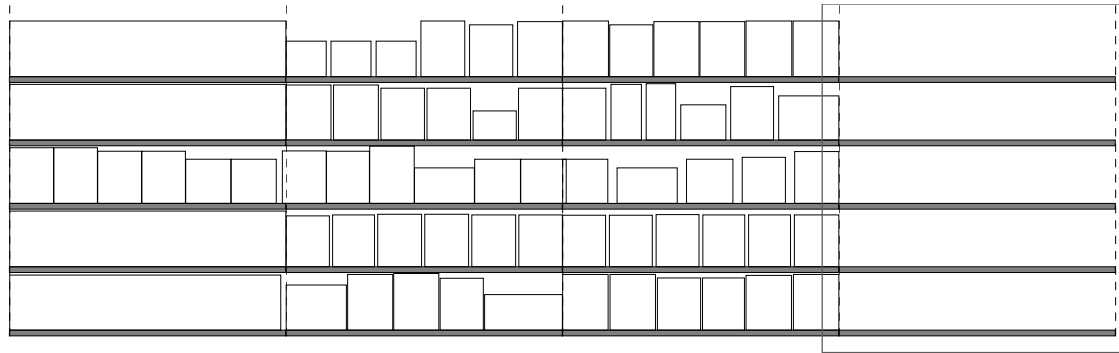

Shelf:		Bronx No Res		Shelf:
Shelf:		48 in		Shelf:
Shelf:		48 in		Shelf:
Shelf:				Shelf:
Shelf:		48 in		Shelf:

Shelf:	Blue Point IPA 6Pk cans			FIVE BOROUGHS PILS 6PK CANS	FIVE BOROUGHS TINY JUICY 6PK CANS	Shelf:		
Shelf:				48 in			Shelf:	
Shelf:				48 in			Schlafly Seasonal A 6/12B	
Shelf:				48 in			Shelf:	
Shelf:		Blue Point Seasonal 18/12C		48 in				Shelf:

Shelf Schematic Report

Planogram #1 **Name: Best Market Westhampton Isla...** **h: 6 ft** **w: 16 ft** **d: 2 ft**

Shelf **Name:** **w: 48.00 in** **Merch Height: 10.00 in** **d: 24.00 in** **Available Linear: 0.00 in**

UPC	Name	Size	UOM	Orientation	HFacings	VFacings	DFacings	Capacity
#185619800805	WHB IPA 6PK CAN	0.00		Front	6	2	4	48

Shelf **Name:** **w: 48.00 in** **Merch Height: 10.00 in** **d: 24.00 in** **Available Linear: 3.98 in**