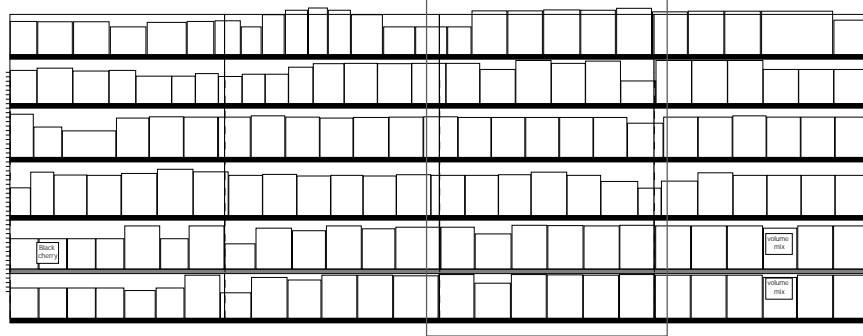

Planogram:

Project: Best Market 16 ft cooler

Planogram:

Project: Best Market 16 ft cooler

Shelf Schematic Report

Planogram #1 Name: h: 4 ft 7.00 in w: 16 ft d: 1 ft 9.00 in

Shelf	Name: 29" Shelf (11" ...w: 192.00 in		Merch Height: 12.00 in		d: 22.00 in		Available Linear: 4.36 in		
UPC	Name	Size	UOM	Orientation	HFacings	VFacings	DFacings	Capacity	
#190043	Samuel Adams 76 1/24C	24.00OZ		Front	2	1	7	14	
#2642860130246	FOUNDERS ALL DAY IPA 19.2...	6.00CT		Front	3	1	8	24	
#385961200144	21st free free or diel 1/19C	12.00OZ		Front	3	1	8	24	
#4928374	Cigar City Guayabera 16oz can	0.00		Front	3	1	8	24	
#58797502650	Sapporo Draft 1/22C	22.00OZ		Front	3	1	7	21	
#68066099999	NEGRA MODELO 24OZ CAN	0.00		Front	2	1	7	14	
#78066095721	Modelo 1/24C	24.00OZ		Front	2	1	7	14	
#885909300246	SixPoint Resin 6/12C	12.00OZ		Side	1	1	3	3	
#92383000004	LAGUNITAS IPA 22o BTL	22.00OZ		Front	2	1	22	44	
#10853336005061	Social Wines Pink Grapefruit gin...	0.00		Front	1	2	4	8	
#11859597004010	PAMPELONNE ROSE LIME 4PK	0.00		Front	1	2	5	10	
#12644996138608	WOLFFER ROSE 4PK CAN	0.00		Front	1	2	4	8	
#134257204006	Schofferhofer Grapefrt Hefewzn...	11.00OZ		Front	1	1	4	4	
#1485909300243	SixPoint Bengali 6/12C	12.00OZ		Front	1	1	4	4	
#1585909300246	SixPoint Resin 6/12C	12.00OZ		Front	1	1	4	4	
#1686580000011	Radiant Pig Save the robot 4/16C	16.00OZ		Front	1	1	4	4	
#171991991991	21ST ADMENDMENT BLOOD ...	0.00		Front	1	2	4	8	
#1885961200102	21st Seasonal 6/12C	12.00OZ		Front	1	2	4	8	
#197243800101	BALLAST POINT GRAPEFRUI...	6.00CT		Front	1	2	4	8	
#209785300293	CIGAR CITY BREWING JAI AL...	6.00CT		Front	1	2	4	8	
#2160940872979	Port Jeff Party Boat IPA 6/12C	12.00OZ		Top	1	2	4	8	
#2286273700001	Montauk Summer Ale 6/12C	12.00OZ		Front	1	2	4	8	
#23869071000999	Montauk Pilsner 6pk	0.00		Front	1	2	4	8	
#2485586700635	FIVE BOROUGHES TINY JUICY...	0.00		Front	1	2	4	8	
#25959595959595	Blue Point IPA 6Pk cans	0.00		Front	2	2	4	16	
#2685998900516-1	Greenport Harbor Otherside IP...	12.00OZ		Front	1	1	4	4	