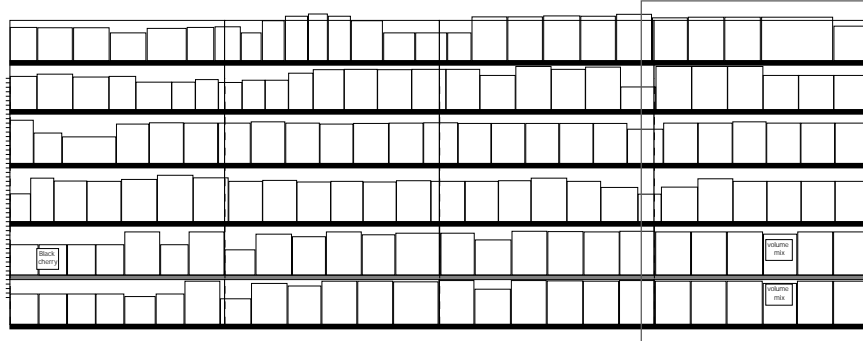

Planogram:

Project: Best Market 16 ft cooler

Planogram:

Project: Best Market 16 ft cooler

Shelf Schematic Report

Planogram #1 Name: h: 4 ft 7.00 in w: 16 ft d: 1 ft 9.00 in

Shelf	Name: 29" Shelf (11" ...w: 192.00 in		Merch Height: 12.00 in		d: 22.00 in		Available Linear: 4.36 in		
UPC	Name	Size	UOM	Orientation	HFacings	VFacings	DFacings	Capacity	
#190043	Samuel Adams 76 1/24C	24.00OZ		Front	2	1	7	14	
#2642860130246	FOUNDERS ALL DAY IPA 19.2...	6.00CT		Front	3	1	8	24	
#385961200144	21st free free or diel 1/19C	12.00OZ		Front	3	1	8	24	
#4928374	Cigar City Guayabera 16oz can	0.00		Front	3	1	8	24	
#58797502650	Sapporo Draft 1/22C	22.00OZ		Front	3	1	7	21	
#68066099999	NEGRA MODELO 24OZ CAN	0.00		Front	2	1	7	14	
#78066095721	Modelo 1/24C	24.00OZ		Front	2	1	7	14	
#885909300246	SixPoint Resin 6/12C	12.00OZ		Side	1	1	3	3	
#92383000004	LAGUNITAS IPA 22o BTL	22.00OZ		Front	2	1	22	44	
#10853336005061	Social Wines Pink Grapefruit gin...	0.00		Front	1	2	4	8	
#11859597004010	PAMPELONNE ROSE LIME 4PK	0.00		Front	1	2	5	10	
#12644996138608	WOLFFER ROSE 4PK CAN	0.00		Front	1	2	4	8	
#134257204006	Schofferhofer Grapefrt Hefewzn...	11.00OZ		Front	1	1	4	4	
#1485909300243	SixPoint Bengali 6/12C	12.00OZ		Front	1	1	4	4	
#1585909300246	SixPoint Resin 6/12C	12.00OZ		Front	1	1	4	4	
#1686580000011	Radiant Pig Save the robot 4/16C	16.00OZ		Front	1	1	4	4	
#171991991991	21ST ADMENDMENT BLOOD ...	0.00		Front	1	2	4	8	
#1885961200102	21st Seasonal 6/12C	12.00OZ		Front	1	2	4	8	
#197243800101	BALLAST POINT GRAPEFRUI...	6.00CT		Front	1	2	4	8	
#209785300293	CIGAR CITY BREWING JAI AL...	6.00CT		Front	1	2	4	8	
#2160940872979	Port Jeff Party Boat IPA 6/12C	12.00OZ		Top	1	2	4	8	
#2286273700001	Montauk Summer Ale 6/12C	12.00OZ		Front	1	2	4	8	
#23869071000999	Montauk Pilsner 6pk	0.00		Front	1	2	4	8	
#2485586700635	FIVE BOROUGHES TINY JUICY...	0.00		Front	1	2	4	8	
#25959595959595	Blue Point IPA 6Pk cans	0.00		Front	2	2	4	16	
#2685998900516-1	Greenport Harbor Otherside IP...	12.00OZ		Front	1	1	4	4	