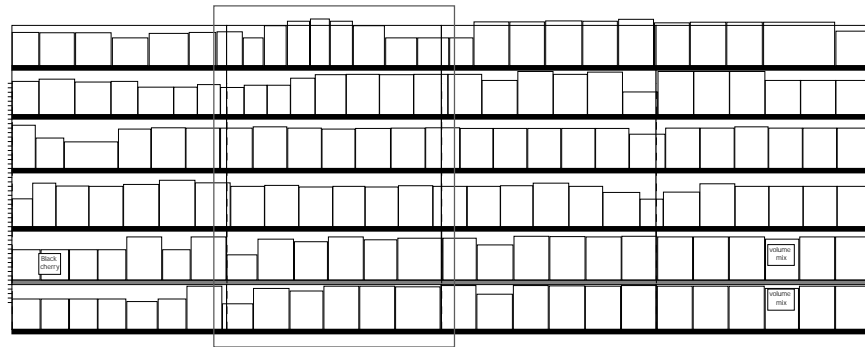

Planogram:

Project: Best Market 16 ft cooler

Planogram:

Project: Best Market 16 ft cooler

Shelf Schematic Report

Planogram #1 Name: h: 4 ft 7.00 in w: 16 ft d: 1 ft 9.00 in

Shelf	Name: 29" Shelf (11" ...w: 192.00 in		Merch Height: 12.00 in		d: 22.00 in		Available Linear: 4.36 in		
UPC	Name	Size	UOM	Orientation	HFacings	VFacings	DFacings	Capacity	
#190043	Samuel Adams 76 1/24C	24.00OZ		Front	2	1	7	14	
#2642860130246	FOUNDERS ALL DAY IPA 19.2...	6.00CT		Front	3	1	8	24	
#385961200144	21st free free or diel 1/19C	12.00OZ		Front	3	1	8	24	
#4928374	Cigar City Guayabera 16oz can	0.00		Front	3	1	8	24	
#58797502650	Sapporo Draft 1/22C	22.00OZ		Front	3	1	7	21	
#68066099999	NEGRA MODELO 24OZ CAN	0.00		Front	2	1	7	14	
#78066095721	Modelo 1/24C	24.00OZ		Front	2	1	7	14	
#885909300246	SixPoint Resin 6/12C	12.00OZ		Side	1	1	3	3	
#92383000004	LAGUNITAS IPA 22o BTL	22.00OZ		Front	2	1	22	44	
#10853336005061	Social Wines Pink Grapefruit gin...	0.00		Front	1	2	4	8	
#11859597004010	PAMPELONNE ROSE LIME 4PK	0.00		Front	1	2	5	10	
#12644996138608	WOLFFER ROSE 4PK CAN	0.00		Front	1	2	4	8	
#134257204006	Schofferhofer Grapefrt Hefewzn...	11.00OZ		Front	1	1	4	4	
#1485909300243	SixPoint Bengali 6/12C	12.00OZ		Front	1	1	4	4	
#1585909300246	SixPoint Resin 6/12C	12.00OZ		Front	1	1	4	4	
#1686580000011	Radiant Pig Save the robot 4/16C	16.00OZ		Front	1	1	4	4	
#171991991991	21ST ADMENDMENT BLOOD ...	0.00		Front	1	2	4	8	
#1885961200102	21st Seasonal 6/12C	12.00OZ		Front	1	2	4	8	
#197243800101	BALLAST POINT GRAPEFRUI...	6.00CT		Front	1	2	4	8	
#209785300293	CIGAR CITY BREWING JAI AL...	6.00CT		Front	1	2	4	8	
#2160940872979	Port Jeff Party Boat IPA 6/12C	12.00OZ		Top	1	2	4	8	
#2286273700001	Montauk Summer Ale 6/12C	12.00OZ		Front	1	2	4	8	
#23869071000999	Montauk Pilsner 6pk	0.00		Front	1	2	4	8	
#2485586700635	FIVE BOROUGHES TINY JUICY...	0.00		Front	1	2	4	8	
#25959595959595	Blue Point IPA 6Pk cans	0.00		Front	2	2	4	16	
#2685998900516-1	Greenport Harbor Otherside IP...	12.00OZ		Front	1	1	4	4	