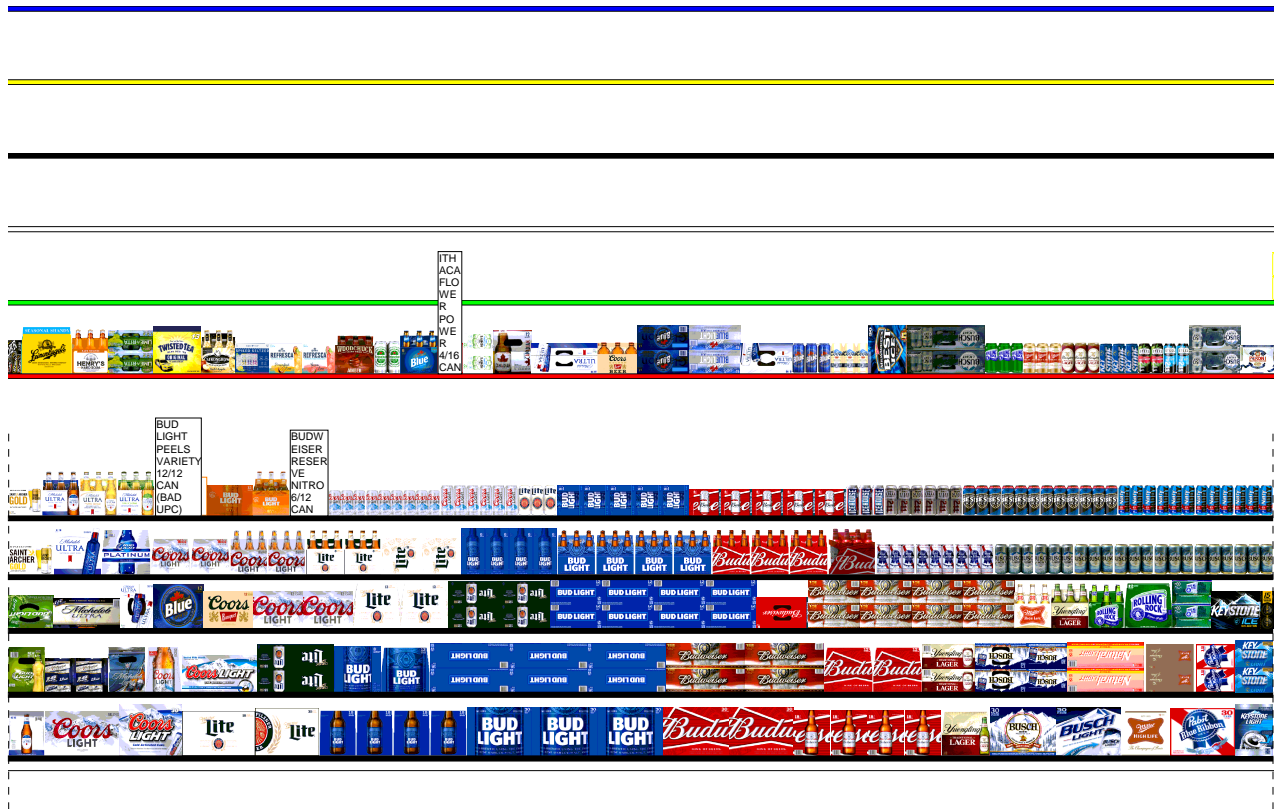

Cumberland Farms # 1702

502 STATE ROUTE 17M
MONROE, NY