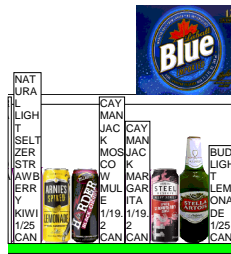

Cumberland Farms # 1525

97 MAIN ST
MILLERTON, NY