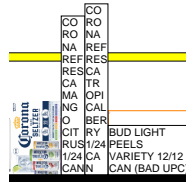

Cumberland Farms # 1541

109 WINDERMERE AVE
GREENWOOD LAKE, NY