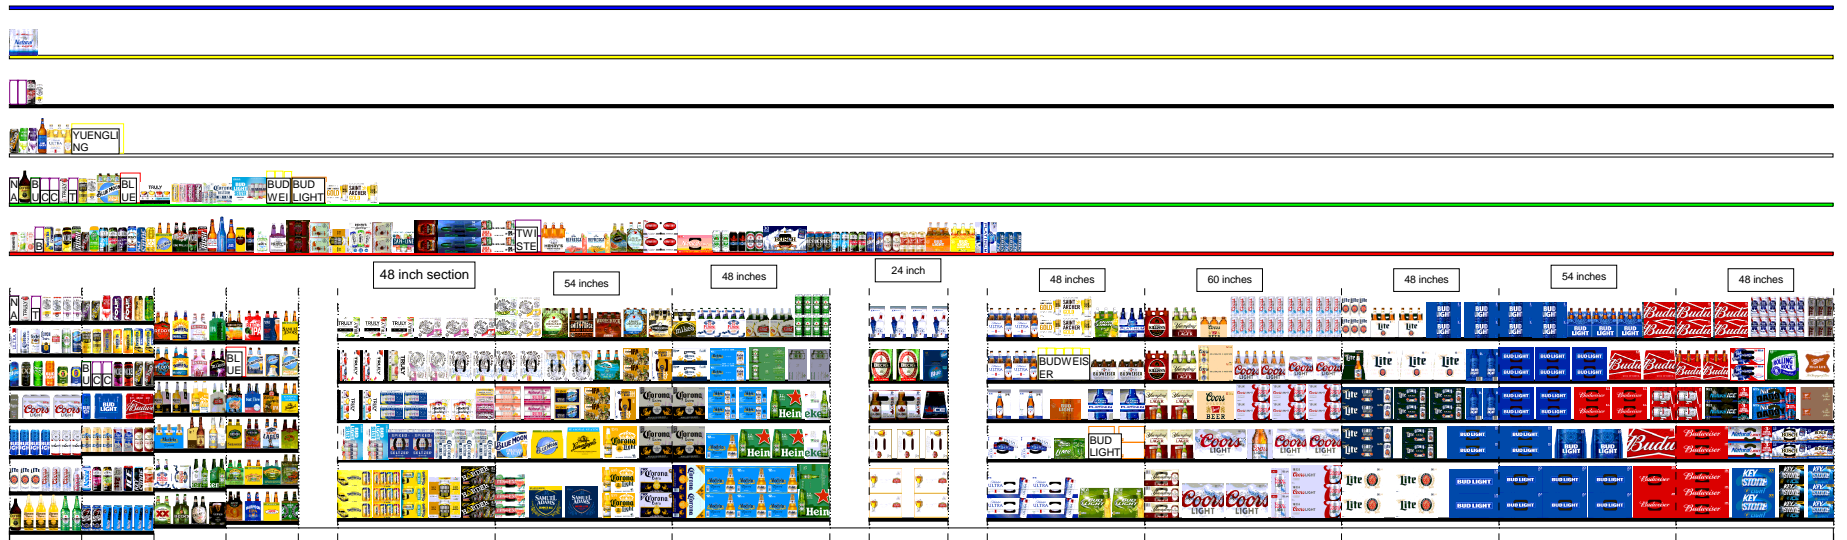

# Cumberland Farms # 1701

316 SMITHTOWN BLVD  
RONKONKOMA , NY

YUENGLING LAG  
24/16 CAN

CORONA REFRESHING  
BUD LIGHT  
PILSENER BEER  
LAGER BEER  
1/24 CAN