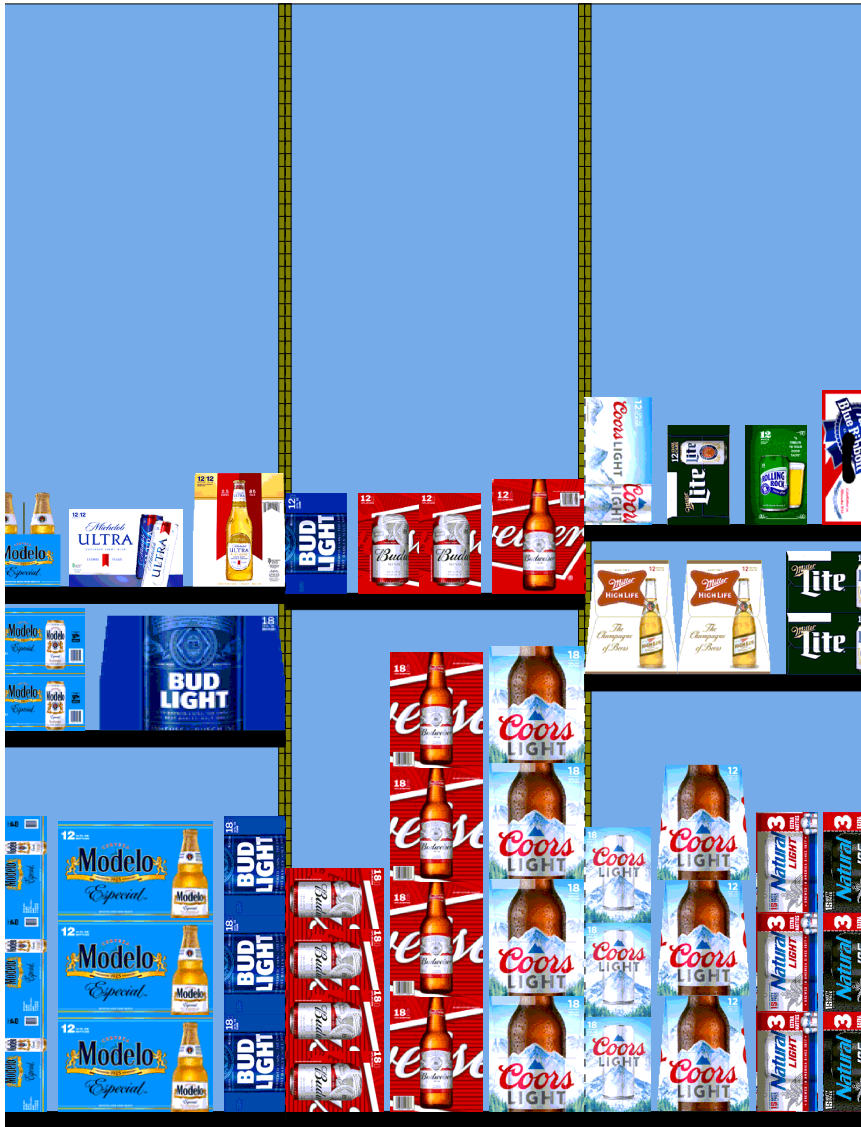

H: 7 ft 6.00 in | W: 16 ft | D: 1 ft 10.00 in | # of segments: 8

Name: 20		W:24.00 in	D:22.00 in	Avail Space: 1.04 in	Ht Space: 40.18 in
UPC	WIC	Name	HFacings	Orientation	Units
1820011218	108476	Budweiser 18/12C	1	Side 90	4
1820011308	117135	Budweiser 18/12B	1	Side	4
7199030078	115148	Coors Light 18/12B	1	Side	4

Name: 19		W:24.00 in	D:22.00 in	Avail Space: 1.96 in	Ht Space: 47.18 in
UPC	WIC	Name	HFacings	Orientation	Units
1820053047	191305	Bud Light 12/12C	1	Side	2
1820011047	191301	Budweiser 12/12C	2	Side	4
1820000771	104254	Budweiser 12/12B	1	Side	2

05029-00449-16-032-36

POG available in Walgreen's store system 9/11/2020