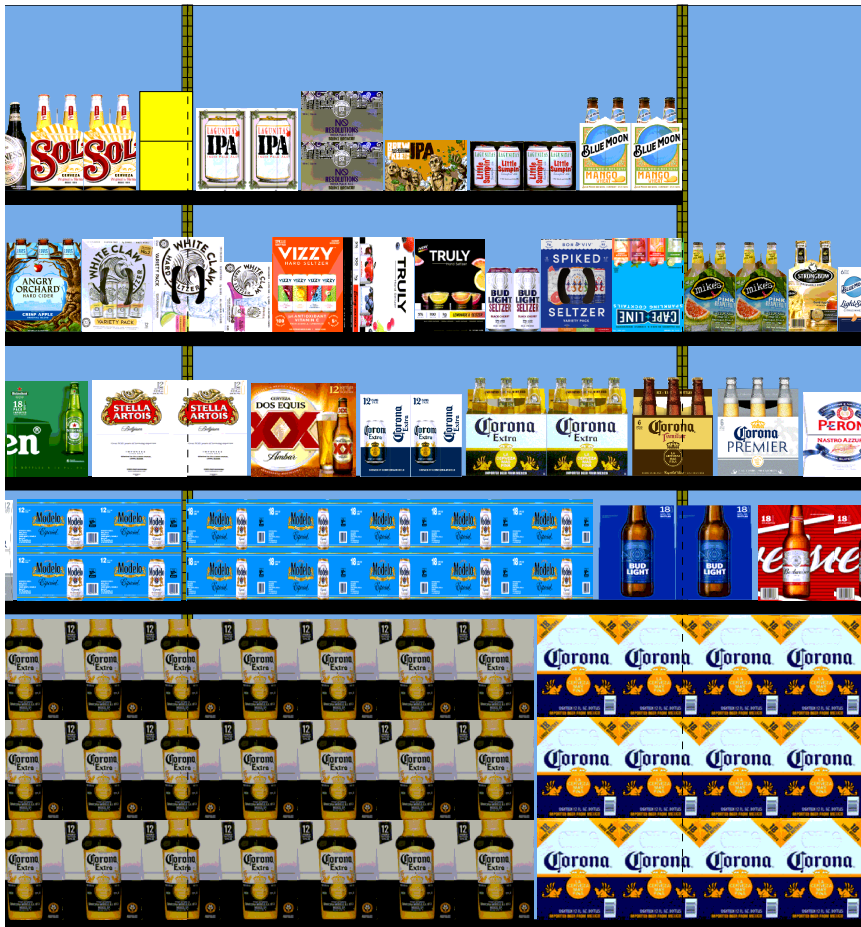

Walgreens 18988 WARM

FALL 20

AFT

H: 7 ft 6.00 in | W: 16 ft | D: 2 ft | # of segments: 4

Name: 10	W:48.00 in	D:14.00 in	Avail Space: -12.80 in		Ht Space: 29.68 in
UPC	WIC	Name	HFacings	Orientation	Units
8066095615	103871	Corona Extra 12/12B	8	Side	24

Name: 9	W:48.00 in	D:14.00 in	Avail Space: -6.28 in		Ht Space: 10.68 in
UPC	WIC	Name	HFacings	Orientation	Units
8066095711	128045	Modelo 18/12C	5	Side 90	10
1820053308	117134	Bud Light 18/12B	2	Side	2

Name: 8	W:48.00 in	D:14.00 in	Avail Space: 4.61 in		Ht Space: 12.68 in
UPC	WIC	Name	HFacings	Orientation	Units
7231133140	106335	Dos Equis Ambar 12/12B	1	Front	1
8066095695	123722	Corona Extra 12/12C	2	Side	2
8066095605	124690	Corona Extra 6/12B	2	Front	4
3354495051	740213	Corona Familiar 6/12B	1	Front	2

Name: 7	W:48.00 in	D:14.00 in	Avail Space: -2.31 in		Ht Space: 12.36 in
UPC	WIC	Name	HFacings	Orientation	Units
63598554890	998463	White Claw Variety Pk HrdSeltzer 1...	1	Top 90	2
63598520025	967332	White Claw Blk Cherry HrdSeltzer 6...	1	Top 90	2
3410001232	838127	Vizzy Seltzer Variety Pack 12/12C SC	1	Top 90	2
8769200686	756659	Truly Spiked Spklg Berry Variety 12...	1	Top 90	2
8769200991	602540	Truly Spiked Spklg Lemonade Vrty ...	1	Top 90	2
1820026089	551372	Bud Light Seltzer Black Cherry 4/16C	1	Front	2
85389700227	994821	Bon Viv SS Variety Pack 12/12C SC	1	Top 90	2
3410051681	574463	Cape Line Variety Pack 12/12C SC	1	Top 90	2

Name: 6	W:48.00 in	D:14.00 in	Avail Space: 2.34 in		Ht Space: 18.00 in
UPC	WIC	Name	HFacings	Orientation	Units
72383021212	599478	Lagunitas IPA 12/12C	2	Side	2
85663200433	101815	Bronx No Resolutions IPA 6/12C	1	Front	4
85961200103	325063	21st Brew Free or Die IPA 6/12C	1	Front	2
72383001406	617685	Lagunitas A Little Sumpin Sumpin 6...	2	Side	2
7199009561	923847	Blue Moon Mango Wheat 6/12B	2	Side	2

00237-03034-16-001-22

POG available in Walgreen's store system 9/11/2020