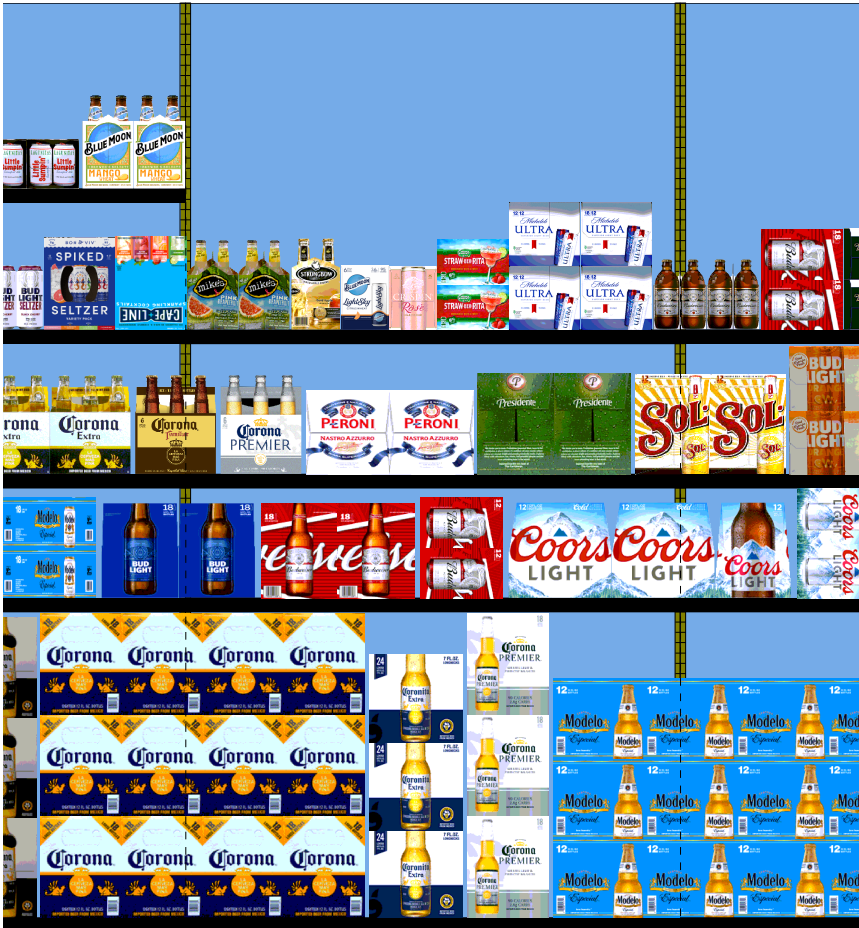

H: 7 ft 6.00 in | W: 16 ft | D: 2 ft | # of segments: 4

Name: 14	W:48.00 in	D:14.00 in	Avail Space: -0.25 in	Ht Space: 29.68 in	
UPC	WIC	Name	HFacings	Orientation	Units
8066095680	127315	Corona Extra 18/12B	4	Side	12
8066095408	124097	Coronita Extra 24/7B	1	Side	3
3354400018	203496	Corona Premier 18/12B	1	Side	3

Name: 13	W:48.00 in	D:14.00 in	Avail Space: -2.26 in	Ht Space: 10.68 in	
UPC	WIC	Name	HFacings	Orientation	Units
1820011308	117135	Budweiser 18/12B	2	Side	2
1820011047	191301	Budweiser 12/12C	1	Side 90	2
7199030069	112810	Coors Light 12/12B	2	Front	3

Name: 12	W:48.00 in	D:14.00 in	Avail Space: 9.16 in	Ht Space: 12.68 in	
UPC	WIC	Name	HFacings	Orientation	Units
3354495041	881585	Corona Premier 6/12B	1	Front	2
18195400004	137996	Peroni Nastro Azzuro 12/12B	2	Side	2
71905700156	111218	Presidente 12/12B	2	Side	2

Name: 11	W:48.00 in	D:14.00 in	Avail Space: 3.85 in	Ht Space: 31.68 in	
UPC	WIC	Name	HFacings	Orientation	Units
63598506074	132292	Mikes Hard Seasonal 6/11B	2	Side	2
8834510151	349221	Strongbow Gold Hard Cider 6/11B	1	Side	2
7199009591	602533	Blue Moon Light Sky 6/12C	1	Side	2
89413700271	860683	Crispin Rose Cider 6/12C	1	Side	2
1820020993	264350	Ritas Straw-Ber-Rita 12/8C	1	Side 90	2
1820006991	115070	Michelob Ultra 12/12C SC	1	Side	2
1820096721	123659	Michelob Ultra 18/12C SC	1	Side 90	2