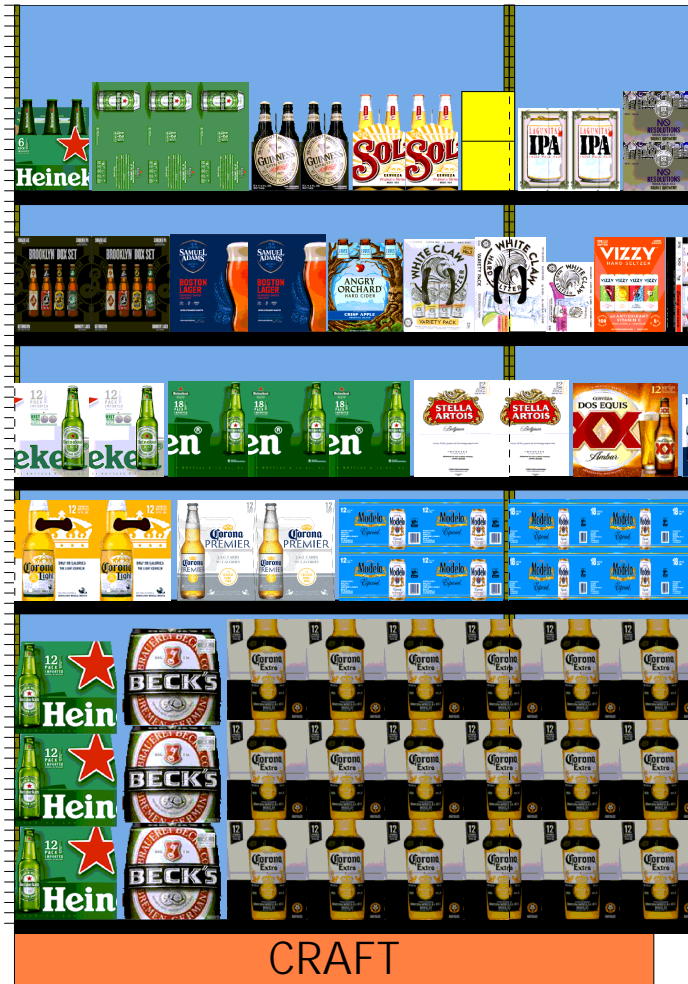

Original PSA  
Height:6 ft

Original PSA  
Height: 6 ft

H: 7 ft 6.00 in | W: 16 ft | D: 2 ft | # of segments: 4

Name: 5		W: 48.00 in	D: 14.00 in	Avail Space: 28.29 in		Ht Space: 29.68 in
UPC	WIC	Name		HFacings	Orientation	Units
7289000016	191702	Heineken 12/12B		1	Front	3
8248812300	104891	Becks 12/12B		1	Front	3