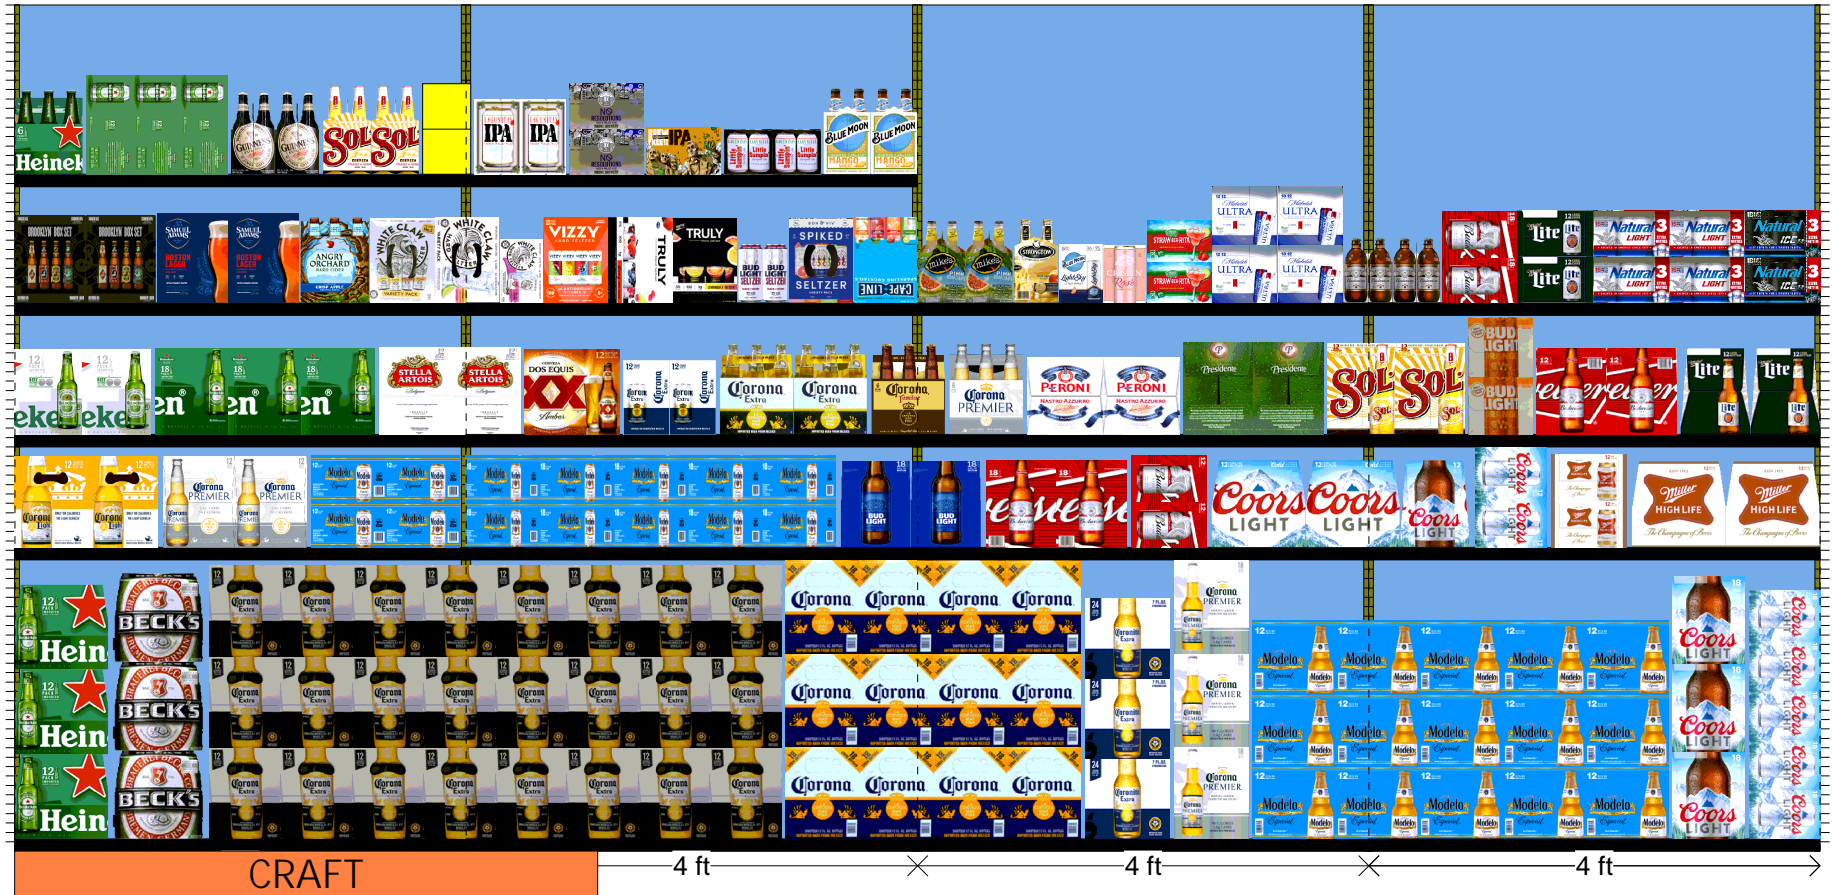

Original PSA  
Height:6 ft

Original PSA  
Height: 6 ft

H: 7 ft 6.00 in | W: 16 ft | D: 2 ft | # of segments: 4

Name: 5		W: 48.00 in	D: 14.00 in	Avail Space: 28.29 in		Ht Space: 29.68 in
UPC	WIC	Name		HFacings	Orientation	Units
7289000016	191702	Heineken 12/12B		1	Front	3
8248812300	104891	Becks 12/12B		1	Front	3