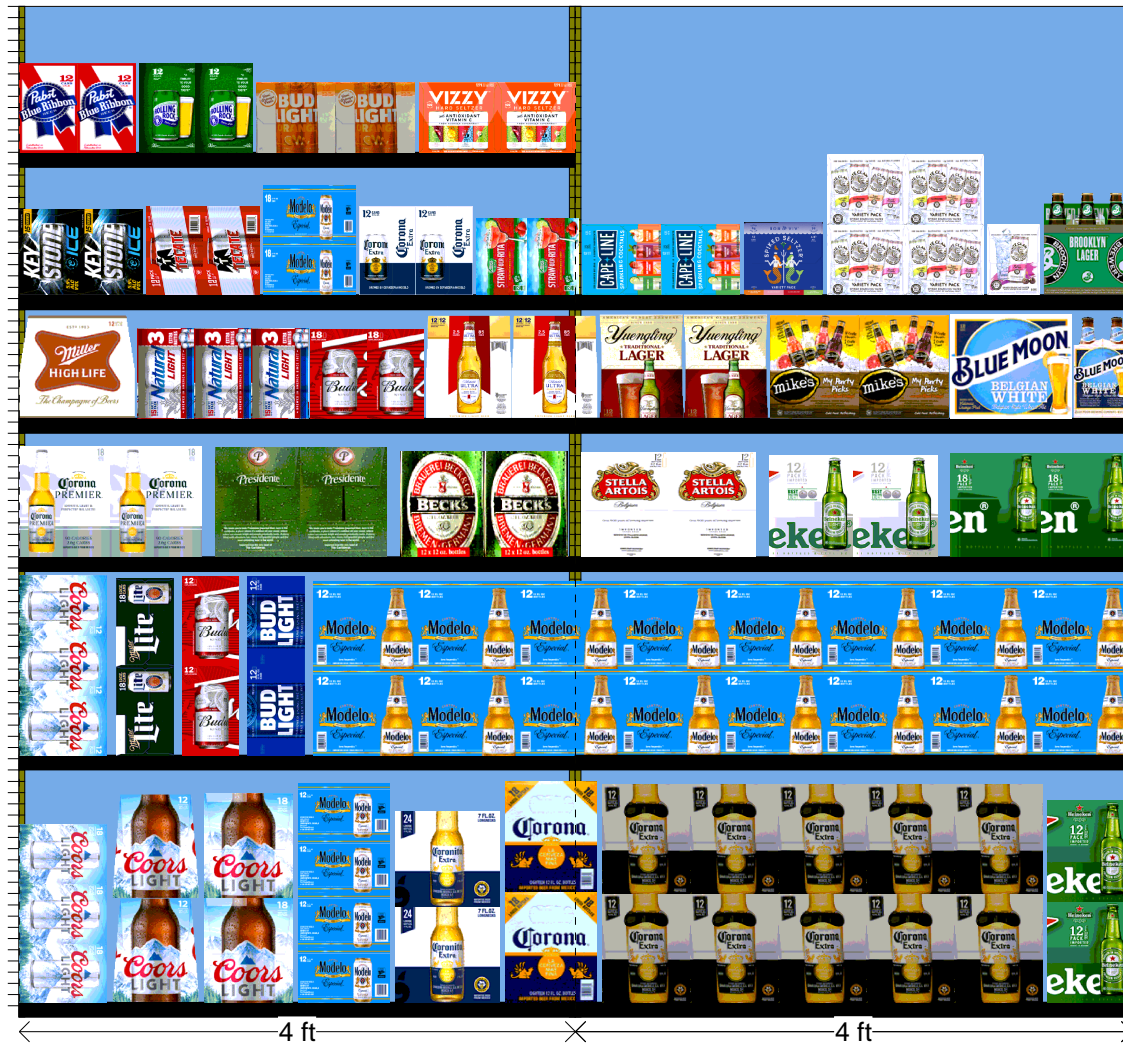

Original PSA  
Height: 6 ft

Original PSA  
Height: 6 ft

H: 7 ft 6.00 in | W: 8 ft | D: 2 ft | # of segments: 2

Name: 6		W: 48.00 in	D: 18.00 in	Avail Space: 0.63 in		Ht Space: 20.68 in
UPC	WIC	Name	HFacings	Orientation	Units	
7199030017	109148	Coors Light 18/12C	1	Side 90	3	
7199030069	112810	Coors Light 12/12B	1	Side	2	
7199030078	115148	Coors Light 18/12B	1	Side	2	
8066095715	115154	Modelo 12/12C	1	Side 90	4	
8066095408	124097	Coronita Extra 24/7B	1	Side	2	
8066095680	127315	Corona Extra 18/12B	1	Side	2	

Name: 5		W: 48.00 in	D: 18.00 in	Avail Space: 25.75 in		Ht Space: 16.36 in
UPC	WIC	Name	HFacings	Orientation	Units	
7199000048	191504	Coors Light 12/12C	1	Side 90	3	
3410057340	108526	Miller Lite 18/12C	1	Side	2	
1820011047	191301	Budweiser 12/12C	1	Side	2	
1820053047	191305	Bud Light 12/12C	1	Side	2	