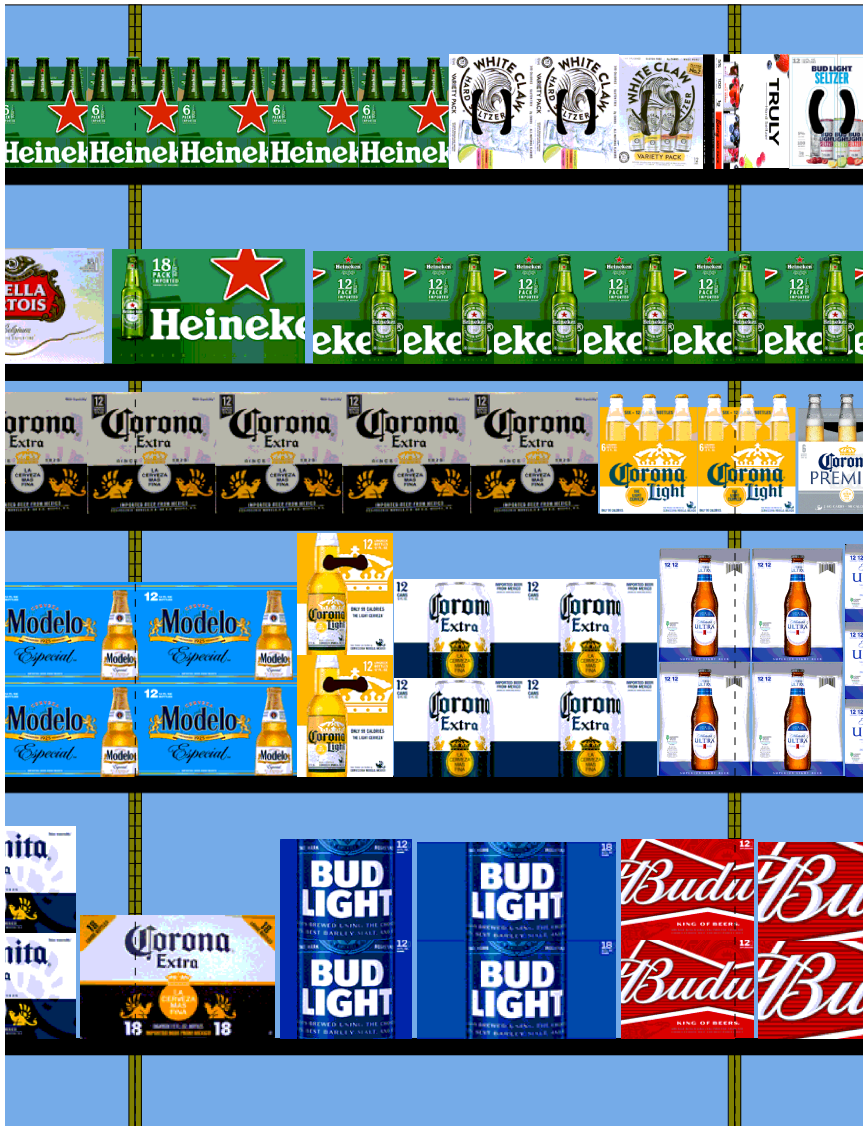

H: 7 ft 6.00 in | W: 16 ft | D: 2 ft | # of segments: 4

Name: 10	W: 48.00 in	D: 18.00 in	Avail Space: -4.47 in		Ht Space: 19.68 in
UPC	WIC	Name	HFacings	Orientation	Units
8066095680	127315	Corona Extra 18/12B	1	Front	2
1820053047	191305	Bud Light 12/12C	1	Front	6
1820053218	108499	Bud Light 18/12C	1	Front	6
1820011047	191301	Budweiser 12/12C	1	Front	6

Name: 9	W: 48.00 in	D: 18.00 in	Avail Space: 19.40 in		Ht Space: 19.68 in
UPC	WIC	Name	HFacings	Orientation	Units
8066095675	124103	Corona Light 12/12B	1	Side	2
8066095695	123722	Corona Extra 12/12C	2	Front	12

Name: 8	W: 48.00 in	D: 18.00 in	Avail Space: -18.68 in		Ht Space: 10.68 in
UPC	WIC	Name	HFacings	Orientation	Units
8066095615	103871	Corona Extra 12/12B	5	Front	10
8066095625	104828	Corona Light 6/12B	2	Front	6

Name: 7	W: 48.00 in	D: 18.00 in	Avail Space: -32.37 in		Ht Space: 14.36 in
UPC	WIC	Name	HFacings	Orientation	Units
7289000152	117273	Heineken 18/12B	1	Front	2
7289000016	191702	Heineken 12/12B	9	Side	9

Name: 6	W: 48.00 in	D: 18.00 in	Avail Space: -8.40 in		Ht Space: 13.07 in
UPC	WIC	Name	HFacings	Orientation	Units
7289000011	191700	Heineken 6/12B	5	Front	15
63598554890	998463	White Claw Variety Pk HrdSeltzr 1...	2	Top 90	4
63598580006	802810	White Claw Variety Pk2 HrdSeltzr 1...	1	Top 90	2