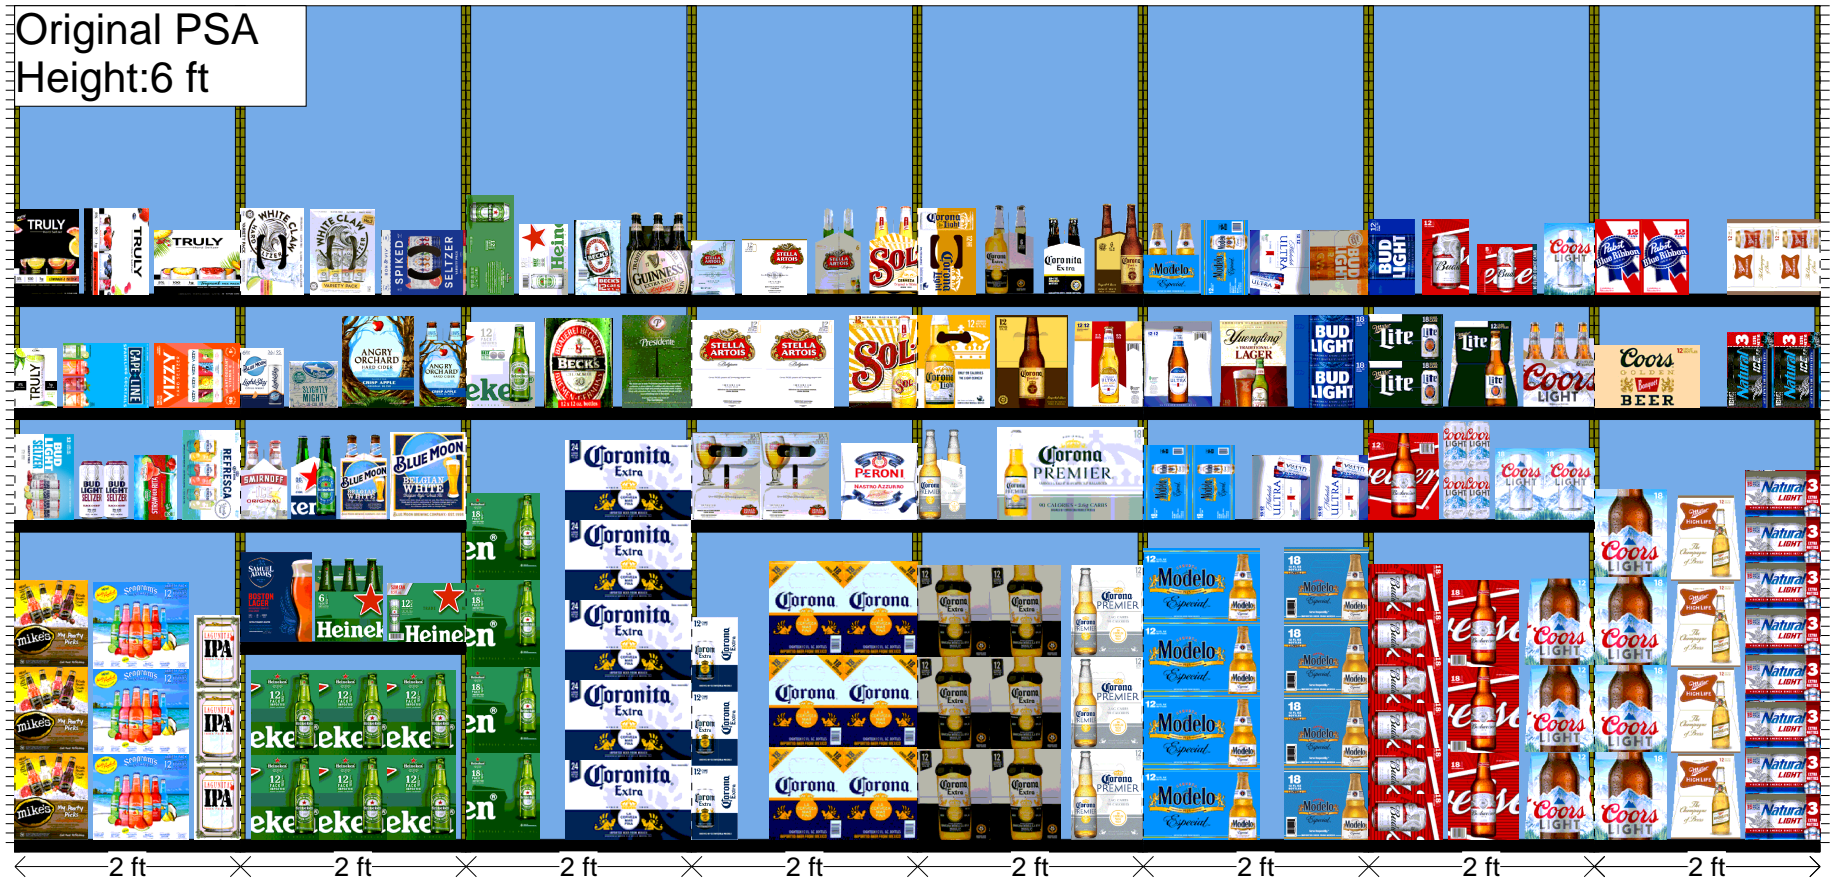

Original PSA  
Height:6 ft

H: 7 ft 6.00 in   W: 16 ft   D: 2 ft   # of segments: 8					
<b>Name: 4</b>   W: 24.00 in   D: 24.00 in   Avail Space: 1.35 in   Ht Space: 32.68 in					
UPC	WIC	Name	HFacings	Orientation	Units
63598512998	116653	Mikes Hard Variety Pack 12/11B	1	Side	6
8043280290	127925	Seagram's Escapes Variety Pack 1...	1	Front	9
72383021212	599478	Lagunitas IPA 12/12C	1	Side	6
<b>Name: 3</b>   W: 24.00 in   D: 24.00 in   Avail Space: 2.00 in   Ht Space: 10.68 in					
UPC	WIC	Name	HFacings	Orientation	Units
1820020208	602707	Bud Light Seltzer Variety Pack 12/1...	1	Front 90	3
1820026089	551372	Bud Light Seltzer Black Cherry 4/16C	1	Side	4
1820020993	264350	Ritas Straw-Ber-Rita 12/8C	1	Side	2
3354400013	574485	Corona Refresca Variety Pack 12/1...	1	Front 90	3
<b>Name: 2</b>   W: 24.00 in   D: 24.00 in   Avail Space: 1.37 in   Ht Space: 10.68 in					
UPC	WIC	Name	HFacings	Orientation	Units
8769200417	953132	Truly Spiked Spklg Colima Lime 6/1...	1	Side	3
3410051681	574463	Cape Line Variety Pack 12/12C SC	1	Top	3
3410001232	838127	Vizzy Seltzer Variety Pack 12/12C SC	1	Top	3
<b>Name: 1</b>   W: 24.00 in   D: 24.00 in   Avail Space: 1.38 in   Ht Space: 30.68 in					
UPC	WIC	Name	HFacings	Orientation	Units
8769200991	602540	Truly Spiked Spklg Lemonade Vrtly ...	1	Top 90	3
8769200686	756659	Truly Spiked Spklg Berry Variety 12...	1	Top 90	3
8769200804	237091	Truly Spiked Spklg Tropical Vrtly 12/...	1	Top	3

Original PSA  
Height: 6 ft

H: 7 ft 6.00 in | W: 16 ft | D: 2 ft | # of segments: 8

Name: 9	W:24.00 in	D:24.00 in	Avail Space: 2.31 in	Ht Space: 19.68 in	
UPC	WIC	Name	HFacings	Orientation	Units
7289000016	191702	Heineken 12/12B	3	Side	12