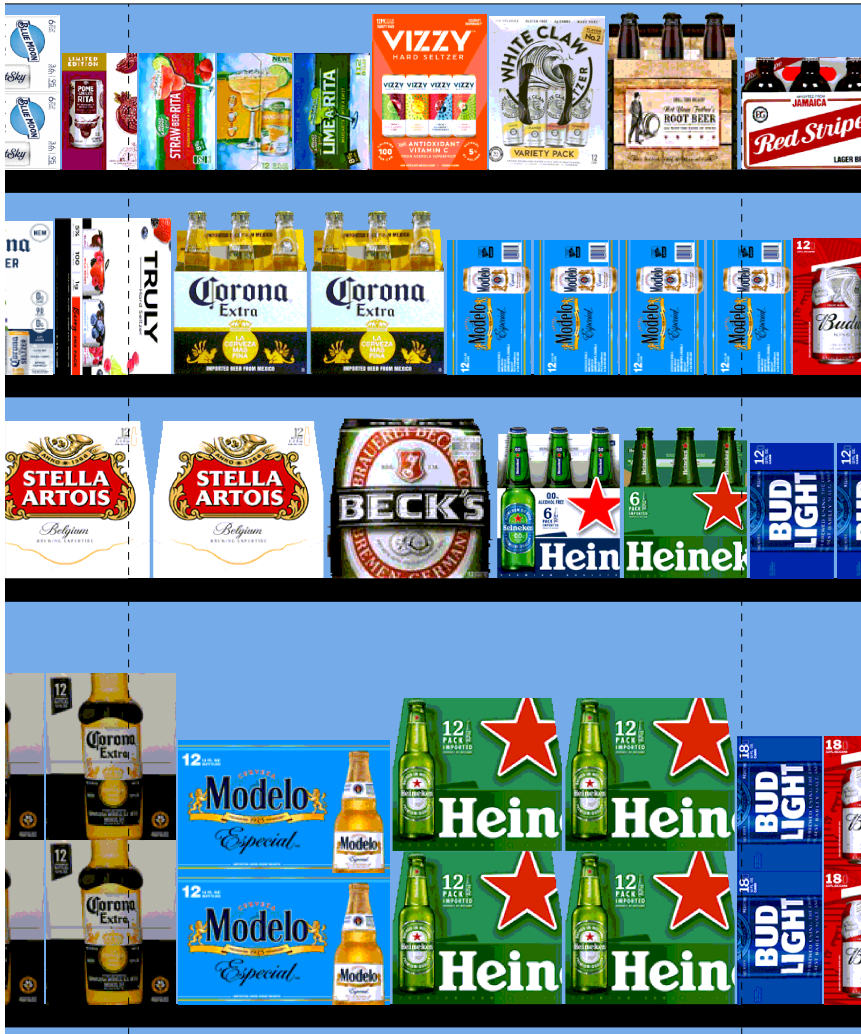

Walgreens 7627 WARM

FALL 20

H: 5 ft 6.00 in W: 9 ft D: 2 ft # of segments: 3						
Name: 4		W:36.00 in	D:19.00 in	Avail Space: -2.00 in	Ht Space: 23.68 in	
UPC	WIC	Name	HFacings	Orientation	Units	
8066095615	103871	Corona Extra 12/12B	5	Side	10	
Name: 3		W:36.00 in	D:19.00 in	Avail Space: 9.84 in	Ht Space: 10.68 in	
UPC	WIC	Name	HFacings	Orientation	Units	
8066095401	102801	Coronita Extra 6/7B	1	Front	4	
8066095695	123722	Corona Extra 12/12C	4	Side	4	
Name: 2		W:36.00 in	D:19.00 in	Avail Space: -1.64 in	Ht Space: 10.68 in	
UPC	WIC	Name	HFacings	Orientation	Units	
8200072385	113287	Smirnoff Ice 6/11B	1	Front	3	
8200072908	192566	Smirnoff Ice Party Pack 12/11B	1	Front	2	
1820020208	602707	Bud Light Seltzer Variety Pack 12/1...	1	Top 90	3	
3354400043	604357	Corona Seltzer Variety Pack 12/12C	1	Top 90	2	
8769200686	756659	Truly Spiked Spkgl Berry Variety 12...	1	Top 90	3	
Name: 1		W:36.00 in	D:19.00 in	Avail Space: 0.35 in	Ht Space: 9.75 in	
UPC	WIC	Name	HFacings	Orientation	Units	
7199009511	109725	Blue Moon Belgian White Ale 6/12B	2	Side	4	
73692011132	111428	Goose Island India Pale Ale 6/12B	1	Front	3	
8200075748	157548	Smirnoff Ice Screwdriver 6/11B	1	Front	3	
7199009591	602533	Blue Moon Light Sky 6/12C	1	Side 90	4	
1820022992	330627	Ritas Lime-A-Rita Seasonal 12/8C	1	Side	2	

00237-01910-09-301-16

POG available in Walgreen's store system 9/11/2020

Walgreens 7627 WARM

FALL 20

H: 5 ft 6.00 in | W: 9 ft | D: 2 ft | # of segments: 3

Name: 8		W:36.00 in	D:19.00 in	Avail Space: 3.74 in		Ht Space: 23.68 in
UPC	WIC	Name		HFacings	Orientation	Units
8066095757	122847	Modelo 12/12B		1	Front	4
7289000016	191702	Heineken 12/12B		2	Front	8