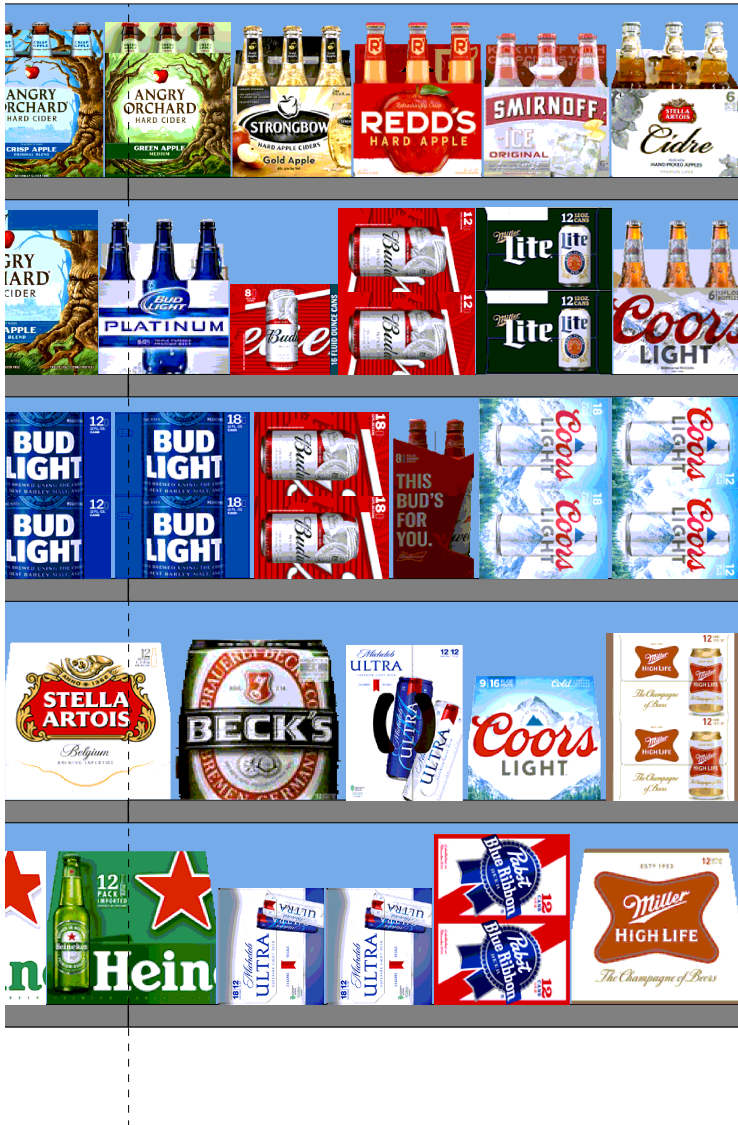

Walgreens 11172 WARM

FALL 20

H: 5 ft 6.00 in | W: 9 ft | D: 1 ft 10.00 in | # of segments: 3

Name: 15		W:36.00 in	D:22.00 in	Avail Space: -4.26 in		Ht Space: 10.68 in
UPC	WIC	Name	HFacings	Orientation	Units	
7289000016	191702	Heineken 12/12B	1	Front	3	
1820096721	123659	Michelob Ultra 18/12C SC	2	Side	2	
2210000170	192401	Pabst 12/12C	1	Side 90	4	
3410001509	113325	Miller High Life 12/12B	1	Front	2	

Name: 14		W:36.00 in	D:22.00 in	Avail Space: 3.65 in		Ht Space: 11.68 in
UPC	WIC	Name	HFacings	Orientation	Units	
8248812300	104891	Becks 12/12B	1	Front	3	
1820006991	115070	Michelob Ultra 12/12C SC	1	Top 90	3	
7199030104	137465	Coors Light 9/16AL	1	Front	2	
3410001636	124785	Miller High Life 12/12C	1	Side 90	4	

Name: 13		W:36.00 in	D:22.00 in	Avail Space: 0.37 in		Ht Space: 10.68 in
UPC	WIC	Name	HFacings	Orientation	Units	
1820053218	108499	Bud Light 18/12C	1	Side 90	2	
1820011218	108476	Budweiser 18/12C	1	Side 90	2	
1820021979	316745	Budweiser 8/16AL	1	Side	2	
7199030017	109148	Coors Light 18/12C	1	Side 90	2	
7199000048	191504	Coors Light 12/12C	1	Side 90	4	

Name: 12		W:36.00 in	D:22.00 in	Avail Space: -1.39 in		Ht Space: 10.25 in
UPC	WIC	Name	HFacings	Orientation	Units	
1820018993	151411	Bud Light Platinum 6/12B	1	Front	4	
1820008981	116711	Budweiser 8/16C	1	Side	2	
1820011047	191301	Budweiser 12/12C	1	Side 90	4	
3410057636	191851	Miller Lite 12/12C	1	Side 90	4	
7199030005	104744	Coors Light 6/12B	1	Front	4	

Name: 11		W:36.00 in	D:22.00 in	Avail Space: -0.93 in		Ht Space: 10.18 in
UPC	WIC	Name	HFacings	Orientation	Units	
8769200149	354221	Angry Orchard Green Apple 6/12B	1	Front	4	
8834510151	349221	Strongbow Gold Hard Cider 6/11B	1	Front	4	
3410008716	229133	Redd's Apple Ale 6/12B	1	Front	4	
8200072385	113287	Smirnoff Ice 6/11B	1	Front	4	
1820024001	914767	Stella Artois Cidre 6/12B	1	Front	4	

00237-01769-09-301-22

POG available in Walgreen's store system 9/11/2020