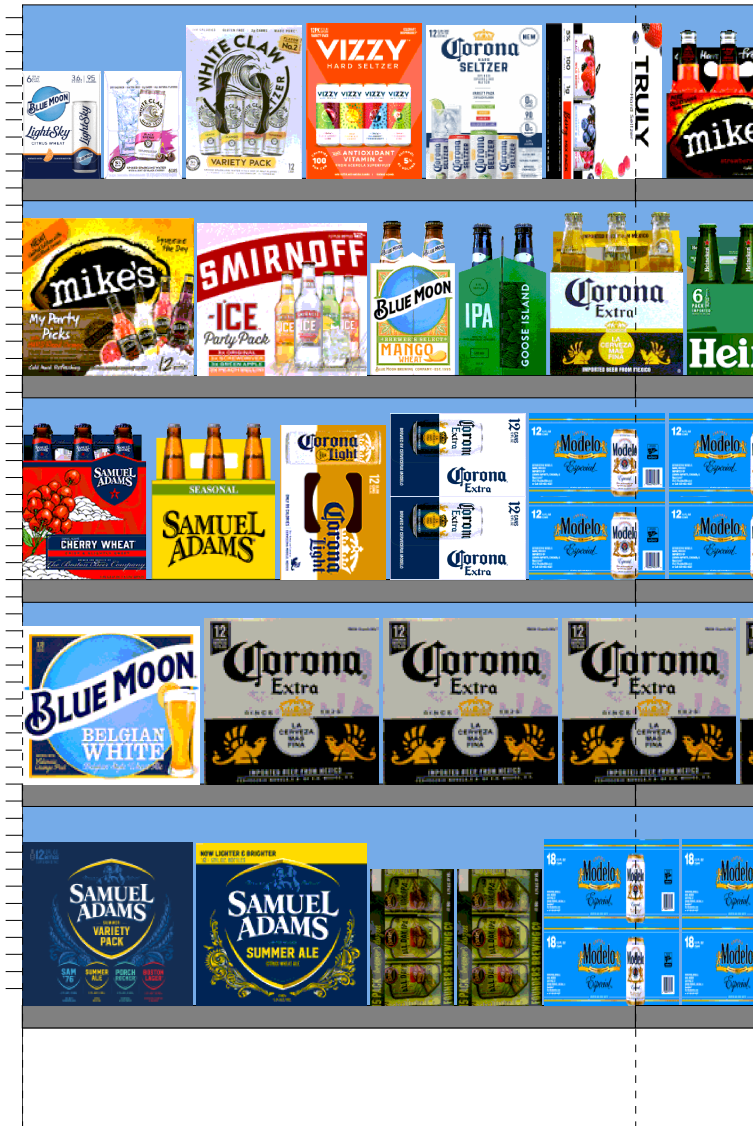

Walgreens 13120 WARM

FALL 20

H: 5 ft 6.00 in W: 12 ft D: 1 ft 10.00 in # of segments: 4						
Name: 5		W:36.00 in	D:22.00 in	Avail Space: 6.18 in		Ht Space: 11.68 in
UPC	WIC	Name	HFacings	Orientation	Units	
8769229103	110766	Samuel Adams Ssnl Variety-Mix Pk ...	1	Front	2	
8769201103	111497	Samuel Adams Seasonal 12/12B	1	Front	2	
64286090024	365597	Founders All Day IPA 15/12C	2	Side	2	
Name: 4		W:36.00 in	D:22.00 in	Avail Space: -15.20 in		Ht Space: 10.68 in
UPC	WIC	Name	HFacings	Orientation	Units	
7199009516	119536	Blue Moon Belgian White Ale 12/12B	1	Front	2	
8066095615	103871	Corona Extra 12/12B	4	Front	8	
Name: 3		W:36.00 in	D:22.00 in	Avail Space: 7.37 in		Ht Space: 10.68 in
UPC	WIC	Name	HFacings	Orientation	Units	
8769227102	110039	Samuel Adams Cherry Wht 6/12B	1	Front	4	
8769230050	111567	Samuel Adams Seasonal 6/12B	1	Front	4	
8066095621	125615	Corona Light 12/12C	1	Top 90	3	
8066095695	123722	Corona Extra 12/12C	1	Side 90	4	
Name: 2		W:36.00 in	D:22.00 in	Avail Space: -1.95 in		Ht Space: 10.25 in
UPC	WIC	Name	HFacings	Orientation	Units	
63598512998	116653	Mikes Hard Variety Pack 12/11B	1	Front	2	
8200072908	192566	Smirnoff Ice Party Pack 12/11B	1	Front	2	
7199009561	923847	Blue Moon Mango Wheat 6/12B	1	Side	2	
73692011132	111428	Goose Island India Pale Ale 6/12B	1	Side	2	
8066095605	124690	Corona Extra 6/12B	1	Front	4	
Name: 1		W:36.00 in	D:22.00 in	Avail Space: -0.04 in		Ht Space: 10.18 in
UPC	WIC	Name	HFacings	Orientation	Units	
7199009591	602533	Blue Moon Light Sky 6/12C	1	Side	3	
63598520025	967332	White Claw Bk Cherry HrdSeltzr 6...	1	Side	3	
63598580006	802810	White Claw Variety Pk2 HrdSeltzr 1...	1	Top 90	3	
3410001232	838127	Vizzy Seltzer Variety Pack 12/12C SC	1	Top 90	3	
3354400043	604357	Corona Seltzer Variety Pack 12/12C	1	Top 90	3	
8769200686	756659	Truly Spiked Spklg Berry Variety 12...	1	Top 90	3	