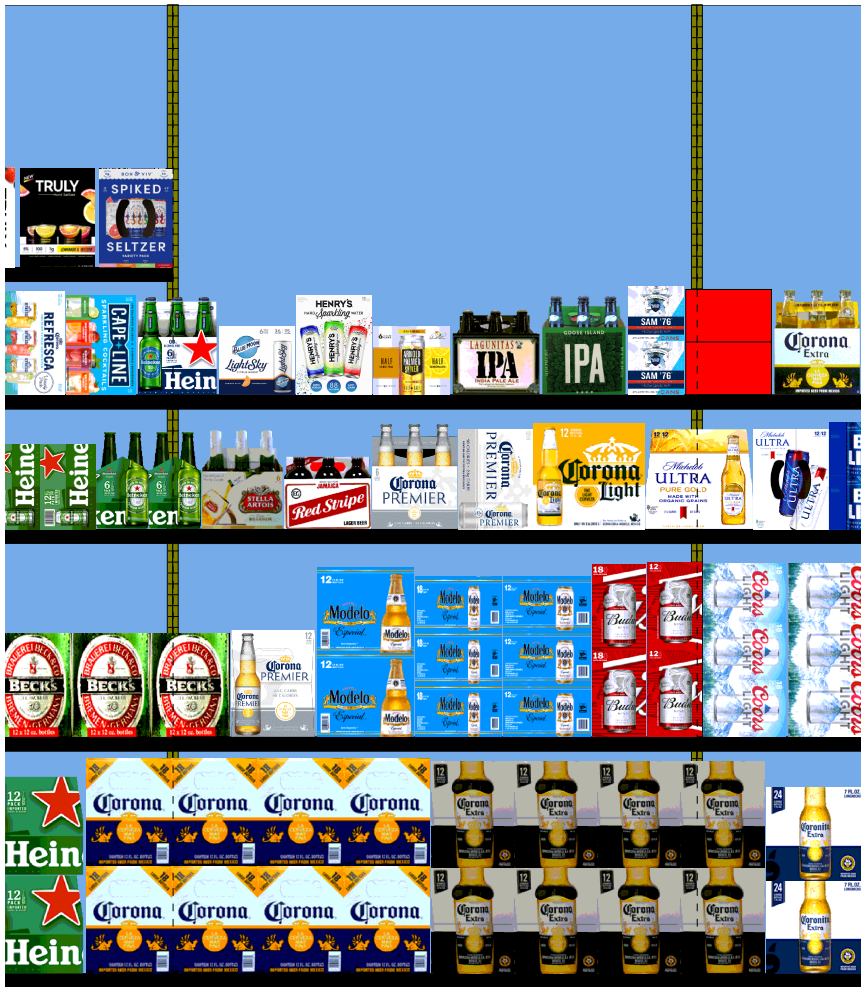

H: 7 ft 6.00 in | W: 12 ft | D: 1 ft 2.00 in | # of segments: 3

Name: 9	W:48.00 in	D:18.00 in	Avail Space: -13.80 in		Ht Space: 20.36 in
UPC	WIC	Name	HFacings	Orientation	Units
8066095680	127315	Corona Extra 18/12B	4	Side	8
8066095615	103871	Corona Extra 12/12B	4	Side	8

Name: 8	W:48.00 in	D:14.00 in	Avail Space: 6.06 in		Ht Space: 17.68 in
UPC	WIC	Name	HFacings	Orientation	Units
3354495042	828602	Corona Premier 12/12B	1	Side	1
8066095757	122847	Modelo 12/12B	1	Side	2
8066095711	128045	Modelo 18/12C	1	Side 90	3
8066095715	115154	Modelo 12/12C	1	Side 90	3
1820011218	108476	Budweiser 18/12C	1	Side	2
1820011047	191301	Budweiser 12/12C	1	Side	2

Name: 7	W:48.00 in	D:14.00 in	Avail Space: 7.69 in		Ht Space: 11.00 in
UPC	WIC	Name	HFacings	Orientation	Units
78615000001	114758	Stella Artois 6/11B	1	Front	2
8382056793	100495	Red Stripe 6/12B	1	Front	2
3354495041	881585	Corona Premier 6/12B	1	Front	2
3354495044	491818	Corona Premier 12/12C	1	Front 90	2
8066095675	124103	Corona Light 12/12B	1	Front	2

Name: 6	W:48.00 in	D:14.00 in	Avail Space: -0.44 in		Ht Space: 35.68 in
UPC	WIC	Name	HFacings	Orientation	Units
7289000621	113340	Heineken 0.0 6/12B	1	Front	2
7199009591	602533	Blue Moon Light Sky 6/12C	1	Front	3
3410051660	882014	Henry's Hard Sprkling Variety Pack 1...	1	Top 90	2
61300874833	881075	Arnold Palmer Spiked Half & Half 6/...	1	Front	3
72383000009	129413	Lagunitas IPA 6/12B	1	Front	2
73692011132	111428	Goose Island India Pale Ale 6/12B	1	Front	2
8769200673	791626	Samuel Adams Sam 76 6/12C	1	Side	2

00237-03081-12-001-22

POG available in Walgreen's store system 9/11/2020