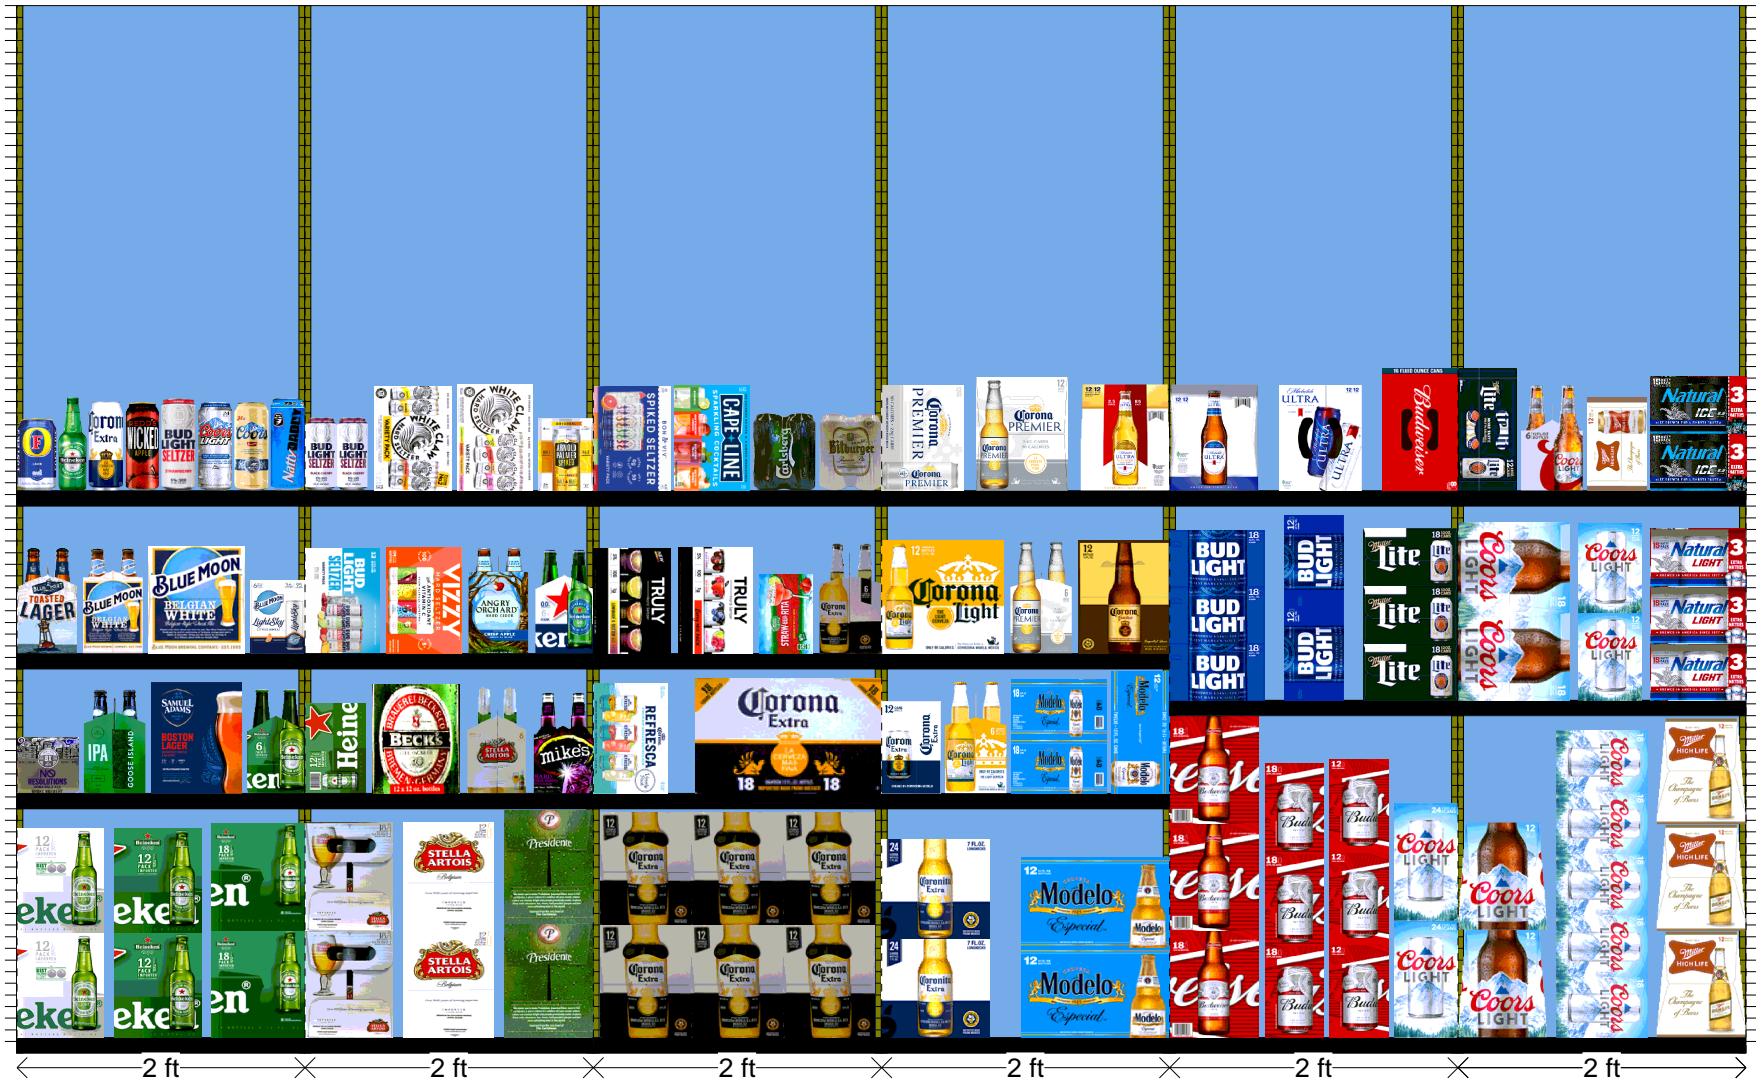

Original PSA  
Height: 5 ft

05029-00465-12-036-36

POG available in Walgreen's store system 9/11/2020

Original PSA  
Height: 5 ft

H: 7 ft 6.00 in   W: 12 ft   D: 2 ft   # of segments: 6					
Name: 4		W: 24.00 in	D: 24.00 in	Avail Space: 1.74 in	Ht Space: 19.68 in
UPC	WIC	Name	HFacings	Orientation	Units
7289000159	117363	Heineken Premium Light 12/12B	1	Side	4
7289000016	191702	Heineken 12/12B	1	Side	4
7289000152	117273	Heineken 18/12B	1	Side	2
Name: 3		W: 24.00 in	D: 24.00 in	Avail Space: 1.42 in	Ht Space: 10.68 in
UPC	WIC	Name	HFacings	Orientation	Units
85663200433	101815	Bronx No Resolutions IPA 6/12C	1	Side	3
73692011132	111428	Goose Island India Pale Ale 6/12B	1	Side	3
8769210014	109547	Samuel Adams Boston Lgr 12/12B	1	Side	2
7289000011	191700	Heineken 6/12B	1	Side	3
Name: 2		W: 24.00 in	D: 24.00 in	Avail Space: 1.44 in	Ht Space: 12.68 in
UPC	WIC	Name	HFacings	Orientation	Units
68174511112	186613	Blue Point Toasted Lager 6/12B	1	Side	3
7199009511	109725	Blue Moon Belgian White Ale 6/12B	1	Side	3
7199009516	119536	Blue Moon Belgian White Ale 12/12B	1	Side	2
7199009591	602533	Blue Moon Light Sky 6/12C	1	Side	3
Name: 1		W: 24.00 in	D: 24.00 in	Avail Space: 1.11 in	Ht Space: 41.68 in
UPC	WIC	Name	HFacings	Orientation	Units
7089701331	124797	Fosters Lager 1/25C	1	Front	7
7289000001	113899	Heineken 1/12B	1	Front	10
8066095643	131065	Corona Extra 1/24C	1	Side	8
3410000323	377476	Redd's Wicked Apple 1/24C	1	Front	8
1820026062	749577	Bud Light Seltzer Strawberry 1/25C	1	Front	8
7199030065	111592	Coors Light 1/24C	1	Side	8
7199010071	112763	Coors 1/24C	1	Front	8
1820025013	309342	Natty Daddy 1/25C	1	Front	8