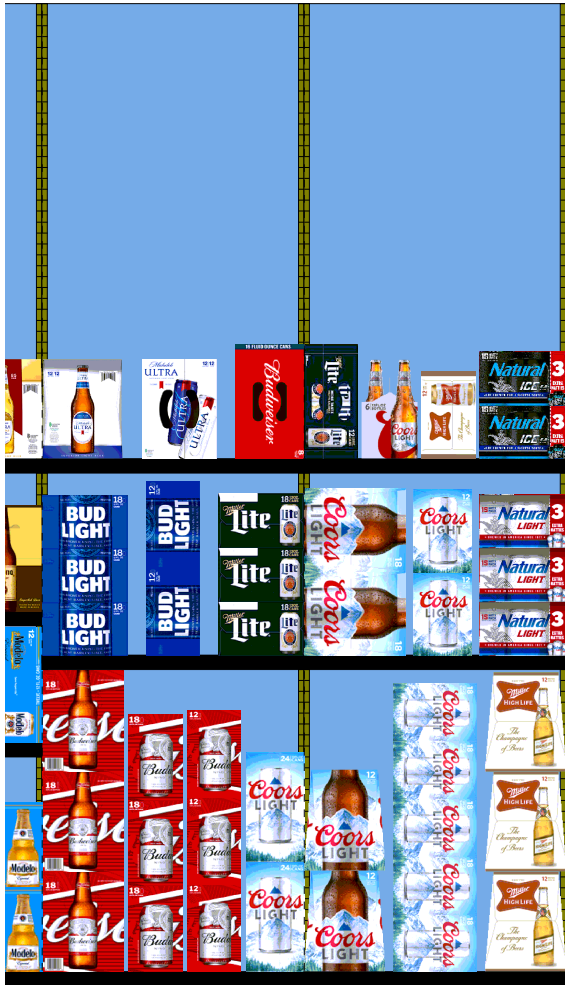

H: 7 ft 6.00 in | W: 12 ft | D: 2 ft | # of segments: 6					
Name: 22		W:24.00 in	D:23.00 in	Avail Space: 1.58 in	Ht Space: 27.68 in
UPC	WIC	Name	HFacings	Orientation	Units
7199030069	112810	Coors Light 12/12B	1	Side	4
7199030017	109148	Coors Light 18/12C	1	Side 90	5
3410001509	113325	Miller High Life 12/12B	1	Side	6
Name: 21		W:24.00 in	D:24.00 in	Avail Space: 1.39 in	Ht Space: 16.68 in
UPC	WIC	Name	HFacings	Orientation	Units
7199030078	115148	Coors Light 18/12B	1	Side 90	2
7199000048	191504	Coors Light 12/12C	1	Side	4
1820020077	218721	Natural Light 15/12C	1	Side 90	3
Name: 20		W:24.00 in	D:24.00 in	Avail Space: 1.05 in	Ht Space: 41.68 in
UPC	WIC	Name	HFacings	Orientation	Units
3410057636	191851	Miller Lite 12/12C	1	Top 90	3
7199030005	104744	Coors Light 6/12B	1	Side	3
3410001636	124785	Miller High Life 12/12C	1	Side	2
1820028443	665921	Natural Ice 15/12C	1	Side 90	2