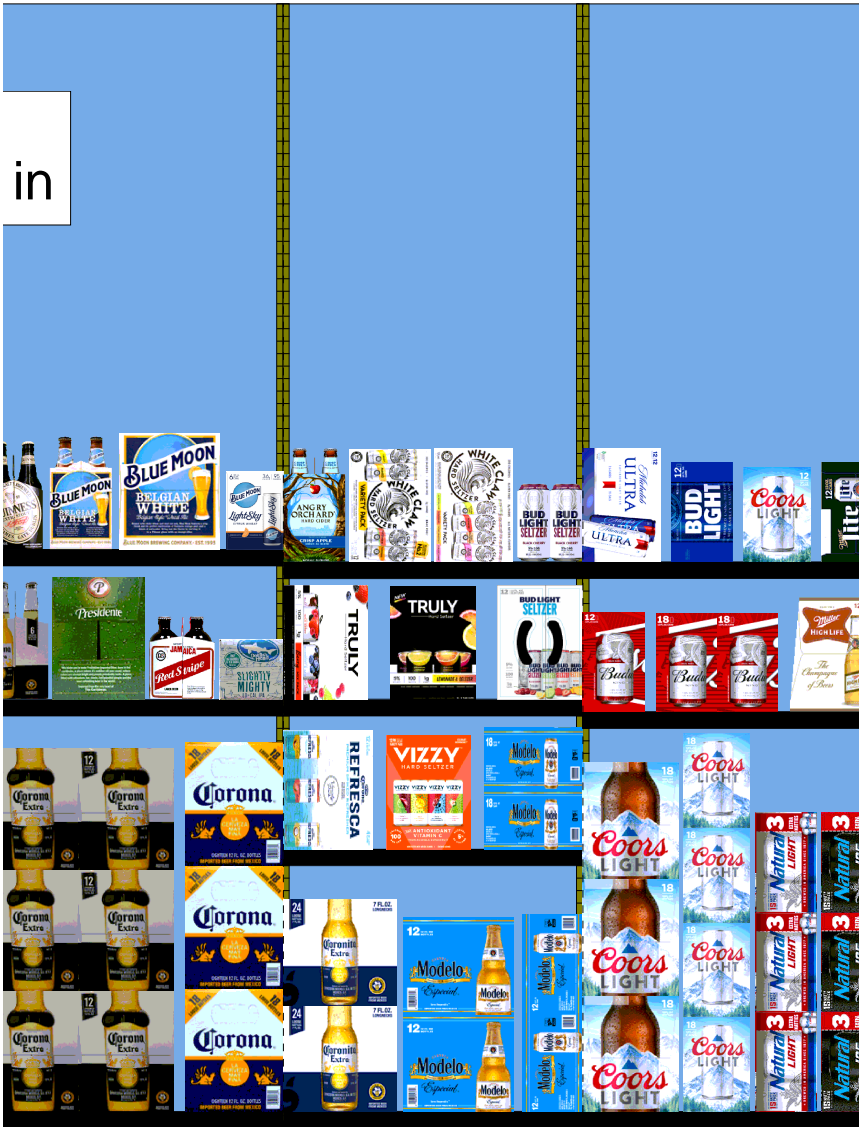

H: 7 ft 6.00 in | W: 8 ft | D: 2 ft | # of segments: 4					
Name: 11		W:24.00 in	D:22.00 in	Avail Space: 1.29 in	Ht Space: 19.68 in
UPC	WIC	Name	HFacings	Orientation	Units
8066095408	124097	Coronita Extra 24/7B	1	Side	2
8066095757	122847	Modelo 12/12B	1	Side	2
8066095715	115154	Modelo 12/12C	1	Side	4
Name: 10		W:24.00 in	D:22.00 in	Avail Space: 2.20 in	Ht Space: 10.68 in
UPC	WIC	Name	HFacings	Orientation	Units
3354400013	574485	Corona Refresca Variety Pack 12/1...	1	Top 90	3
3410001232	838127	Vizzy Seltzer Variety Pack 12/12C SC	1	Top 90	3
8066095711	128045	Modelo 18/12C	1	Side 90	2
Name: 9		W:24.00 in	D:22.00 in	Avail Space: 3.67 in	Ht Space: 9.68 in
UPC	WIC	Name	HFacings	Orientation	Units
8769200686	756659	Truly Spiked Spklg Berry Variety 12...	1	Top 90	3
8769200991	602540	Truly Spiked Spklg Lemonade Vrty ...	1	Top 90	3
1820020208	602707	Bud Light Seltzer Variety Pack 12/1...	1	Top 90	3
Name: 8		W:24.00 in	D:22.00 in	Avail Space: 1.09 in	Ht Space: 44.68 in
UPC	WIC	Name	HFacings	Orientation	Units
8769282102	112191	Angry Orchard Crisp Apple 6/12B	1	Side	2
63598580006	802810	White Claw Variety Pk2 HrdSeltzr 1...	1	Front 90	3
63598554890	998463	White Claw Variety Pk HrdSeltzr 1...	1	Front 90	3
1820026089	551372	Bud Light Seltzer Black Cherry 4/16C	1	Side	4