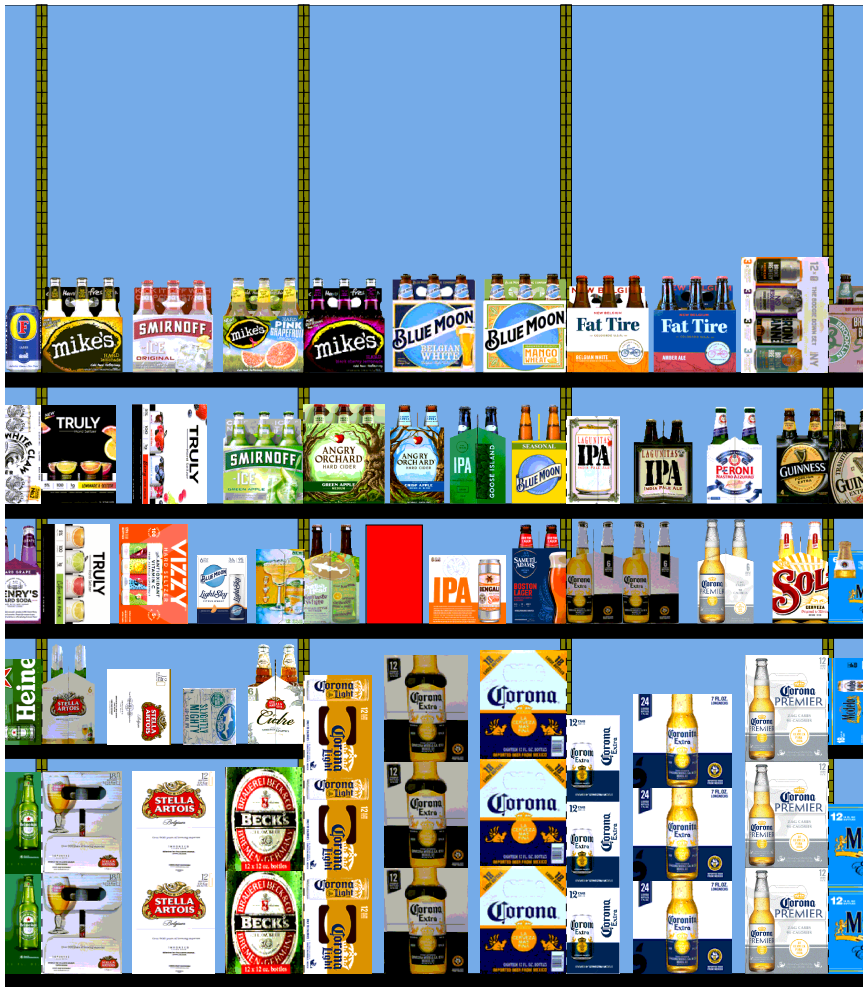

A
9.5 in

H: 7 ft 6.00 in | W: 14 ft | D: 1 ft 9.50 in | # of segments: 7

Name:	14	W:24.00 in	D:21.50 in	Avail Space: 2.36 in	Ht Space: 30.68 in
UPC	WIC	Name	HFacings	Orientation	Units
8066095621	125615	Corona Light 12/12C	1	Top 90	9
8066095615	103871	Corona Extra 12/12B	1	Side	6
8066095680	127315	Corona Extra 18/12B	1	Side	3

Name:	13	W:24.00 in	D:21.50 in	Avail Space: 1.81 in	Ht Space: 9.68 in
UPC	WIC	Name	HFacings	Orientation	Units
63848900137	387326	Dogfish Head Namaste 6/12B	1	Side	2
73692011824	218515	Goose Island Next Coast IPA 6/12B	1	Side	2
85909300243	387296	SixPoint Bengali 6/12C	1	Front	4
8769210012	106469	Samuel Adams Boston Lgr 6/12B	1	Side	2

Name:	12	W:24.00 in	D:21.50 in	Avail Space: 1.54 in	Ht Space: 10.68 in
UPC	WIC	Name	HFacings	Orientation	Units
8769200149	354221	Angry Orchard Green Apple 6/12B	1	Front	4
8769282102	112191	Angry Orchard Crisp Apple 6/12B	1	Side	2
73692011132	111428	Goose Island India Pale Ale 6/12B	1	Side	2
7199009532	109684	Blue Moon Seasonal 6/12B	1	Side	2

Name:	11	W:24.00 in	D:12.00 in	Avail Space: 1.34 in	Ht Space: 33.68 in
UPC	WIC	Name	HFacings	Orientation	Units
63598506744	116233	Mikes Hard Black Cherry Lemonad...	1	Front	2
7199009511	109725	Blue Moon Belgian White Ale 6/12B	1	Front	2
7199009561	923847	Blue Moon Mango Wheat 6/12B	1	Front	2