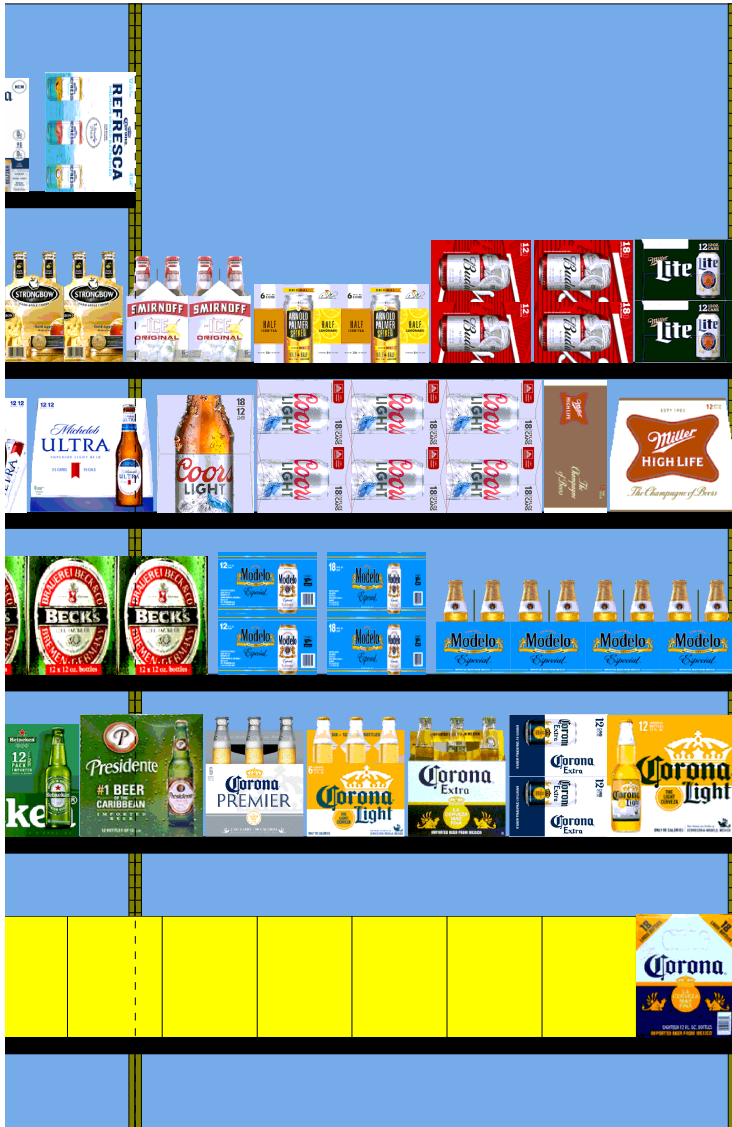

H: 7 ft 6.00 in | W: 8 ft | D: 1 ft 2.00 in | # of segments: 2

Name: 11		W:48.00 in	D:14.00 in	Avail Space: -28.25 in		Ht Space: 14.75 in
UPC	WIC	Name		HFacings	Orientation	Units
8066095615	103871	Corona Extra 12/12B		9	Side	9
8066095680	127315	CORONA EXTRA 12OZ 18S		1	Side	1

Name: 10		W:48.00 in	D:14.00 in	Avail Space: -3.35 in		Ht Space: 11.68 in
UPC	WIC	Name		HFacings	Orientation	Units
71905700156	111218	PRESIDENTE NRB 12OZ 12PK		1	Front	2
3354495041	881585	CORONA PREMIER 12Z 6PK BTL		1	Front	3
8066095625	104828	CORONA NRB LIGHT 12 OZ 6PK		1	Front	3
8066095605	124690	CORONA NRB EXTRA 12 OZ 6PK		1	Front	3
8066095695	123722	CORONA EXTRA CAN 12OZ 12PK		1	Side 90	2
8066095675	124103	CORONA NRB LIGHT 12 OZ 12PK		1	Front	2

Name: 9		W:48.00 in	D:14.00 in	Avail Space: 8.32 in		Ht Space: 11.68 in
UPC	WIC	Name		HFacings	Orientation	Units
8066095715	115154	MODELO ESPECIAL CAN 12OZ 12...		1	Side 90	2
8066095711	128045	MODELO ESPECIAL CANS 12OZ ...		1	Side 90	2
8066095765	122918	MODELO ESPECIAL BTL 12OZ 6S		4	Side	4

Name: 8		W:48.00 in	D:14.00 in	Avail Space: 2.75 in		Ht Space: 10.68 in
UPC	WIC	Name		HFacings	Orientation	Units
7199030078	115148	COORS LIGHT LNNR 12OZ 18PK		1	Side	1
7199030017	109148	COORS LIGHT CANS 12OZ 18PK		3	Side 90	6
3410001636	124785	MILLER H/LIFE CANS EZBEER 12...		1	Top 90	2
3410001509	113325	MILLER HIGH LIFE NRB L/N 12OZ...		1	Front	2

Name: 7		W:48.00 in	D:14.00 in	Avail Space: 0.28 in		Ht Space: 28.68 in
UPC	WIC	Name		HFacings	Orientation	Units
8200072385	113287	SMIRNOFF ICE 11.2OZ 6S		2	Side	4
61300874833	881075	ARNLD PLMR SPKD 12Z 6PK CN		2	Front	6
1820011047	191301	BUD CAN 12OZ 12S		1	Side 90	2
1820011218	108476	BUDWEISER CAN 12OZ 18PK		1	Side 90	2
3410057636	191851	MILLER LT 12OZ CAN 12PK		1	Side 90	2