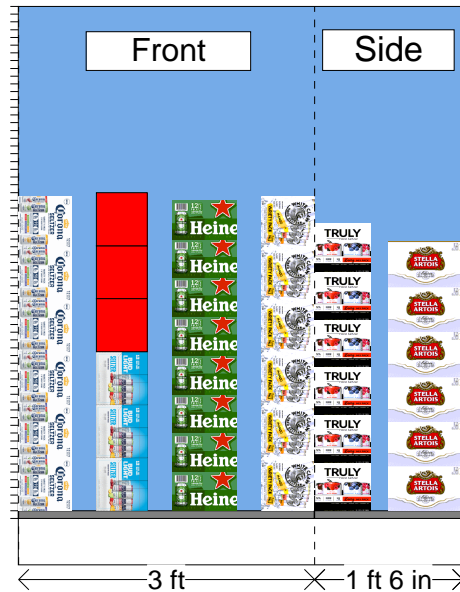

1/2 Beer Pallet

H: 6 ft W: 4 ft 6.00 in D: 1 ft 10.00 in # of segments: 2

Name: 1		W:36.00 in	D:12.00 in	Avail Space: 9.18 in		Ht Space: 65.00 in
UPC	WIC	Name	HFacings	Orientation	Units	
3354400043	604357	CORONA SELTZER VRTY PK 12O...	1	Side 90	6	
1820020269	280701	Bud Light Seltzer Lemonade VtyPk ...	1	Side 90	3	
1820020208	602707	BUD LIGHT SELTZER VRTY 12OZ...	1	Side 90	3	
7289000020	191101	Heineken 12/12C	1	Side 90	8	
63598580006	802810	WHITE CLAW NO2 VARIETY 12O...	1	Side 90	6	

Name: 2		W:18.00 in	D:12.00 in	Avail Space: 2.23 in		Ht Space: 65.00 in
UPC	WIC	Name	HFacings	Orientation	Units	
8769200686	756659	TRULY SPIKED SPKLG BRY VAR ...	1	Side	6	
78615000016	953067	Stella Artois 12/11C	1	Front	6	