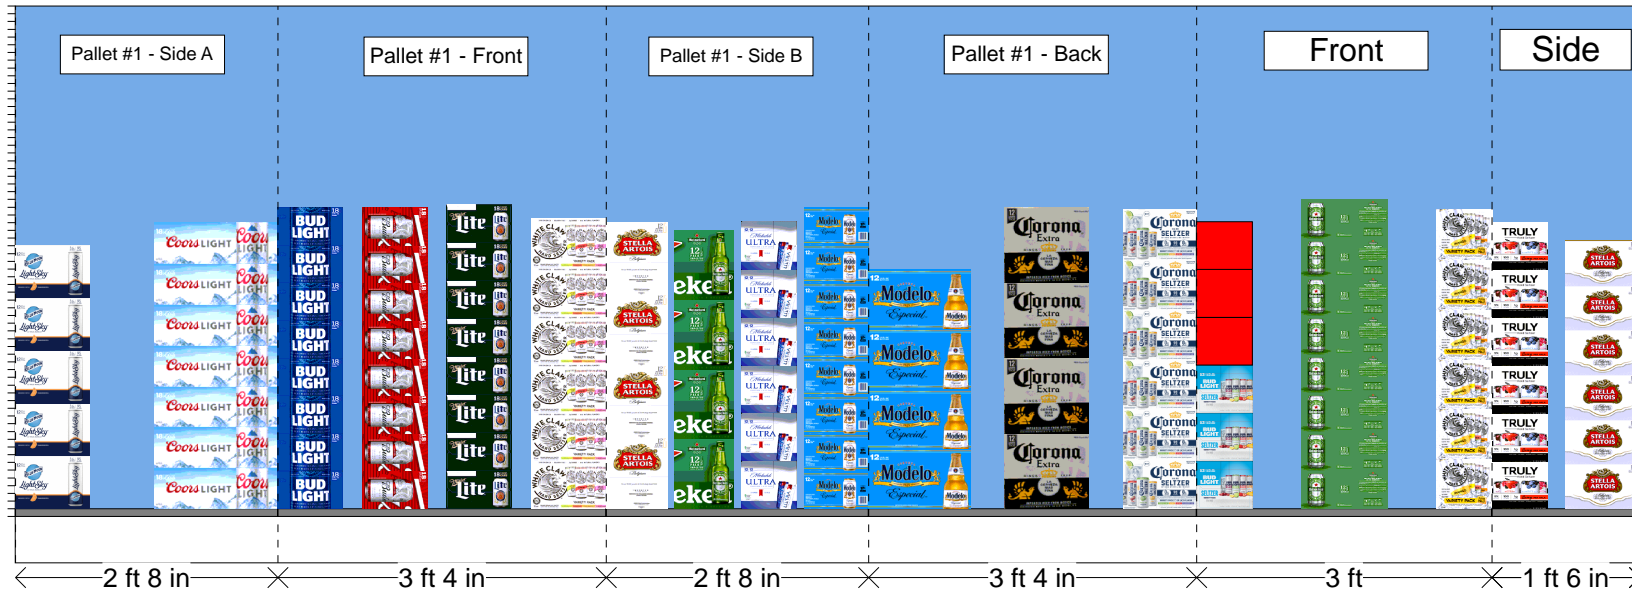

Pallet #1 - Beer Pallet

Pallet #2 - 1/2 Beer Pallet

H: 6 ft		W: 16 ft 6.00 in		D: 1 ft 10.00 in		# of segments: 6			
Name: 1		W:32.00 in		D:12.00 in		Avail Space: 7.87 in		Ht Space: 65.00 in	
UPC	WIC	Name		HFacings	Orientation	Units			
7199009592	900680	BLUE MOON LIGHT SKY 12OZ 12C		1	Top	5			
7199030017	109148	COORS LIGHT CANS 12OZ 18PK		1	Top	7			
Name: 2		W:40.00 in		D:12.00 in		Avail Space: 7.27 in		Ht Space: 65.00 in	
UPC	WIC	Name		HFacings	Orientation	Units			
1820053218	108499	BUD LIGHT 12OZ CAN 18PK		1	Side 90	8			
1820011218	108476	BUDWEISER CAN 12OZ 18PK		1	Side 90	8			
3410057340	108526	MILLER LT 12OZ CAN 18PK		1	Side 90	8			
63598554890	998463	WHITE CLAW VRTY PK HRDSTZR...		1	Front	6			
Name: 3		W:32.00 in		D:12.00 in		Avail Space: 2.56 in		Ht Space: 65.00 in	
UPC	WIC	Name		HFacings	Orientation	Units			
78615000014	117963	STELLA ARTOIS 11.2OZ 12PK		1	Side	4			
7289000016	191702	HEINEKEN NRB 12 OZ 12PK		1	Side	4			
1820006991	115070	MICHELOB ULTRA CANS 12OZ 12...		1	Side	6			
8066095715	115154	MODELO ESPECIAL CAN 12OZ 12...		1	Side 90	8			
Name: 4		W:40.00 in		D:12.00 in		Avail Space: 8.39 in		Ht Space: 65.00 in	
UPC	WIC	Name		HFacings	Orientation	Units			
8066095757	122847	MODELO ESPECIAL BTL 12OZ 12S		1	Front	4			
8066095615	103871	CORONA NRB EXTRA 12 OZ 12PK		1	Front	4			
3354400043	604357	CORONA SELTZER VRTY PK 12O...		1	Front	6			
Name: 5		W:36.00 in		D:12.00 in		Avail Space: 11.92 in		Ht Space: 65.00 in	
UPC	WIC	Name		HFacings	Orientation	Units			
1820020269	280701	Bud Light Seltzer Lemonade VtyPk ...		1	Side	3			
1820020208	602707	BUD LIGHT SELTZER VRTY 12OZ ...		1	Side	3			