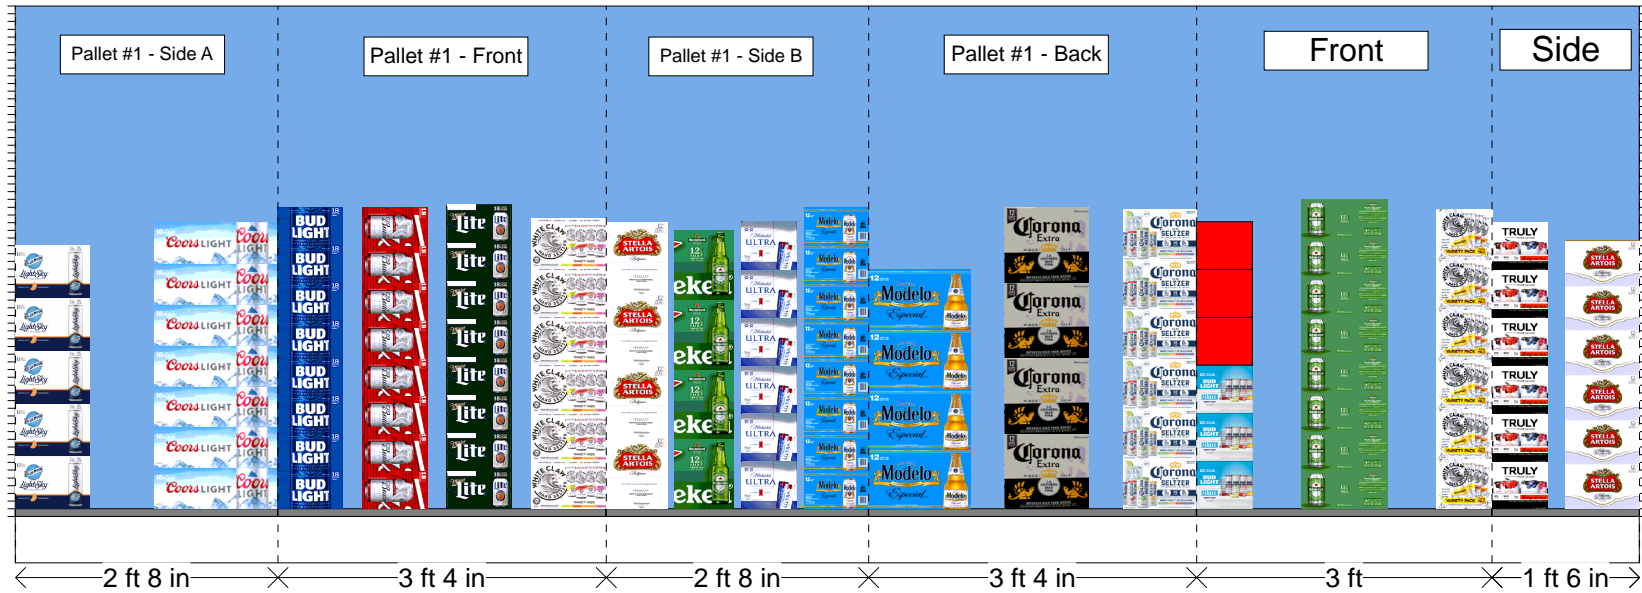

Pallet #1 - Beer Pallet

Pallet #2 - 1/2 Beer Pallet

7289000020	191101	Heineken 12/12C	1	Top	8
63598580006	802810	WHITE CLAW NO2 VARIETY 12OZ...	1	Side	6

Name: 6		W:18.00 in	D:12.00 in	Avail Space: 2.23 in		Ht Space: 65.00 in
UPC	WIC	Name	HFacings	Orientation	Units	
8769200686	756659	TRULY SPIKED SPKLG BRY VAR ...	1	Side	6	
78615000016	953067	STELLA ARTOIS 11OZ 12PK CAN	1	Front	6