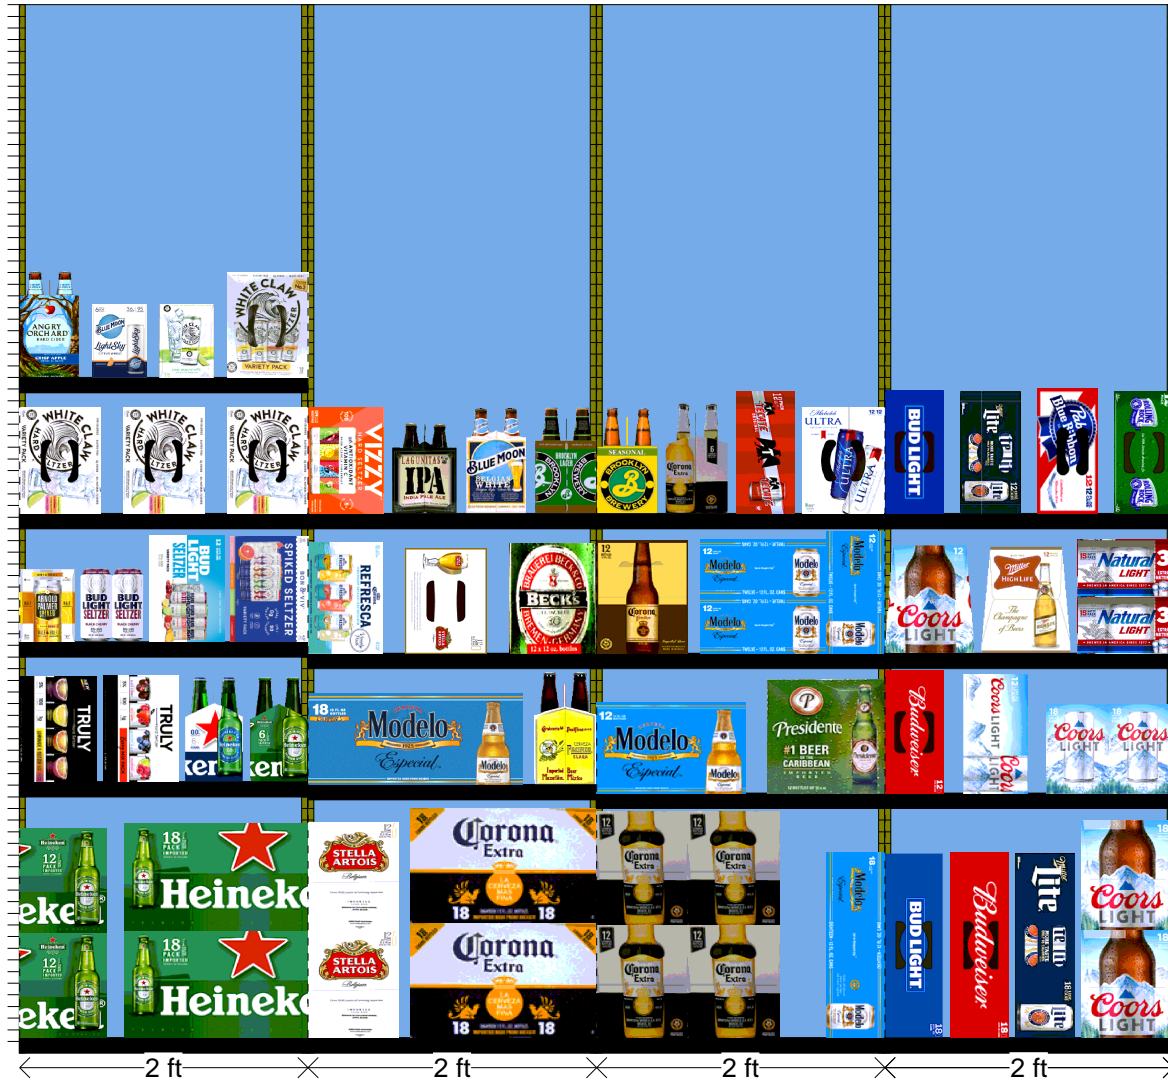

Original PSA
Height: 4 ft 9 in

Original PSA
Height: 4 ft 9 in

H: 7 ft 6.00 in W: 8 ft D: 2 ft # of segments: 4					
Name: 5		W:24.00 in	D:24.00 in	Avail Space: 1.47 in	Ht Space: 20.68 in
UPC	WIC	Name	HFacings	Orientation	Units
7289000016	191702	Heineken 12/12B	1	Side	4
7289000152	117273	Heineken 18/12B	1	Front	6
Name: 4		W:24.00 in	D:24.00 in	Avail Space: 1.74 in	Ht Space: 10.68 in
UPC	WIC	Name	HFacings	Orientation	Units
8769200991	602540	Truly Spiked Spkglg Lemonade Vrty ...	1	Front 90	3
8769200686	756659	Truly Spiked Spkglg Berry Variety 12...	1	Front 90	3
7289000621	113340	Heineken 0.0 6/12B	1	Side	3
7289000011	191700	Heineken 6/12B	1	Side	3
Name: 3		W:24.00 in	D:24.00 in	Avail Space: 1.57 in	Ht Space: 9.68 in
UPC	WIC	Name	HFacings	Orientation	Units
61300874833	881075	Arnold Palmer Spiked Half & Half 6/...	1	Side	3
1820026089	551372	Bud Light Seltzer Black Cherry 4/16C	1	Side	4
1820020208	602707	Bud Light Seltzer Variety Pack 12/1...	1	Front 90	3
85389700227	994821	Bon Viv SS Variety Pack 12/12C SC	1	Front 90	3
Name: 2		W:24.00 in	D:24.00 in	Avail Space: 3.75 in	Ht Space: 10.36 in
UPC	WIC	Name	HFacings	Orientation	Units
63598554890	998463	White Claw Variety Pk HrdSeltzer 1...	3	Top 90	9
Name: 1		W:24.00 in	D:24.00 in	Avail Space: 3.24 in	Ht Space: 32.00 in
UPC	WIC	Name	HFacings	Orientation	Units
8769282102	112191	Angry Orchard Crisp Apple 6/12B	1	Side	3
7199009591	602533	Blue Moon Light Sky 6/12C	1	Side	3
63598502598	967329	White Claw Natrl Lime HrdSeltzer 6...	1	Side	3
63598580006	802810	White Claw Variety Pk2 HrdSeltzr 1...	1	Top 90	3