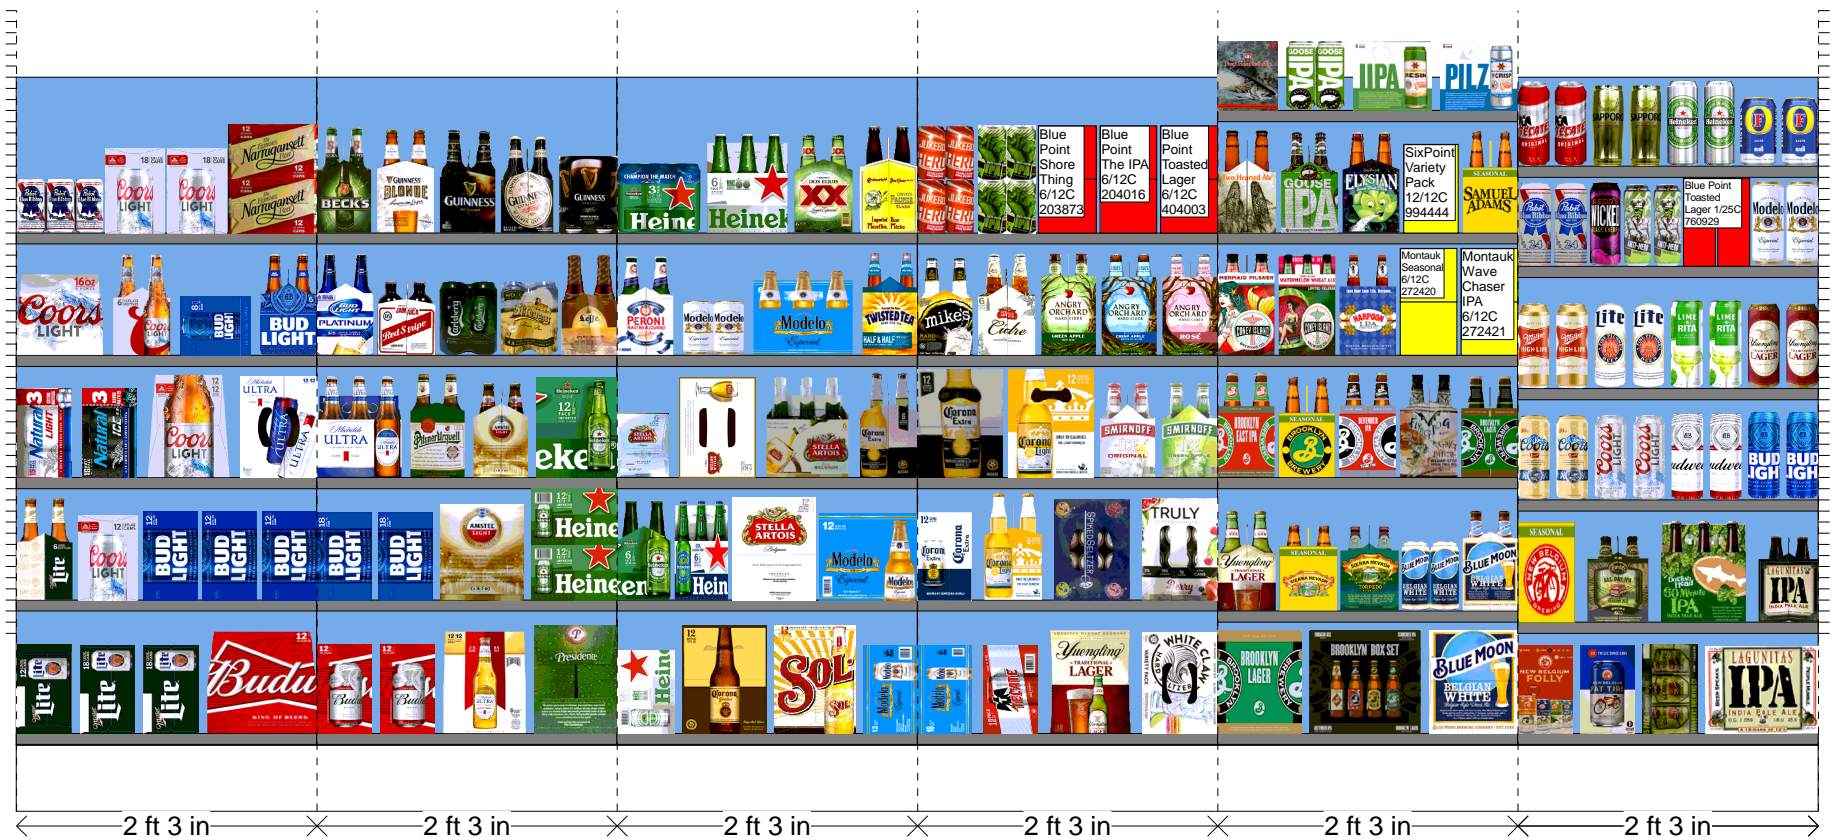

Beer Cave

H: 6 ft | W: 13 ft 6.00 in | D: 1 ft 2.00 in | # of segments: 6

Name: 5		W: 27.00 in	D: 27.50 in	Avail Space: 2.39 in	Ht Space: 11.00 in
UPC	WIC	Name	HFacings	Orientation	Units
3410057636	191851	Miller Lite 12/12C	1	Side	2
3410057340	108526	Miller Lite 18/12C	2	Side	2
1820000771	104254	Budweiser 12/12B	1	Front	3