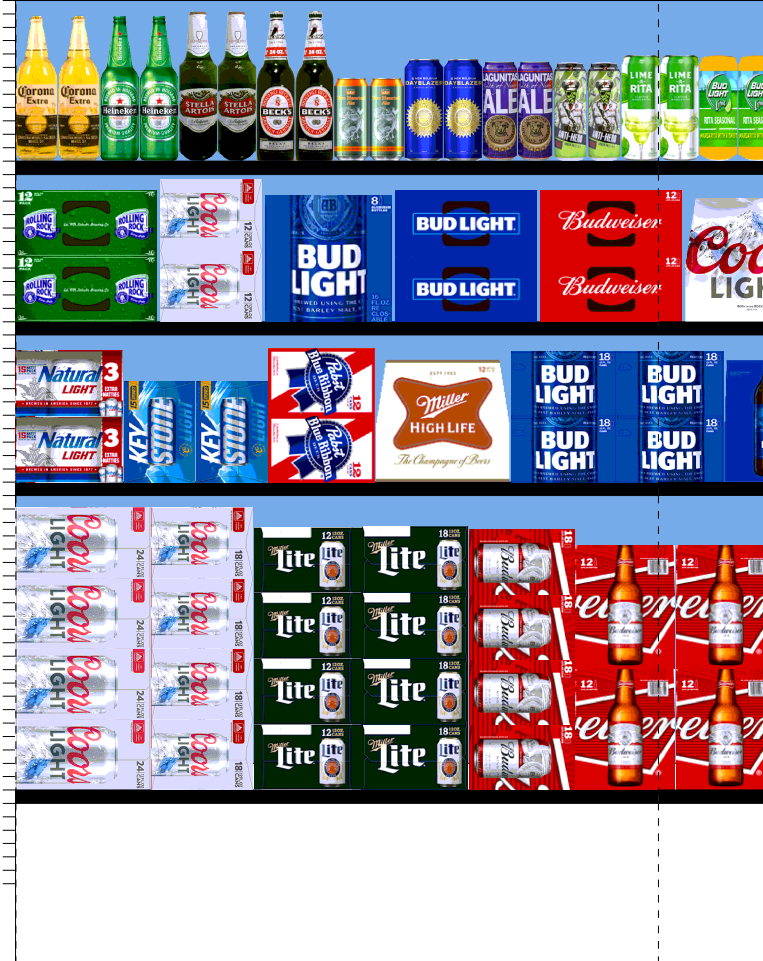

16' section

Craft Cooler

H: 6 ft W: 24 ft D: 1 ft 6.00 in # of segments: 8

| Name: 4 | | W:48.00 in | D:18.00 in | Avail Space: 6.67 in | | Ht Space: 22.00 in |
|------------|--------|--------------------|------------|----------------------|-------|--------------------|
| UPC | WIC | Name | HFacings | Orientation | Units | |
| 7199031600 | 191505 | Coors Light 24/12C | 1 | Side 90 | 4 | |
| 7199030017 | 109148 | Coors Light 18/12C | 1 | Side 90 | 4 | |
| 3410057636 | 191851 | Miller Lite 12/12C | 1 | Side 90 | 4 | |
| 3410057340 | 108526 | Miller Lite 18/12C | 1 | Side 90 | 4 | |
| 1820011218 | 108476 | Budweiser 18/12C | 1 | Side 90 | 4 | |