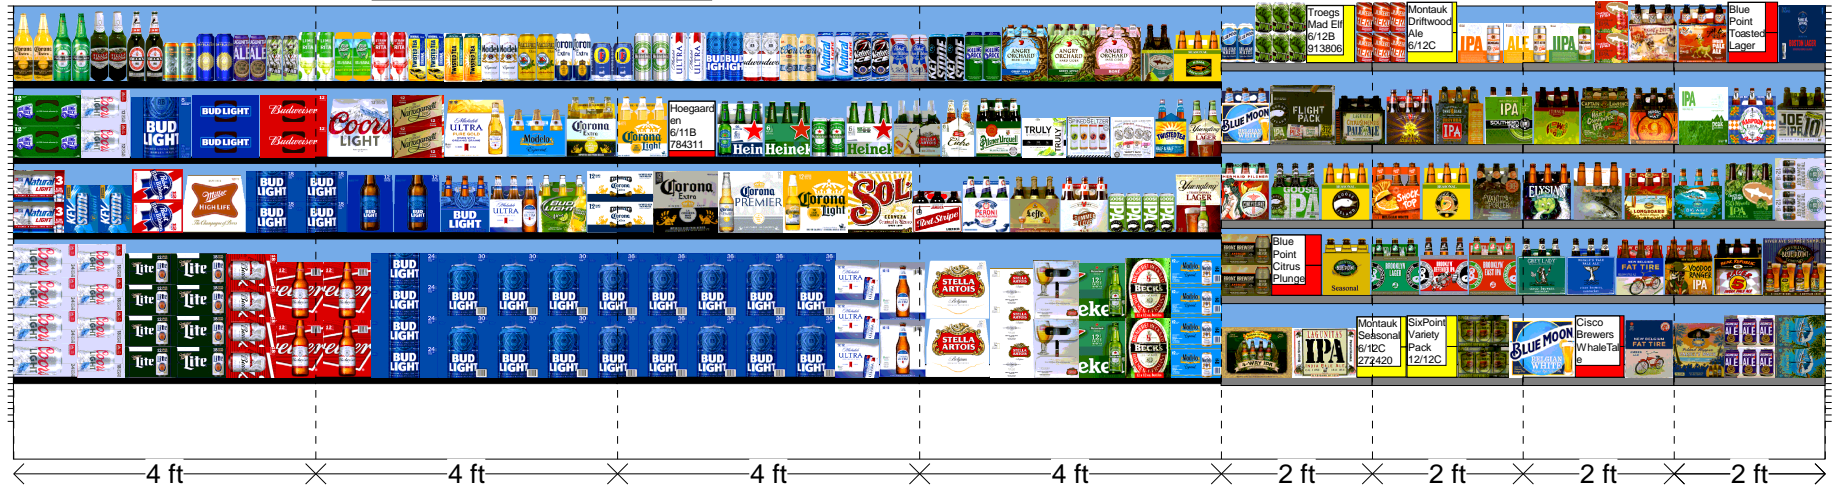

16' section

Craft Cooler

H: 6 ft W: 24 ft D: 1 ft 6.00 in # of segments: 8

| Name: 4 | | W:48.00 in | D:18.00 in | Avail Space: 6.67 in | | Ht Space: 22.00 in |
|------------|--------|--------------------|------------|----------------------|-------|--------------------|
| UPC | WIC | Name | HFacings | Orientation | Units | |
| 7199031600 | 191505 | Coors Light 24/12C | 1 | Side 90 | 4 | |
| 7199030017 | 109148 | Coors Light 18/12C | 1 | Side 90 | 4 | |
| 3410057636 | 191851 | Miller Lite 12/12C | 1 | Side 90 | 4 | |
| 3410057340 | 108526 | Miller Lite 18/12C | 1 | Side 90 | 4 | |
| 1820011218 | 108476 | Budweiser 18/12C | 1 | Side 90 | 4 | |