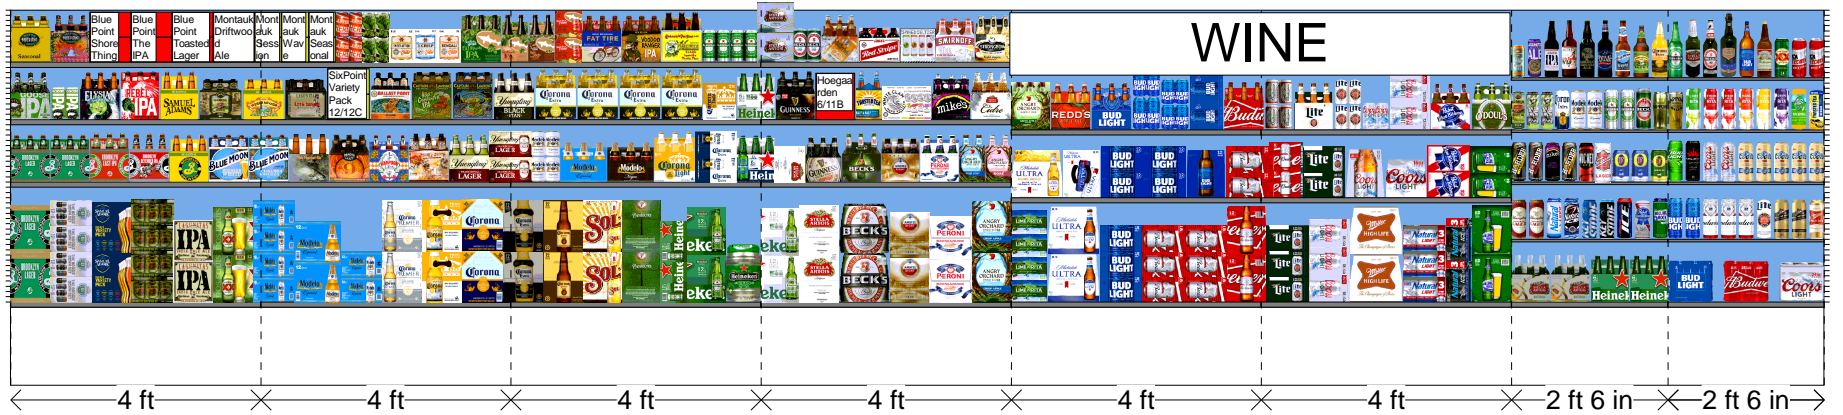

Additional cooler

H: 6 ft W: 29 ft D: 1 ft 6.00 in # of segments: 8

Name: 4		W:48.00 in	D:24.00 in	Avail Space: 1.86 in		Ht Space: 22.00 in
UPC	WIC	Name		HFacings	Orientation	Units
3061300031	305694	Brooklyn Lager 12/12B		1	Side	4
85663200428	240202	Bronx Variety 12/12C		1	Side 90	8
8769210014	109547	Samuel Adams Boston Lgr 12/12B		1	Side	4
64286090024	365597	Founders All Day IPA 15/12C		1	Side 90	4
72383010009	145464	Lagunitas IPA 12/12B		1	Side	4
7231123012	104115	Dos Equis Lager 12/12B		1	Side	4

Name: 17	W:48.00 in	D:24.00 in	Avail Space: 1.14 in	Ht Space: 23.00 in	
UPC	WIC	Name	HFacings	Orientation	Units
8769200149	354221	Angry Orchard Green Apple 6/12B	1	Front	4
3410008716	229133	Redd's Apple Ale 6/12B	1	Front	4
1820000833	104565	Bud Light 6/12B	1	Front	4
1820000115	102228	Bud Light 6/16C	1	Side	6
1820000106	191304	Bud Light 6/12C	1	Side	6
1820008989	141021	Bud Light 8/16C	1	Side	6
1820000834	104564	Budweiser 6/12B	1	Front	4