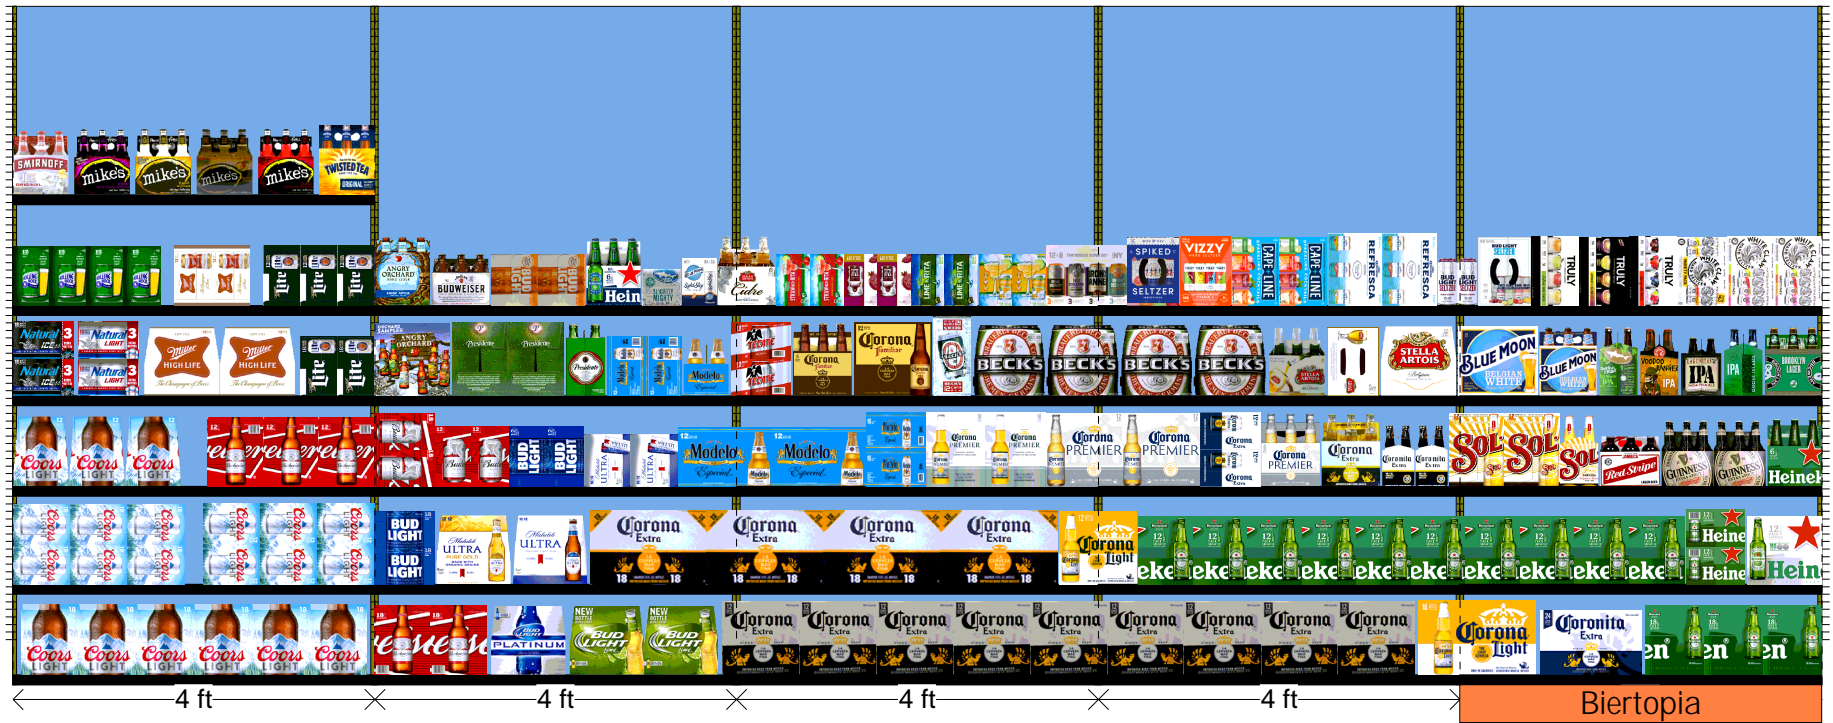

Original PSA
Height: 5 ft

Original PSA
Height:5 ft

H: 7 ft 6.00 in W: 20 ft D: 1 ft 2.00 in # of segments: 5						
Name: 6		W:48.00 in	D:18.00 in	Avail Space: 2.10 in		Ht Space: 10.68 in
UPC	WIC	Name	HFacings	Orientation	Units	
7199030078	115148	Coors Light 18/12B	6	Side	6	
Name: 5		W:48.00 in	D:18.00 in	Avail Space: 2.58 in		Ht Space: 11.68 in
UPC	WIC	Name	HFacings	Orientation	Units	
7199030017	109148	Coors Light 18/12C	3	Side 90	6	
7199000048	191504	Coors Light 12/12C	3	Side 90	6	
Name: 4		W:48.00 in	D:18.00 in	Avail Space: 3.54 in		Ht Space: 10.68 in
UPC	WIC	Name	HFacings	Orientation	Units	
7199030069	112810	Coors Light 12/12B	3	Side	3	
1820000771	104254	Budweiser 12/12B	3	Side	3	
Name: 3		W:48.00 in	D:18.00 in	Avail Space: 2.22 in		Ht Space: 10.68 in
UPC	WIC	Name	HFacings	Orientation	Units	
1820028443	665921	Natural Ice 15/12C	1	Side 90	2	
1820020077	218721	Natural Light 15/12C	1	Side 90	2	
3410001509	113325	Miller High Life 12/12B	2	Front	4	
3410057340	108526	Miller Lite 18/12C	2	Side	2	
Name: 2		W:48.00 in	D:18.00 in	Avail Space: 3.93 in		Ht Space: 13.36 in
UPC	WIC	Name	HFacings	Orientation	Units	
7143934450	107111	Rolling Rock 12/12C	4	Side	4	
3410001636	124785	Miller High Life 12/12C	2	Side	2	
3410057636	191851	Miller Lite 12/12C	3	Side	3	
Name: 1		W:48.00 in	D:18.00 in	Avail Space: 3.56 in		Ht Space: 25.00 in
UPC	WIC	Name	HFacings	Orientation	Units	
8200072385	113287	Smirnoff Ice 6/11B	1	Front	3	
63598506744	116233	Mikes Hard Black Cherry Lemonad...	1	Front	3	
63598510062	112988	Mikes Hard Lemonade 6/11B	1	Front	3	
63598506070	133003	Mikes Hard Mango Punch 6/11B	1	Front	3	
63598560611	114327	Mikes Hard Cranberry Lemonade 6/...	1	Front	3	
8769283102	113263	Twisted Tea 6/12B	1	Front	3	