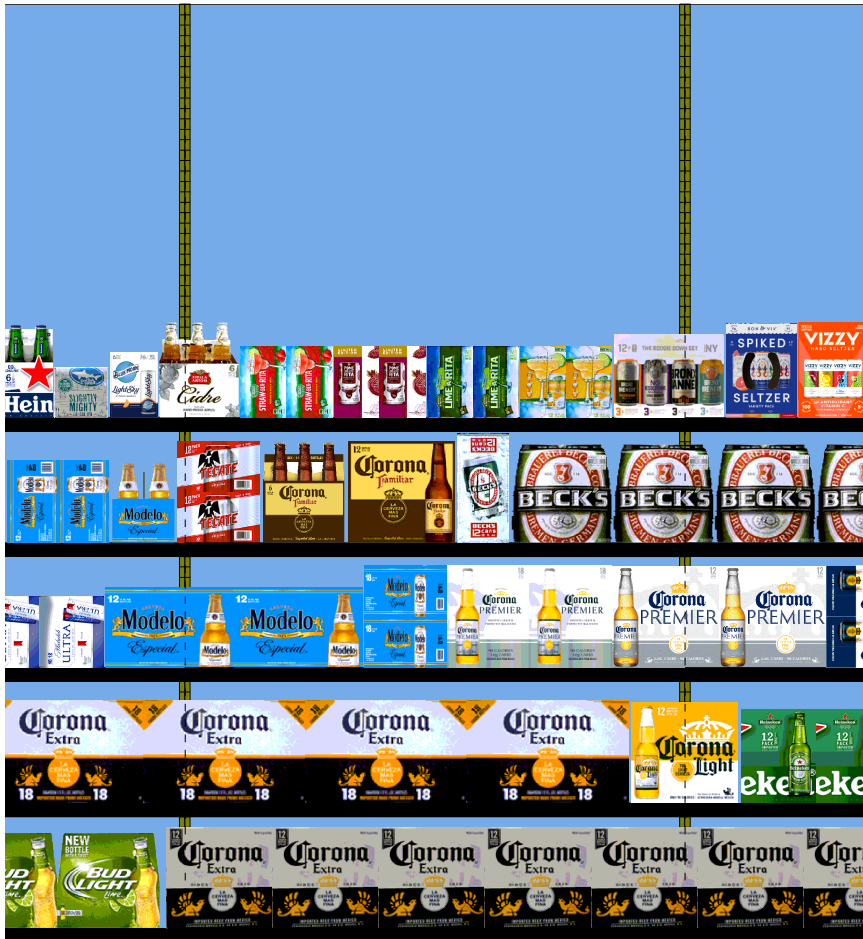

Walgreens 19035 WARM

FALL 20

H: 7 ft 6.00 in | W: 20 ft | D: 1 ft 2.00 in | # of segments: 5						
Name: 16		W:48.00 in	D:18.00 in	Avail Space: -43.80 in		Ht Space: 10.68 in
UPC	WIC	Name		HFacings	Orientation	Units
8066095615	103871	Corona Extra 12/12B		9	Front	18
Name: 15		W:48.00 in	D:18.00 in	Avail Space: -24.20 in		Ht Space: 11.68 in
UPC	WIC	Name		HFacings	Orientation	Units
8066095680	127315	Corona Extra 18/12B		4	Front	8
8066095675	124103	Corona Light 12/12B		1	Front	2
Name: 14		W:48.00 in	D:18.00 in	Avail Space: -0.30 in		Ht Space: 10.68 in
UPC	WIC	Name		HFacings	Orientation	Units
8066095757	122847	Modelo 12/12B		2	Front	4
8066095711	128045	Modelo 18/12C		1	Side 90	2
3354400018	203496	Corona Premier 18/12B		2	Side	2
Name: 13		W:48.00 in	D:18.00 in	Avail Space: 17.20 in		Ht Space: 10.68 in
UPC	WIC	Name		HFacings	Orientation	Units
8982690033	107123	Tecate 12/12C		1	Side 90	2
3354495051	740213	Corona Familiar 6/12B		1	Front	3
3354495053	402031	Corona Familiar 12/12B		1	Front	2
8248812381	133320	Becks 12/12C		1	Top 90	2
Name: 12		W:48.00 in	D:18.00 in	Avail Space: -5.23 in		Ht Space: 39.68 in
UPC	WIC	Name		HFacings	Orientation	Units
1820024001	914767	Stella Artois Cidre 6/12B		1	Front	3
1820020993	264350	Ritas Straw-Ber-Rita 12/8C		2	Side	2
1820022992	330627	Ritas Lime-A-Rita Seasonal 12/8C		2	Side	2
1820019987	166837	Ritas Lime-A-Rita 12/8C		2	Side	2
1820022989	345798	Ritas Mang-O-Rita 12/8C		2	Side	2
85663200428	240202	Bronx Variety 12/12C		1	Front	3

00237-03074-20-180-22

POG available in Walgreen's store system 9/11/2020