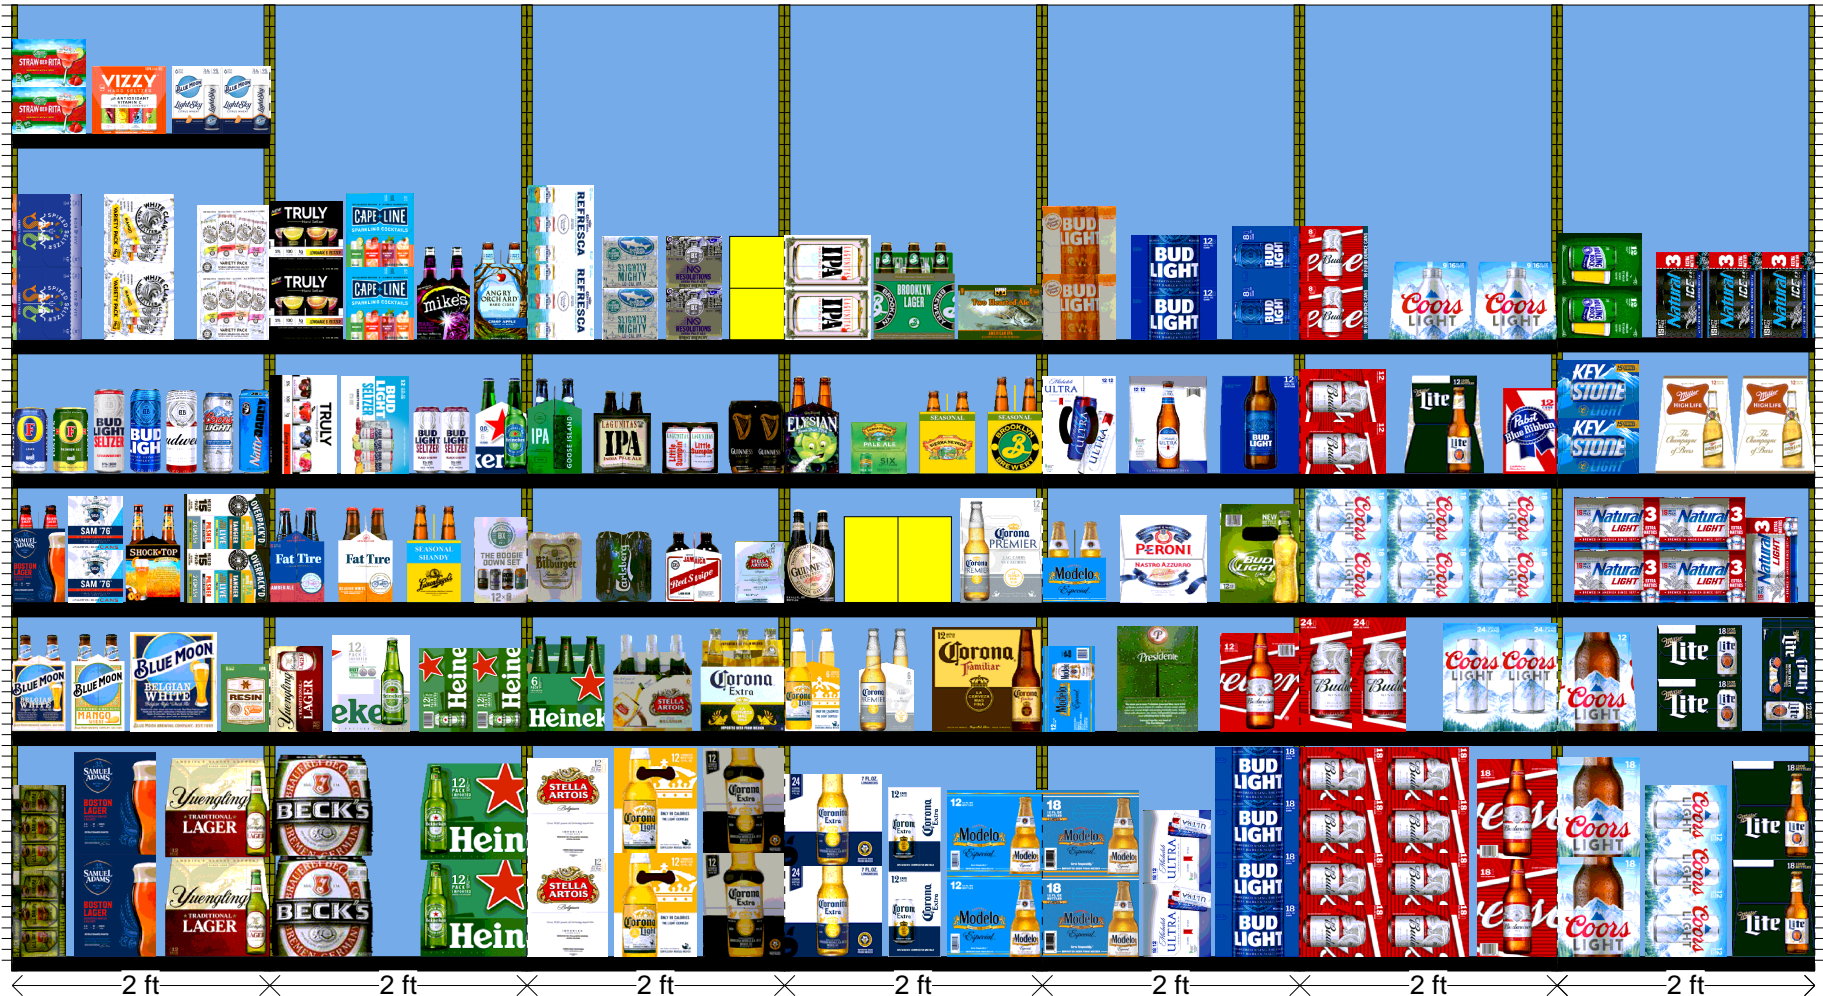

Original PSA
Height: 5 ft 9 in

Original PSA
Height: 5 ft 9 in

| H: 7 ft 6.00 in W: 14 ft D: 1 ft 10.00 in # of segments: 7 | | | | | | |
|--|--------|---------------------------------------|------------|----------------------|--------------------|--|
| Name: 6 | | W:24.00 in | D:22.00 in | Avail Space: 1.82 in | Ht Space: 19.68 in | |
| UPC | WIC | Name | HFacings | Orientation | Units | |
| 64286090024 | 365597 | Founders All Day IPA 15/12C | 1 | Side | 2 | |
| 8769210014 | 109547 | Samuel Adams Boston Lgr 12/12B | 1 | Side | 4 | |
| 8992427896 | 123685 | Yuengling Traditional Lager 12/12B | 1 | Front | 6 | |
| Name: 5 | | W:24.00 in | D:22.00 in | Avail Space: 1.50 in | Ht Space: 10.68 in | |
| UPC | WIC | Name | HFacings | Orientation | Units | |
| 7199009511 | 109725 | Blue Moon Belgian White Ale 6/12B | 1 | Side | 2 | |
| 7199009561 | 923847 | Blue Moon Mango Wheat 6/12B | 1 | Side | 2 | |
| 7199009516 | 119536 | Blue Moon Belgian White Ale 12/12B | 1 | Side | 2 | |
| 85909300246 | 917276 | SixPoint Resin 6/12C | 1 | Side | 3 | |
| Name: 4 | | W:24.00 in | D:22.00 in | Avail Space: 0.94 in | Ht Space: 10.68 in | |
| UPC | WIC | Name | HFacings | Orientation | Units | |
| 8769210012 | 106469 | Samuel Adams Boston Lgr 6/12B | 1 | Side | 3 | |
| 8769200673 | 791626 | Samuel Adams Sam 76 6/12C | 1 | Side | 4 | |
| 1820013986 | 124863 | Shock Top Belgian White Ale 6/12B | 1 | Side | 2 | |
| 81601402080 | 272268 | Southern Tier Variety 15/12C | 1 | Side 90 | 2 | |
| Name: 3 | | W:24.00 in | D:22.00 in | Avail Space: 3.04 in | Ht Space: 11.18 in | |
| UPC | WIC | Name | HFacings | Orientation | Units | |
| 7089701331 | 124797 | Fosters Lager 1/25C | 1 | Side | 6 | |
| 7089718331 | 109525 | Fosters Premium Ale 1/25C | 1 | Front | 6 | |
| 1820026062 | 749577 | Bud Light Seltzer Strawberry 1/25C | 1 | Front | 7 | |
| 1820025001 | 309175 | Bud Light 1/25C | 1 | Front | 7 | |
| 1820025000 | 308983 | Budweiser 1/25C | 1 | Side | 7 | |
| 7199030065 | 111592 | Coors Light 1/24C | 1 | Side | 7 | |
| 1820025013 | 309342 | Natty Daddy 1/25C | 1 | Front | 7 | |
| Name: 2 | | W:24.00 in | D:12.00 in | Avail Space: 4.37 in | Ht Space: 17.86 in | |
| UPC | WIC | Name | HFacings | Orientation | Units | |
| 85389700227 | 994821 | Bon Viv SS Variety Pack 12/12C SC | 1 | Side 90 | 2 | |
| 63598580006 | 802810 | White Claw Variety Pk2 HrdSeltzr 1... | 1 | Side 90 | 2 | |
| 63598554890 | 998463 | White Claw Variety Pk HrdSeltzr 1... | 1 | Side | 2 | |
| Name: 1 | | W:24.00 in | D:12.00 in | Avail Space: 1.34 in | Ht Space: 12.00 in | |
| UPC | WIC | Name | HFacings | Orientation | Units | |
| 1820020993 | 264350 | Ritas Straw-Ber-Rita 12/8C | 1 | Side 90 | 2 | |
| 3410001232 | 838127 | Vizzy Seltzer Variety Pack 12/12C SC | 1 | Side | 1 | |
| 7199009591 | 602533 | Blue Moon Light Sky 6/12C | 2 | Side | 2 | |