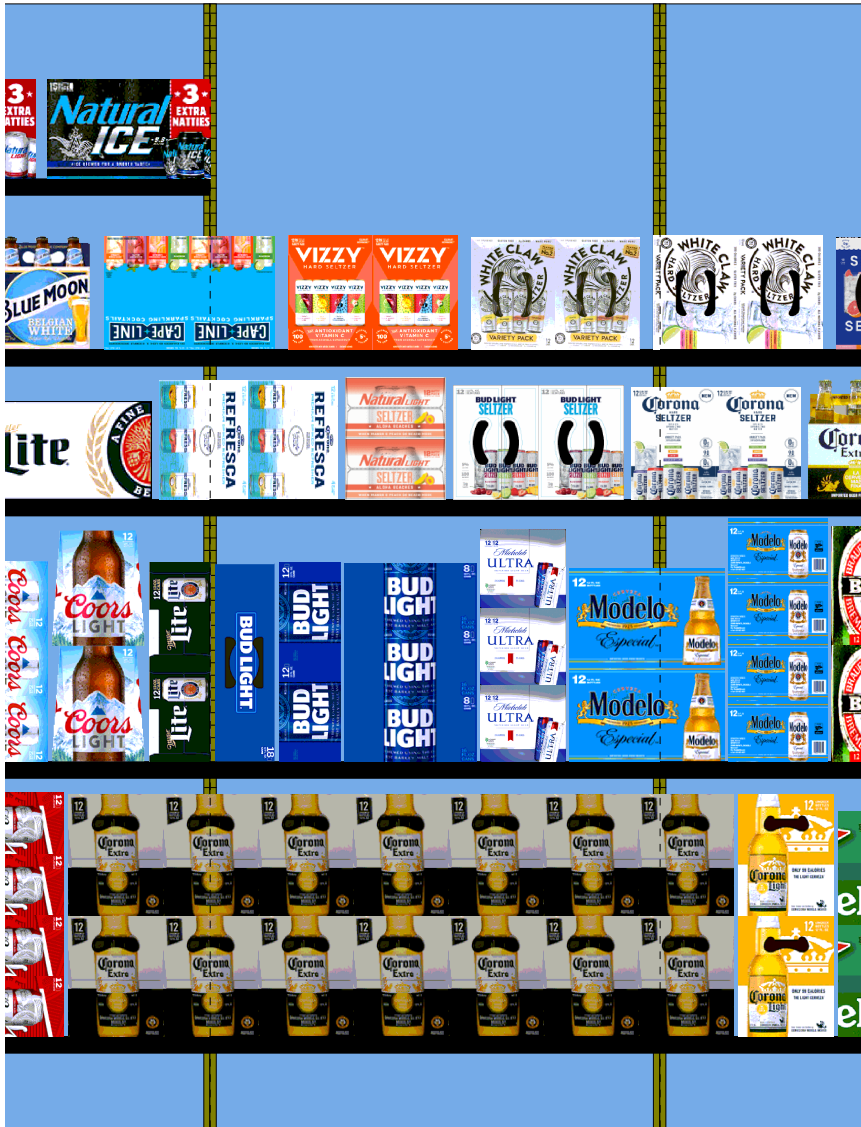

H: 7 ft 6.00 in | W: 9 ft | D: 2 ft | # of segments: 3

Name: 9	W:36.00 in	D:12.00 in	Avail Space: -17.20 in	Ht Space: 20.68 in	
UPC	WIC	Name	HFacings	Orientation	Units
8066095615	103871	Corona Extra 12/12B	6	Side	14

Name: 8	W:36.00 in	D:12.00 in	Avail Space: -3.44 in	Ht Space: 19.68 in	
UPC	WIC	Name	HFacings	Orientation	Units
1820053218	108499	Bud Light 18/12C	1	Top 90	1
1820053047	191305	Bud Light 12/12C	1	Side	2
1820008989	141021	Bud Light 8/16C	1	Front	3
1820006991	115070	Michelob Ultra 12/12C SC	1	Side	3
8066095757	122847	Modelo 12/12B	1	Front	2

Name: 7	W:36.00 in	D:12.00 in	Avail Space: 0.04 in	Ht Space: 10.68 in	
UPC	WIC	Name	HFacings	Orientation	Units
3354400013	574485	Corona Refresca Variety Pack 12/1...	2	Top 90	2
1820020179	504139	Natural Light Sltzr Variety 12/12C	1	Side 90	2
1820020208	602707	Bud Light Seltzer Variety Pack 12/1...	2	Top 90	2

Name: 6	W:36.00 in	D:12.00 in	Avail Space: 9.00 in	Ht Space: 27.68 in	
UPC	WIC	Name	HFacings	Orientation	Units
3410001232	838127	Vizzy Seltzer Variety Pack 12/12C SC	2	Top 90	2
63598580006	802810	White Claw Variety Pk2 HrdSeltzr 1...	2	Top 90	2