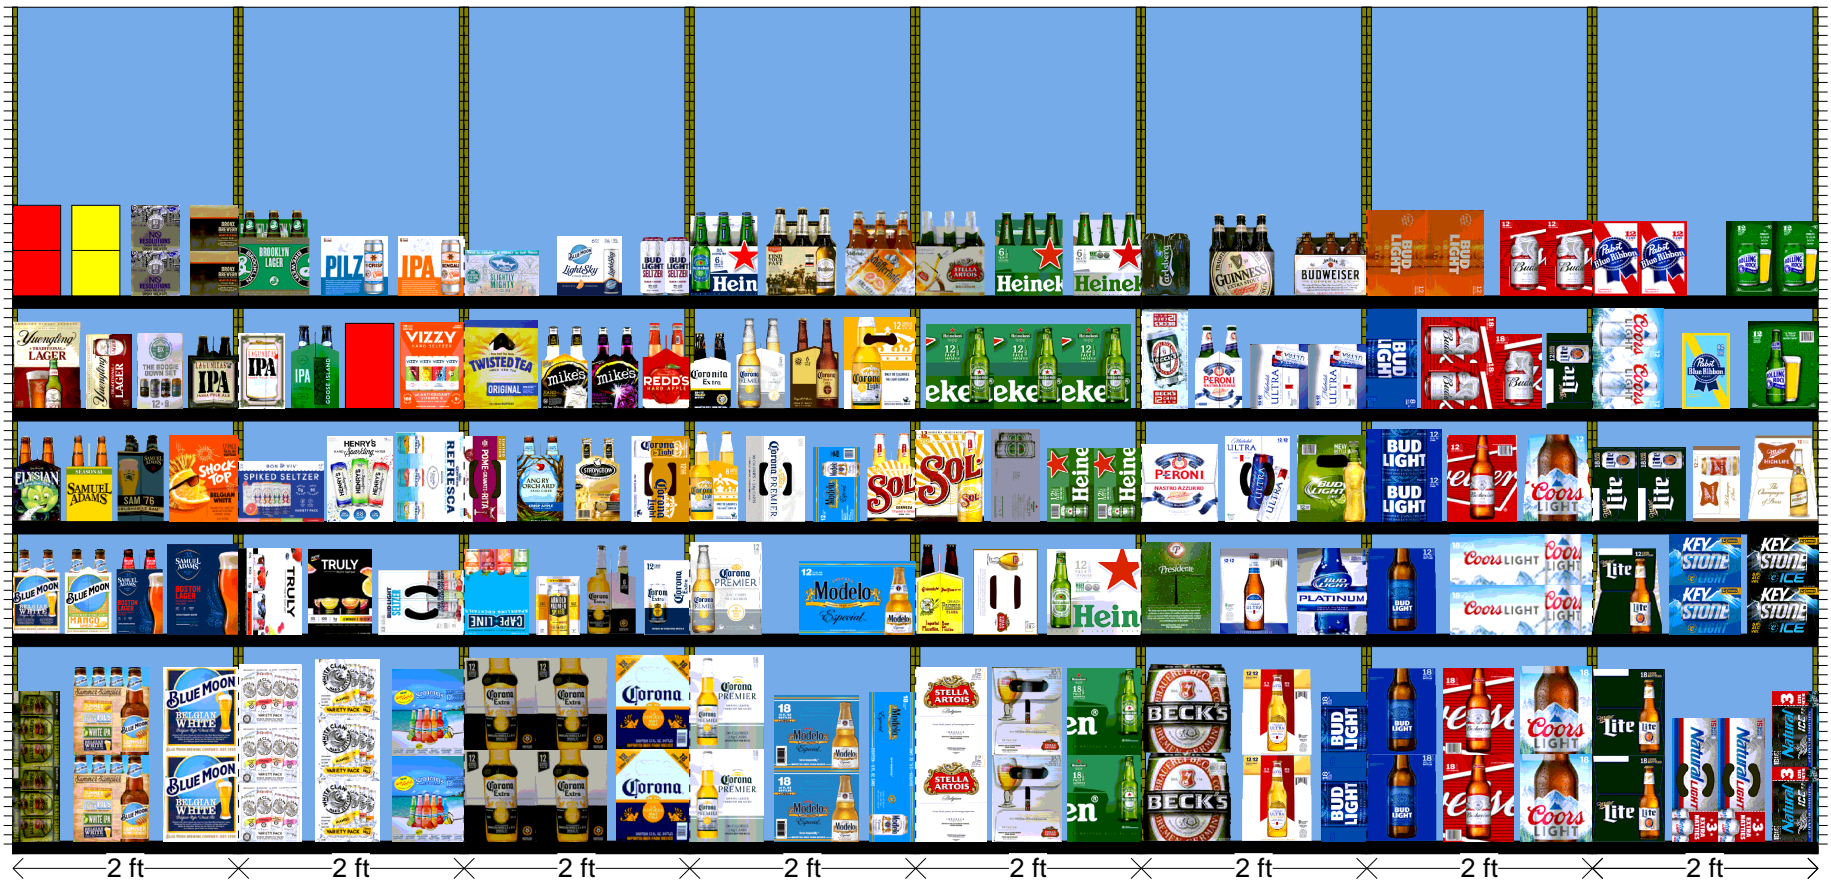

Original PSA  
Height: 5 ft 9 in

Original PSA  
Height: 5 ft 9 in

H: 7 ft 6.00 in   W: 16 ft   D: 2 ft   # of segments: 8					
Name: 5		W: 24.00 in	D: 27.00 in	Avail Space: 3.09 in	Ht Space: 20.68 in
UPC	WIC	Name	HFacings	Orientation	Units
64286090024	365597	Founders All Day IPA 15/12C	1	Side	4
7199009554	133527	Blue Moon Brewmaster's Sampler 1...	1	Side	4
7199009516	119536	Blue Moon Belgian White Ale 12/12B	1	Side	4
Name: 4		W: 24.00 in	D: 22.00 in	Avail Space: 1.53 in	Ht Space: 10.68 in
UPC	WIC	Name	HFacings	Orientation	Units
7199009511	109725	Blue Moon Belgian White Ale 6/12B	1	Side	2
7199009561	923847	Blue Moon Mango Wheat 6/12B	1	Side	2
8769210012	106469	Samuel Adams Boston Lgr 6/12B	1	Side	3
8769210014	109547	Samuel Adams Boston Lgr 12/12B	1	Side	2
Name: 3		W: 24.00 in	D: 22.00 in	Avail Space: 1.59 in	Ht Space: 10.68 in
UPC	WIC	Name	HFacings	Orientation	Units
81790400083	904487	Elysian Space Dust IPA 6/12B	1	Side	2
8769230050	111567	Samuel Adams Seasonal 6/12B	1	Side	3
8769200492	697153	Samuel Adams Sam 76 6/12B	1	Side	3
1820015981	128059	Shock Top Belgian White Ale 12/12B	1	Side	2
Name: 2		W: 24.00 in	D: 22.00 in	Avail Space: 1.61 in	Ht Space: 10.68 in
UPC	WIC	Name	HFacings	Orientation	Units
8992427896	123685	Yuengling Traditional Lager 12/12B	1	Side	2
8992427898	113892	Yuengling Traditional Lager 12/12C	1	Side	2
85663200428	240202	Bronx Variety 12/12C	1	Side	2
72383000009	129413	Lagunitas IPA 6/12B	1	Side	2
Name: 1		W: 24.00 in	D: 12.00 in	Avail Space: 3.56 in	Ht Space: 30.68 in
UPC	WIC	Name	HFacings	Orientation	Units
68174500215	204016	Blue Point The IPA 6/12C	1	Side	2
86273700006	953041	Montauk Summer Ale 6/12C	1	Side	2
85663200433	101815	Bronx No Resolutions IPA 6/12C	1	Side	2
85663200423	935224	Bronx American Pale Ale 6/12C	1	Side	2