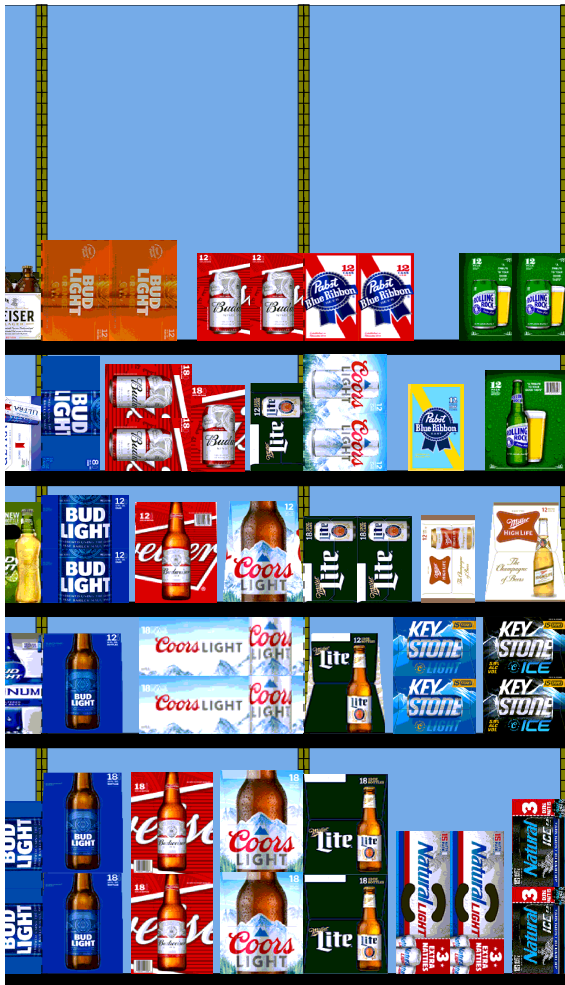

H: 7 ft 6.00 in | W: 16 ft | D: 2 ft | # of segments: 8						
Name: 40		W:24.00 in	D:27.00 in	Avail Space: 1.62 in		Ht Space: 20.68 in
UPC	WIC	Name	HFacings	Orientation	Units	
3410057256	112190	Miller Lite 18/12B	1	Side	2	
1820020077	218721	Natural Light 15/12C	2	Top 90	6	
1820028443	665921	Natural Ice 15/12C	1	Side	4	
Name: 39		W:24.00 in	D:22.00 in	Avail Space: 1.47 in		Ht Space: 10.68 in
UPC	WIC	Name	HFacings	Orientation	Units	
3410057509	112676	Miller Lite 12/12B	1	Side	2	
7199048045	981266	Keystone Light 15/12C	1	Side 90	2	
7199028151	401741	Keystone Ice 15/12C	1	Side 90	2	
Name: 38		W:24.00 in	D:22.00 in	Avail Space: 1.82 in		Ht Space: 10.68 in
UPC	WIC	Name	HFacings	Orientation	Units	
3410057340	108526	Miller Lite 18/12C	2	Side	2	
3410001636	124785	Miller High Life 12/12C	1	Side	2	
3410001509	113325	Miller High Life 12/12B	1	Side	2	
Name: 37		W:24.00 in	D:22.00 in	Avail Space: 3.99 in		Ht Space: 10.68 in
UPC	WIC	Name	HFacings	Orientation	Units	
7199000048	191504	Coors Light 12/12C	1	Side 90	4	
2210000412	882718	Pabst Easy 12/12C	1	Side	2	
7143945712	111473	Rolling Rock 12/12B	1	Side	2	
Name: 36		W:24.00 in	D:12.00 in	Avail Space: 4.24 in		Ht Space: 30.68 in
UPC	WIC	Name	HFacings	Orientation	Units	
2210000170	192401	Pabst 12/12C	2	Side	2	
7143934450	107111	Rolling Rock 12/12C	2	Side	2