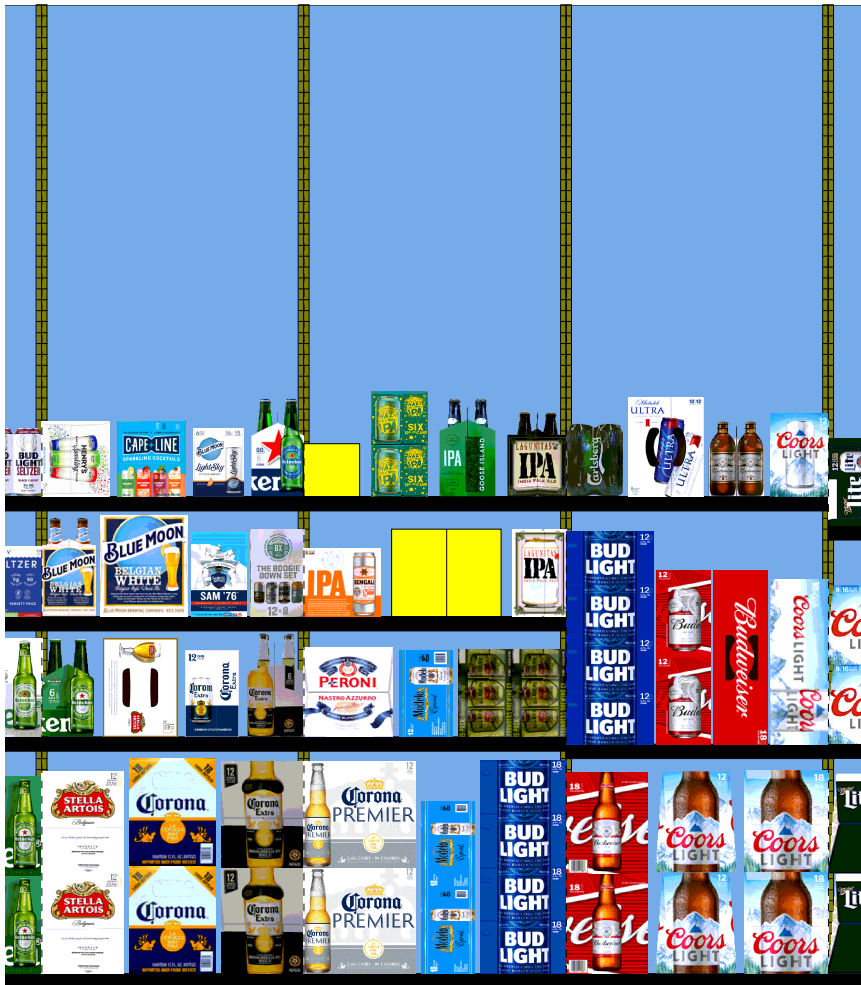

SA
t 6 in

H: 7 ft 6.00 in | W: 10 ft | D: 1 ft 10.00 in | # of segments: 5					
Name: 12		W:24.00 in	D:22.00 in	Avail Space: 1.05 in	Ht Space: 20.36 in
UPC	WIC	Name	HFacings	Orientation	Units
3354495042	828602	Corona Premier 12/12B	1	Front	4
8066095711	128045	Modelo 18/12C	1	Side	2
1820053218	108499	Bud Light 18/12C	1	Side 90	4
Name: 11		W:24.00 in	D:22.00 in	Avail Space: 1.20 in	Ht Space: 9.68 in
UPC	WIC	Name	HFacings	Orientation	Units
18195400004	137996	Peroni Nastro Azzuro 12/12B	1	Side	2
8066095715	115154	Modelo 12/12C	1	Side	2
64286090024	365597	Founders All Day IPA 15/12C	2	Side	2
Name: 10		W:24.00 in	D:22.00 in	Avail Space: 2.12 in	Ht Space: 9.68 in
UPC	WIC	Name	HFacings	Orientation	Units
85909300243	387296	SixPoint Bengali 6/12C	1	Front	4
86000265722	830404	SixPoint Variety Pack 15/12C	2	Side	2
72383021212	599478	Lagunitas IPA 12/12C	1	Side	2
Name: 9		W:24.00 in	D:22.00 in	Avail Space: 3.27 in	Ht Space: 45.00 in
UPC	WIC	Name	HFacings	Orientation	Units
86907100027	272421	Montauk Wave Chaser IPA 6/12C	1	Side	2
8378311010	837354	Sierra Nevada Hazy Little Thing 6/1...	1	Side	4
73692011132	111428	Goose Island India Pale Ale 6/12B	1	Side	2
72383000009	129413	Lagunitas IPA 6/12B	1	Side	2

05029-00453-10-038-36

POG available in Walgreen's store system 9/11/2020