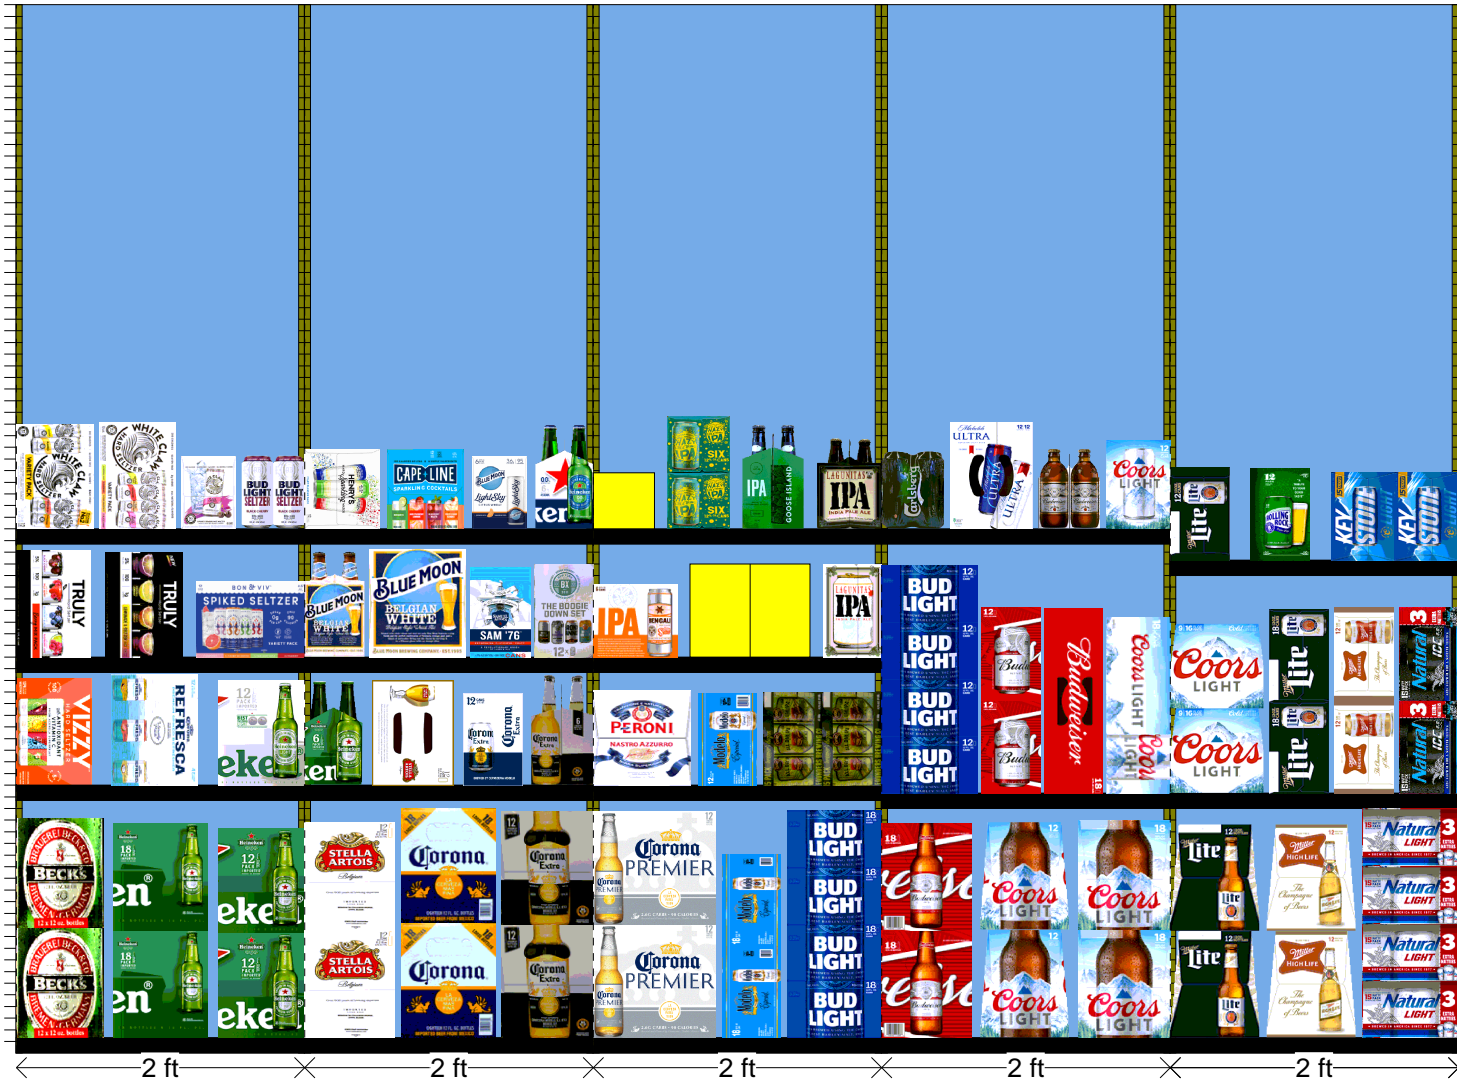

Walgreens 19794

FALL 2020

Original PSA
Height: 4 ft 6 in

← 2 ft × 2 ft × 2 ft × 2 ft × 2 ft × 2 ft →

05029-00453-10-038-36

POG available in Walgreen's store system 9/11/2020