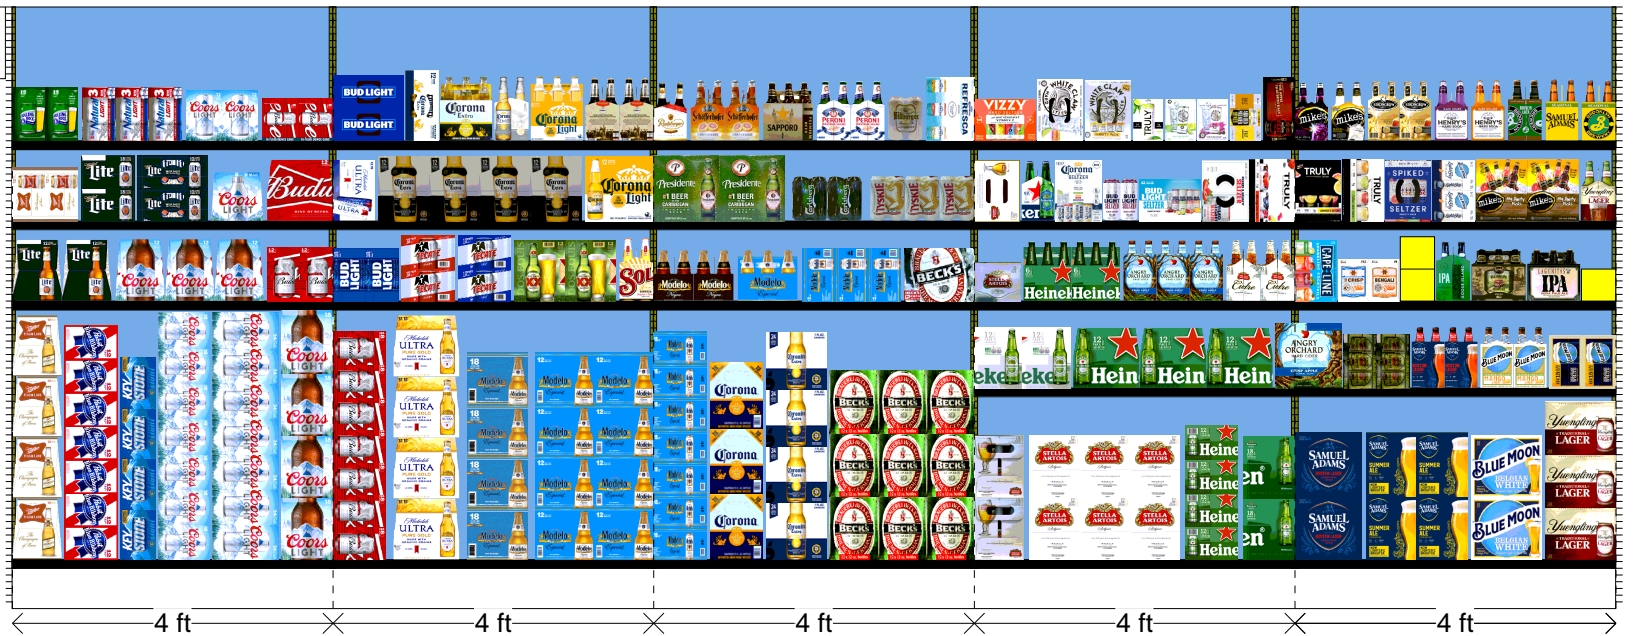

Original PSA
Height:6 ft

A

H: 7 ft 6.00 in | W: 20 ft | D: 2 ft | # of segments: 5

Name: 4		W:48.00 in	D:16.00 in	Avail Space: 2.07 in		Ht Space: 37.36 in
UPC	WIC	Name	HFacings	Orientation	Units	
3410001509	113325	Miller High Life 12/12B	1	Side	4	
2210000170	192401	Pabst 12/12C	1	Side 90	7	
7199048045	981266	Keystone Light 15/12C	1	Side	4	
7199030017	109148	Coors Light 18/12C	1	Side 90	7	
7199031600	191505	Coors Light 24/12C	1	Side 90	7	
7199030078	115148	Coors Light 18/12B	1	Side	4	

Name: 21		W:48.00 in	D:16.00 in	Avail Space: -1.59 in		Ht Space: 11.68 in
UPC	WIC	Name	HFacings	Orientation	Units	
8769200033	343757	Angry Orchard Crisp Apple 12/12B	1	Front	2	
64286090024	365597	Founders All Day IPA 15/12C	2	Side	2	
8769210012	106469	Samuel Adams Boston Lgr 6/12B	2	Side	4	
7199009561	923847	Blue Moon Mango Wheat 6/12B	2	Side	4	
7199017052	881302	Blue Moon Belgian White Ale 15/12C	2	Side	2	