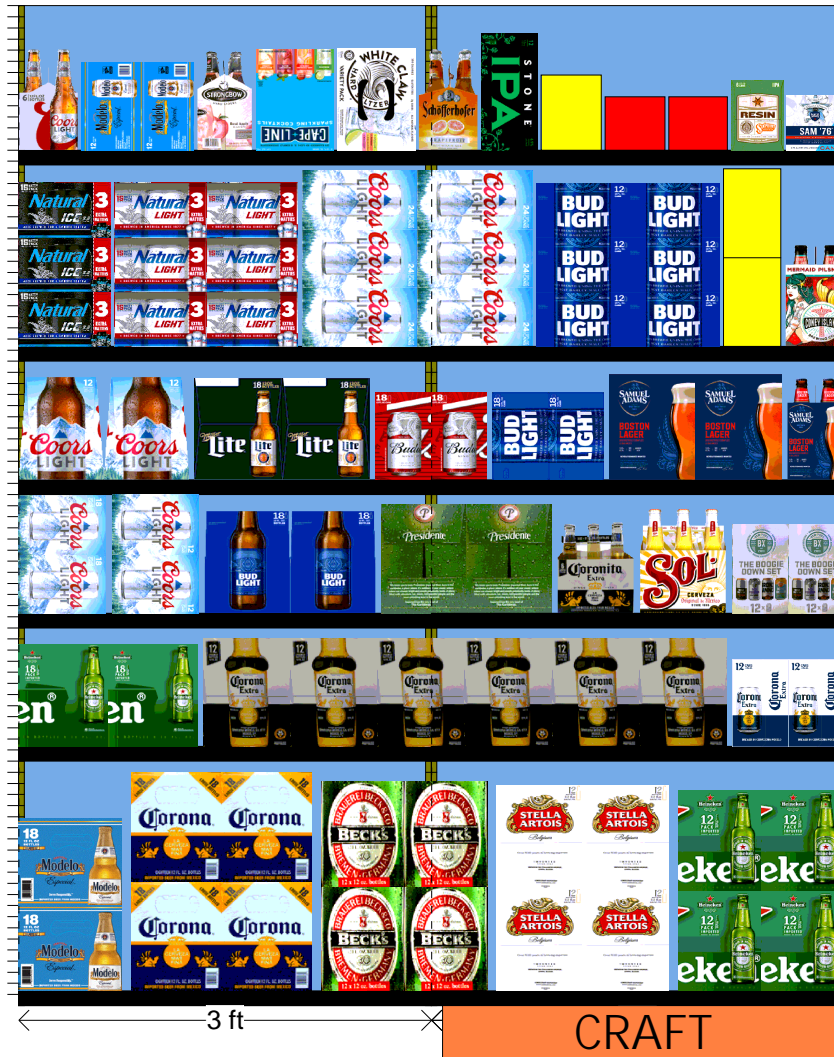

Original PSA
Height:6 ft

Original PSA
Height: 6 ft

H: 7 ft 6.00 in		W: 6 ft		D: 1 ft 10.00 in		# of segments: 2			
Name: 6		W:36.00 in		D:16.00 in		Avail Space: -3.12 in		Ht Space: 20.68 in	
UPC	WIC	Name		HFacings	Orientation	Units			
3354495027	632153	Modelo 18/12B		1	Side	2			
8066095680	127315	Corona Extra 18/12B		2	Side	4			
8248812300	104891	Becks 12/12B		1	Side	4			
Name: 5		W:36.00 in		D:16.00 in		Avail Space: 20.40 in		Ht Space: 10.68 in	
UPC	WIC	Name		HFacings	Orientation	Units			
7289000152	117273	Heineken 18/12B		2	Side	2			
Name: 4		W:36.00 in		D:16.00 in		Avail Space: 5.98 in		Ht Space: 10.68 in	
UPC	WIC	Name		HFacings	Orientation	Units			
7199030017	109148	Coors Light 18/12C		1	Side 90	2			
7199000048	191504	Coors Light 12/12C		1	Side 90	2			
1820053308	117134	Bud Light 18/12B		2	Side	2			
Name: 3		W:36.00 in		D:16.00 in		Avail Space: -3.88 in		Ht Space: 10.68 in	
UPC	WIC	Name		HFacings	Orientation	Units			
7199030069	112810	Coors Light 12/12B		2	Side	2			
3410057256	112190	Miller Lite 18/12B		2	Side	2			
1820011218	108476	Budweiser 18/12C		2	Side	2			
Name: 2		W:36.00 in		D:16.00 in		Avail Space: -8.01 in		Ht Space: 16.36 in	
UPC	WIC	Name		HFacings	Orientation	Units			
1820028443	665921	Natural Ice 15/12C		1	Side 90	3			
1820020077	218721	Natural Light 15/12C		2	Side 90	6			
7199031600	191505	Coors Light 24/12C		2	Side 90	6			
Name: 1		W:36.00 in		D:16.00 in		Avail Space: 2.77 in		Ht Space: 13.00 in	
UPC	WIC	Name		HFacings	Orientation	Units			
7199030005	104744	Coors Light 6/12B		1	Side	2			
8066095715	115154	Modelo 12/12C		2	Side	2			
8834510201	860671	Strongbow Rose Apple Cider 6/11B		1	Side	2			
3410051681	574463	Cape Line Variety Pack 12/12C SC		1	Top 90	2			
63598554890	998463	White Claw Variety Pk HrdSeltzer 1...		1	Top 90	2			