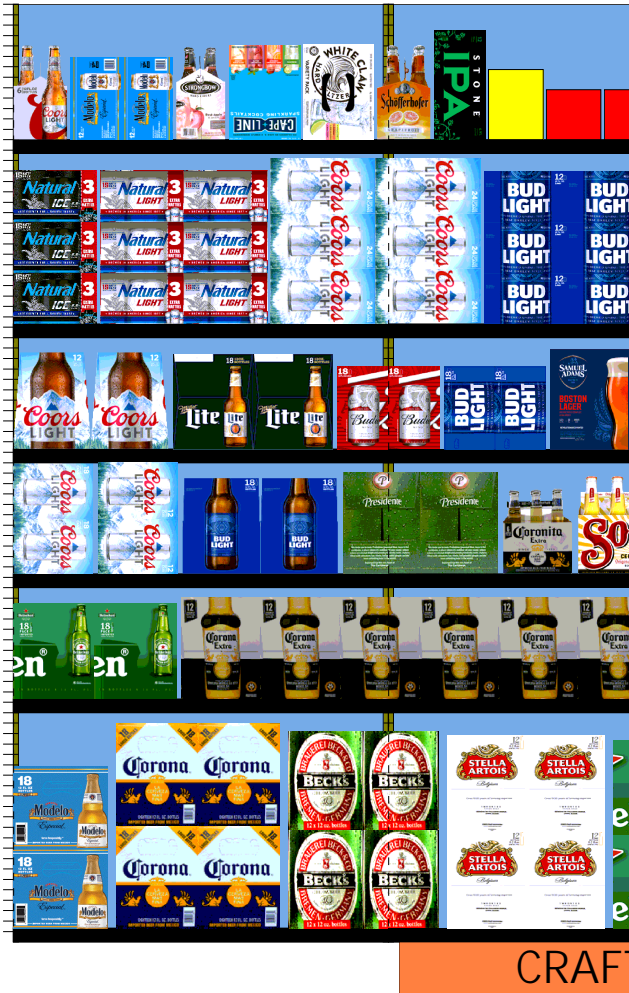

Original PSA
Height:6 ft

Original PSA
Height: 6 ft

H: 7 ft 6.00 in		W: 6 ft		D: 1 ft 10.00 in		# of segments: 2			
Name: 6		W:36.00 in		D:16.00 in		Avail Space: -3.12 in		Ht Space: 20.68 in	
UPC	WIC	Name		HFacings	Orientation	Units			
3354495027	632153	Modelo 18/12B		1	Side	2			
8066095680	127315	Corona Extra 18/12B		2	Side	4			
8248812300	104891	Becks 12/12B		1	Side	4			
Name: 5		W:36.00 in		D:16.00 in		Avail Space: 20.40 in		Ht Space: 10.68 in	
UPC	WIC	Name		HFacings	Orientation	Units			
7289000152	117273	Heineken 18/12B		2	Side	2			
Name: 4		W:36.00 in		D:16.00 in		Avail Space: 5.98 in		Ht Space: 10.68 in	
UPC	WIC	Name		HFacings	Orientation	Units			
7199030017	109148	Coors Light 18/12C		1	Side 90	2			
7199000048	191504	Coors Light 12/12C		1	Side 90	2			
1820053308	117134	Bud Light 18/12B		2	Side	2			
Name: 3		W:36.00 in		D:16.00 in		Avail Space: -3.88 in		Ht Space: 10.68 in	
UPC	WIC	Name		HFacings	Orientation	Units			
7199030069	112810	Coors Light 12/12B		2	Side	2			
3410057256	112190	Miller Lite 18/12B		2	Side	2			
1820011218	108476	Budweiser 18/12C		2	Side	2			
Name: 2		W:36.00 in		D:16.00 in		Avail Space: -8.01 in		Ht Space: 16.36 in	
UPC	WIC	Name		HFacings	Orientation	Units			
1820028443	665921	Natural Ice 15/12C		1	Side 90	3			
1820020077	218721	Natural Light 15/12C		2	Side 90	6			
7199031600	191505	Coors Light 24/12C		2	Side 90	6			
Name: 1		W:36.00 in		D:16.00 in		Avail Space: 2.77 in		Ht Space: 13.00 in	
UPC	WIC	Name		HFacings	Orientation	Units			
7199030005	104744	Coors Light 6/12B		1	Side	2			
8066095715	115154	Modelo 12/12C		2	Side	2			
8834510201	860671	Strongbow Rose Apple Cider 6/11B		1	Side	2			
3410051681	574463	Cape Line Variety Pack 12/12C SC		1	Top 90	2			
63598554890	998463	White Claw Variety Pk HrdSeltzer 1...		1	Top 90	2			