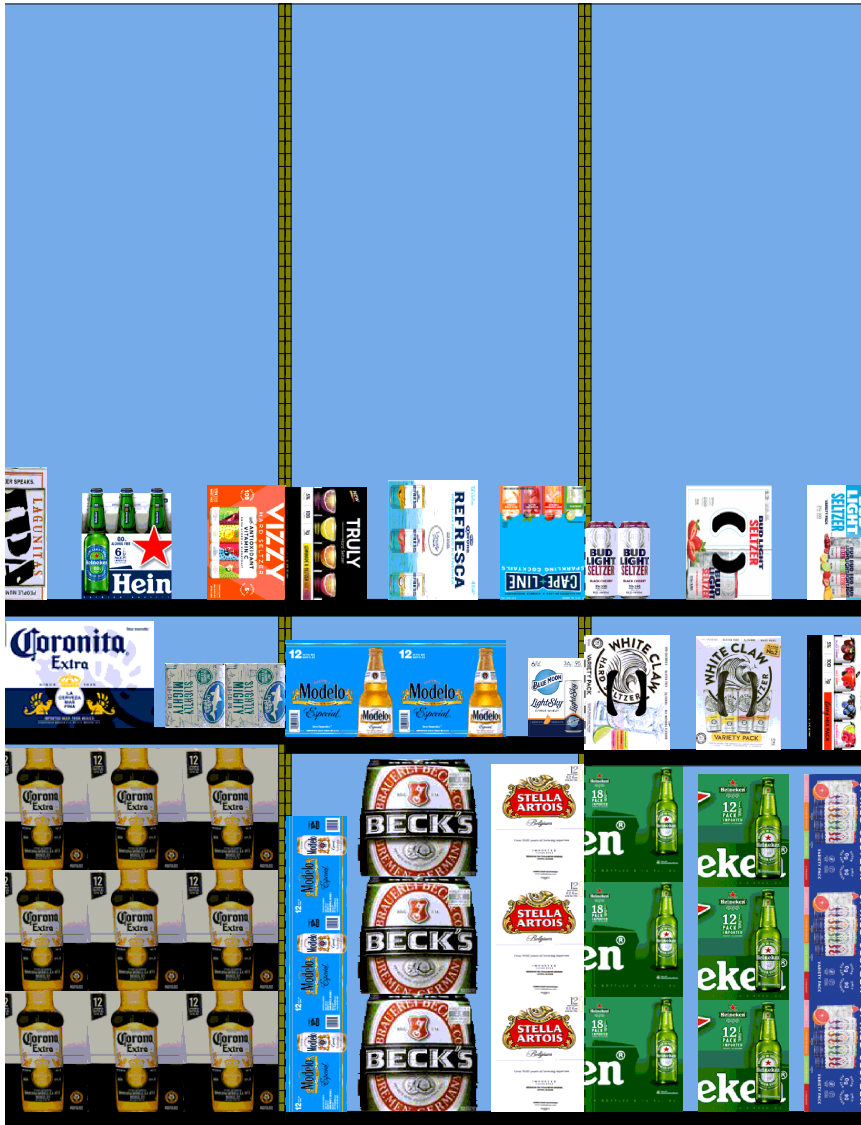

H: 7 ft 6.00 in W: 8 ft D: 2 ft # of segments: 4					
Name: 7		W:24.00 in	D:21.75 in	Avail Space: 1.20 in	Ht Space: 29.43 in
UPC	WIC	Name	HFacings	Orientation	Units
8066095615	103871	Corona Extra 12/12B	3	Side	18
Name: 6		W:24.00 in	D:21.75 in	Avail Space: 0.94 in	Ht Space: 8.93 in
UPC	WIC	Name	HFacings	Orientation	Units
8066095408	124097	Coronita Extra 24/7B	1	Front	2
63848900364	591055	Dogfish Head Slightly Mighty 6/12C	2	Side 90	4
Name: 5		W:24.00 in	D:21.75 in	Avail Space: 5.64 in	Ht Space: 47.68 in
UPC	WIC	Name	HFacings	Orientation	Units
72383021212	599478	Lagunitas IPA 12/12C	1	Top 90	2
7289000621	113340	Heineken 0.0 6/12B	1	Front	4
3410001232	838127	Vizzy Seltzer Variety Pack 12/12C SC	1	Front 90	3