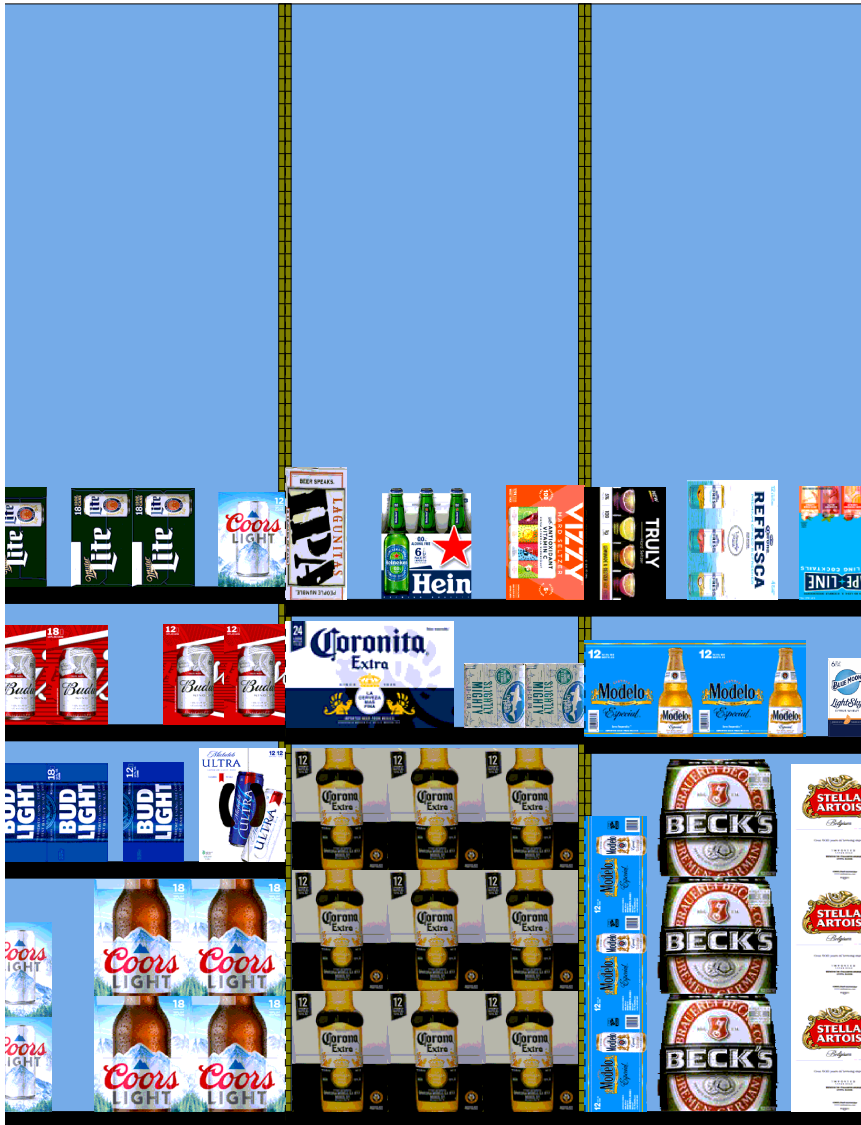

H: 7 ft 6.00 in W: 8 ft D: 2 ft # of segments: 4					
Name: 7		W:24.00 in	D:21.75 in	Avail Space: 1.20 in	Ht Space: 29.43 in
UPC	WIC	Name	HFacings	Orientation	Units
8066095615	103871	Corona Extra 12/12B	3	Side	18
Name: 6		W:24.00 in	D:21.75 in	Avail Space: 0.94 in	Ht Space: 8.93 in
UPC	WIC	Name	HFacings	Orientation	Units
8066095408	124097	Coronita Extra 24/7B	1	Front	2
63848900364	591055	Dogfish Head Slightly Mighty 6/12C	2	Side 90	4
Name: 5		W:24.00 in	D:21.75 in	Avail Space: 5.64 in	Ht Space: 47.68 in
UPC	WIC	Name	HFacings	Orientation	Units
72383021212	599478	Lagunitas IPA 12/12C	1	Top 90	2
7289000621	113340	Heineken 0.0 6/12B	1	Front	4
3410001232	838127	Vizzy Seltzer Variety Pack 12/12C SC	1	Front 90	3