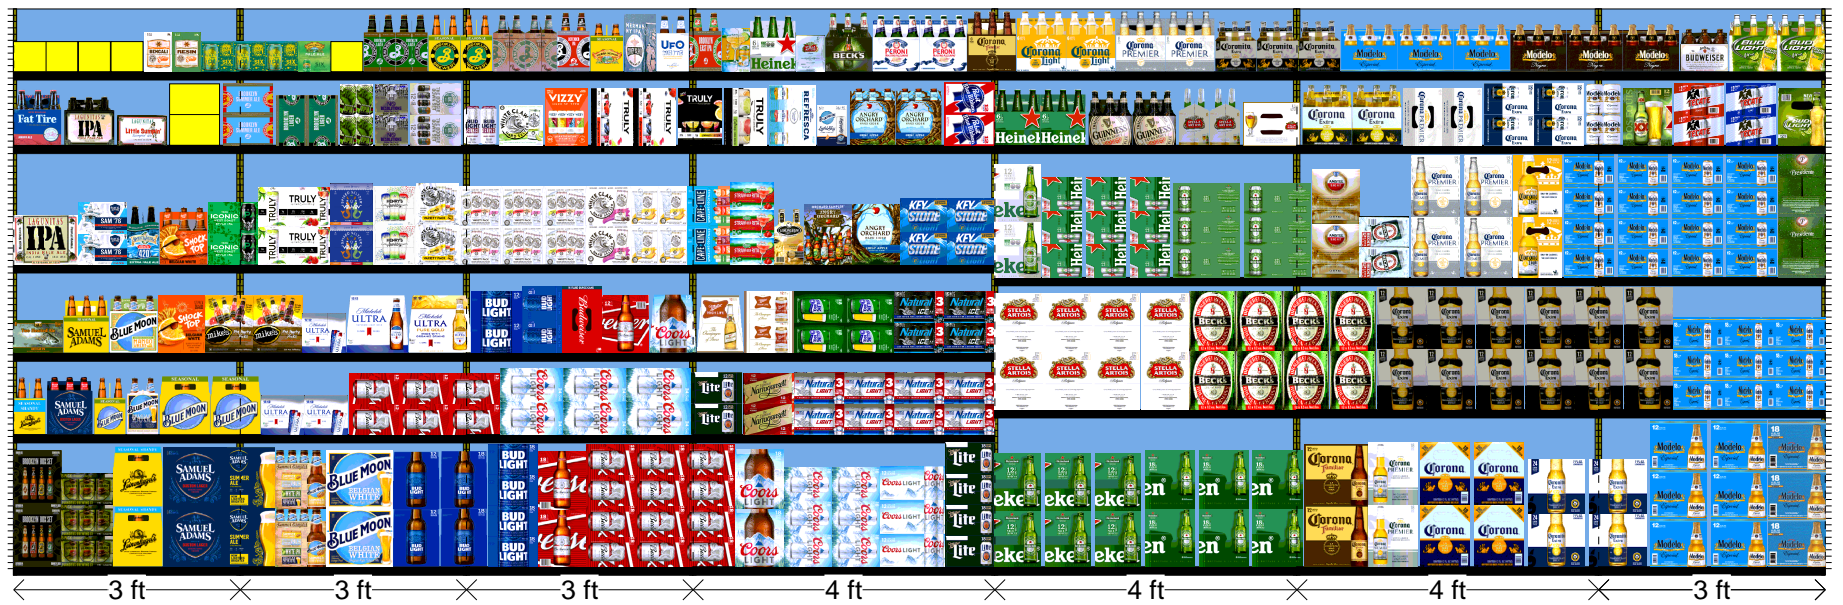

Original PSA
Height: 7 ft 6 in

Original PSA
Height: 7 ft 6 in

H: 7 ft 6.00 in | W: 24 ft | D: 1 ft 10.00 in | # of segments: 7

Name: 6		W:36.00 in	D:20.00 in	Avail Space: 2.60 in		Ht Space: 19.68 in
UPC	WIC	Name		HFacings	Orientation	Units
3061300071	209318	Brooklyn Variety Pack 12/12B		1	Side	4
64286090024	365597	Founders All Day IPA 15/12C		1	Side 90	3
3410051607	265560	Leinenkugel Seasonal Shandy 12/1...		1	Side	2
8769210014	109547	Samuel Adams Boston Lgr 12/12B		1	Front	4

Name: 5		W:36.00 in	D:20.00 in	Avail Space: -2.35 in		Ht Space: 11.68 in
UPC	WIC	Name		HFacings	Orientation	Units
3410051605	268371	Leinenkugel Seasonal Shandy 6/12B		1	Side	2
8769210012	106469	Samuel Adams Boston Lgr 6/12B		1	Front	4
7199009532	109684	Blue Moon Seasonal 6/12B		1	Side	2
7199009511	109725	Blue Moon Belgian White Ale 6/12B		1	Side	2
7199009536	132289	Blue Moon Seasonal 12/12B		2	Side	2

Name: 4		W:36.00 in	D:20.00 in	Avail Space: 5.90 in		Ht Space: 12.68 in
UPC	WIC	Name		HFacings	Orientation	Units
74052211088	563184	Bell's Two Hearted Ale 6/12C		1	Front	3
8769230050	111567	Samuel Adams Seasonal 6/12B		1	Front	4
7199009561	923847	Blue Moon Mango Wheat 6/12B		1	Front	4
1820015981	128059	Shock Top Belgian White Ale 12/12B		1	Side	2