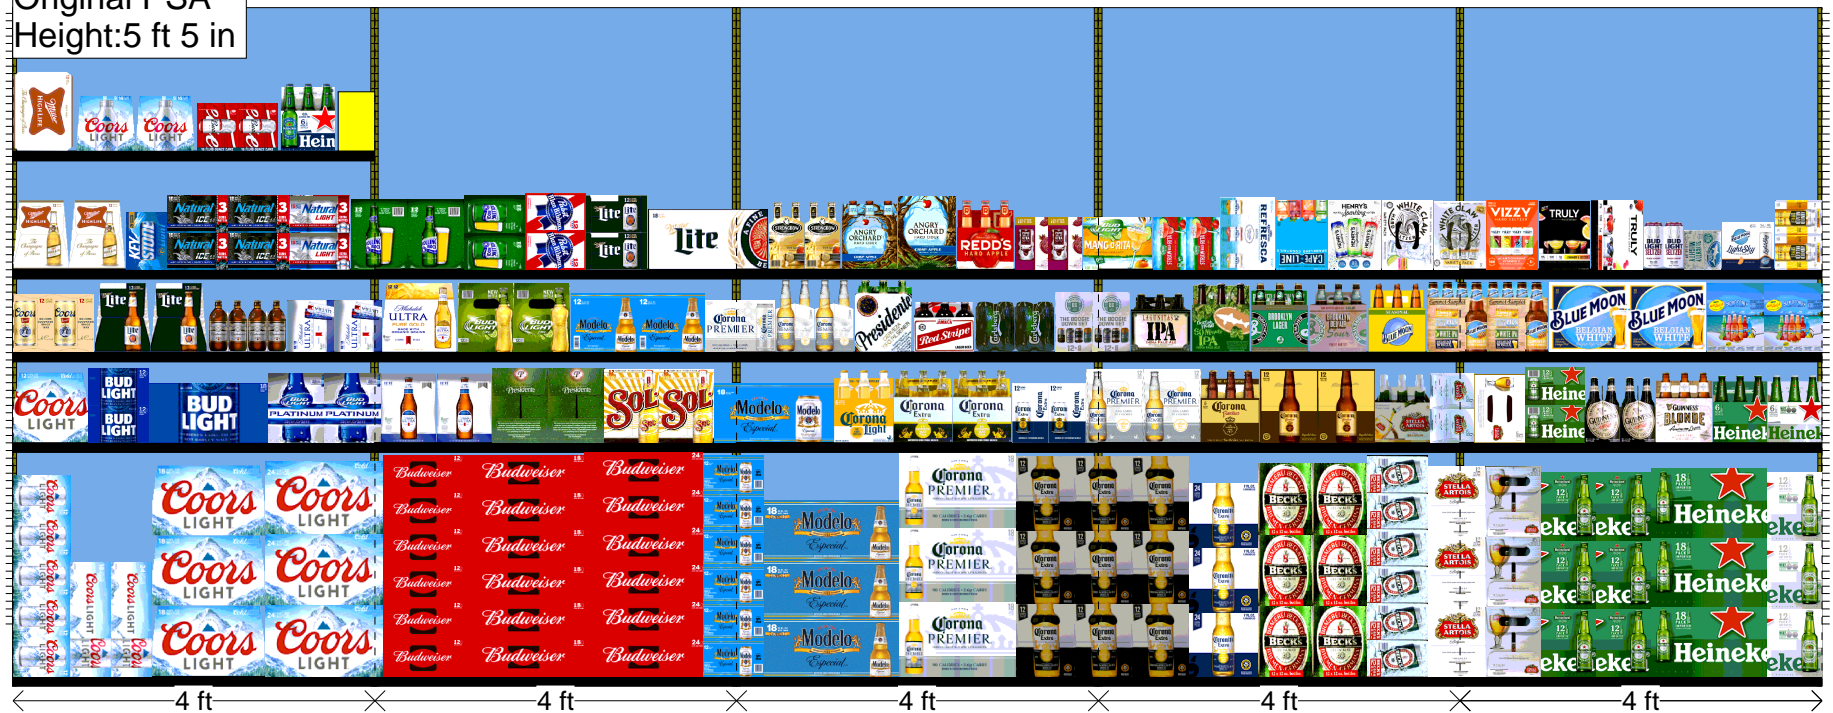

Original PSA  
Height: 5 ft 5 in

Original PSA  
Height: 5 ft 5 in

H: 7 ft 6.00 in | W: 20 ft | D: 2 ft | # of segments: 5

Name: 5		W:48.00 in	D:14.00 in	Avail Space: -0.56 in		Ht Space: 29.68 in
UPC	WIC	Name		HFacings	Orientation	Units
7199000048	191504	Coors Light 12/12C		1	Side 90	5
7199030017	109148	Coors Light 18/12C		1	Top 90	1
7199031600	191505	Coors Light 24/12C		1	Top 90	1
7199030078	115148	Coors Light 18/12B		1	Front	3
7199030079	102255	Coors Light 24/12BBB		1	Front	3