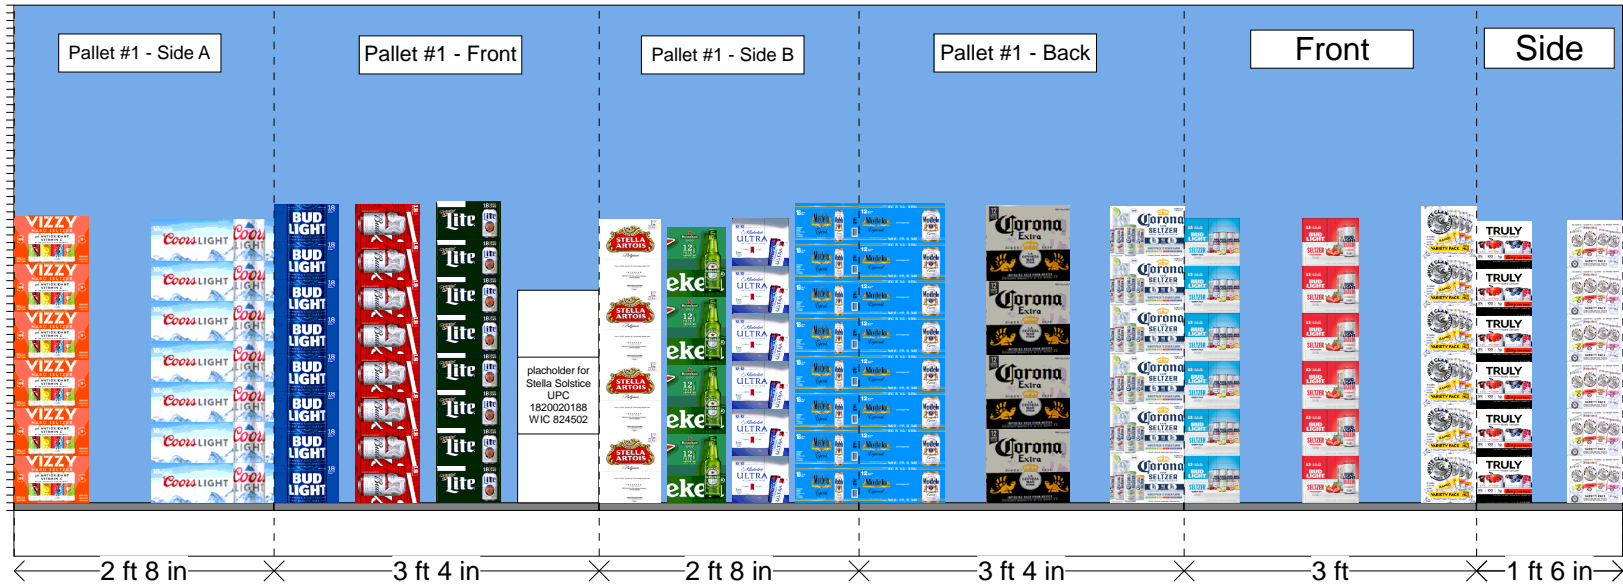

Pallet #1 - Beer Pallet

Pallet #2 - 1/2 Beer Pallet

H: 6 ft W: 16 ft 6.00 in D: 1 ft 10.00 in # of segments: 6

Name: 1	W:32.00 in	D:12.00 in	Avail Space: 7.81 in	Ht Space: 65.00 in	
UPC	WIC	Name	HFacings	Orientation	Units
3410001232	838127	VIZZY SELTZER VRTY PK 12Z 12...	1	Front	6
7199030017	109148	COORS LIGHT CANS 12OZ 18PK	1	Top	7

Name: 2	W:40.00 in	D:12.00 in	Avail Space: 6.39 in	Ht Space: 65.00 in	
UPC	WIC	Name	HFacings	Orientation	Units
1820053218	108499	BUD LIGHT 12OZ CAN 18PK	1	Side 90	8
1820011218	108476	BUDWEISER CAN 12OZ 18PK	1	Side 90	8
3410057340	108526	MILLER LT 12OZ CAN 18PK	1	Side 90	8
1820020188	824502	STELLA ARTOIS SOLSTICE 11.2O...	1	Front	3

Name: 3	W:32.00 in	D:12.00 in	Avail Space: 2.56 in	Ht Space: 65.00 in	
UPC	WIC	Name	HFacings	Orientation	Units
78615000014	117963	STELLA ARTOIS 11.2OZ 12PK	1	Side	4
72890000016	191702	HEINEKEN NRB 12 OZ 12PK	1	Side	4
1820006991	115070	MICHELOB ULTRA CANS 12OZ 12...	1	Side	6
8066095711	128045	MODELO ESPECIAL CANS 12OZ 1...	1	Side 90	8

Pallet #1 - Beer Pallet

Pallet #2 - 1/2 Beer Pallet

63598580006	802810	WHITE CLAW NO2 VARIETY 12OZ...	1	Side	6
Name: 6 W: 18.00 in D: 12.00 in Avail Space: 4.50 in Ht Space: 65.00 in					
UPC	WIC	Name	HFacings	Orientation	Units
8769200686	756659	TRULY VARIETY BERRY 12/12 CA...	1	Side	6
63598554890	998463	WHITE CLAW VARIETY PACK 12/1...	1	Side	6