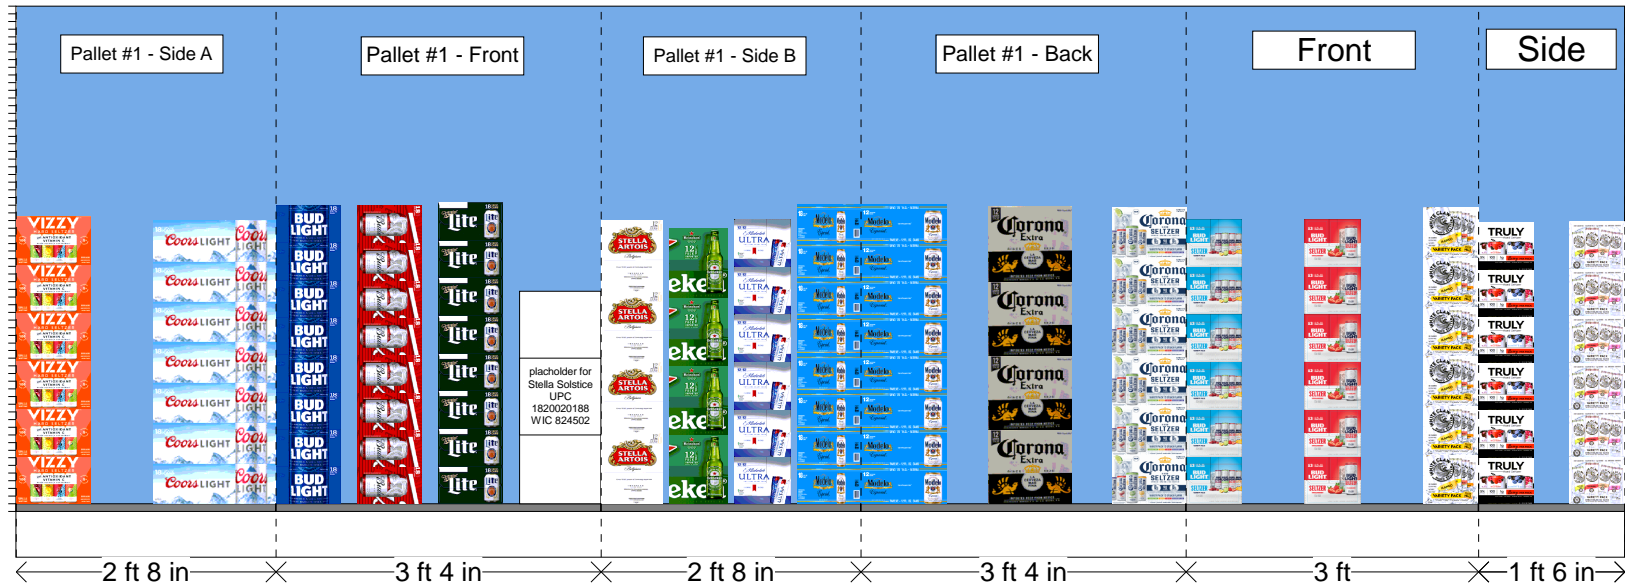

Pallet #1 - Beer Pallet

Pallet #2 - 1/2 Beer Pallet

H: 6 ft W: 16 ft 6.00 in D: 1 ft 10.00 in # of segments: 6

Name: 1	W:32.00 in	D:12.00 in	Avail Space: 7.81 in	Ht Space: 65.00 in	
UPC	WIC	Name	HFacings	Orientation	Units
3410001232	838127	VIZZY SELTZER VRTY PK 12Z 12...	1	Front	6
7199030017	109148	COORS LIGHT CANS 12OZ 18PK	1	Top	7

Name: 2	W:40.00 in	D:12.00 in	Avail Space: 6.39 in	Ht Space: 65.00 in	
UPC	WIC	Name	HFacings	Orientation	Units
1820053218	108499	BUD LIGHT 12OZ CAN 18PK	1	Side 90	8
1820011218	108476	BUDWEISER CAN 12OZ 18PK	1	Side 90	8
3410057340	108526	MILLER LT 12OZ CAN 18PK	1	Side 90	8
1820020188	824502	STELLA ARTOIS SOLSTICE 11.2O...	1	Front	3

Name: 3	W:32.00 in	D:12.00 in	Avail Space: 2.56 in	Ht Space: 65.00 in	
UPC	WIC	Name	HFacings	Orientation	Units
78615000014	117963	STELLA ARTOIS 11.2OZ 12PK	1	Side	4
72890000016	191702	HEINEKEN NRB 12 OZ 12PK	1	Side	4
1820006991	115070	MICHELOB ULTRA CANS 12OZ 12...	1	Side	6
8066095711	128045	MODELO ESPECIAL CANS 12OZ 1...	1	Side 90	8

Pallet #1 - Beer Pallet

Pallet #2 - 1/2 Beer Pallet

63598580006	802810	WHITE CLAW NO2 VARIETY 12OZ...	1	Side	6
Name: 6 W: 18.00 in D: 12.00 in Avail Space: 4.50 in Ht Space: 65.00 in					
UPC	WIC	Name	HFacings	Orientation	Units
8769200686	756659	TRULY VARIETY BERRY 12/12 CA...	1	Side	6
63598554890	998463	WHITE CLAW VARIETY PACK 12/1...	1	Side	6