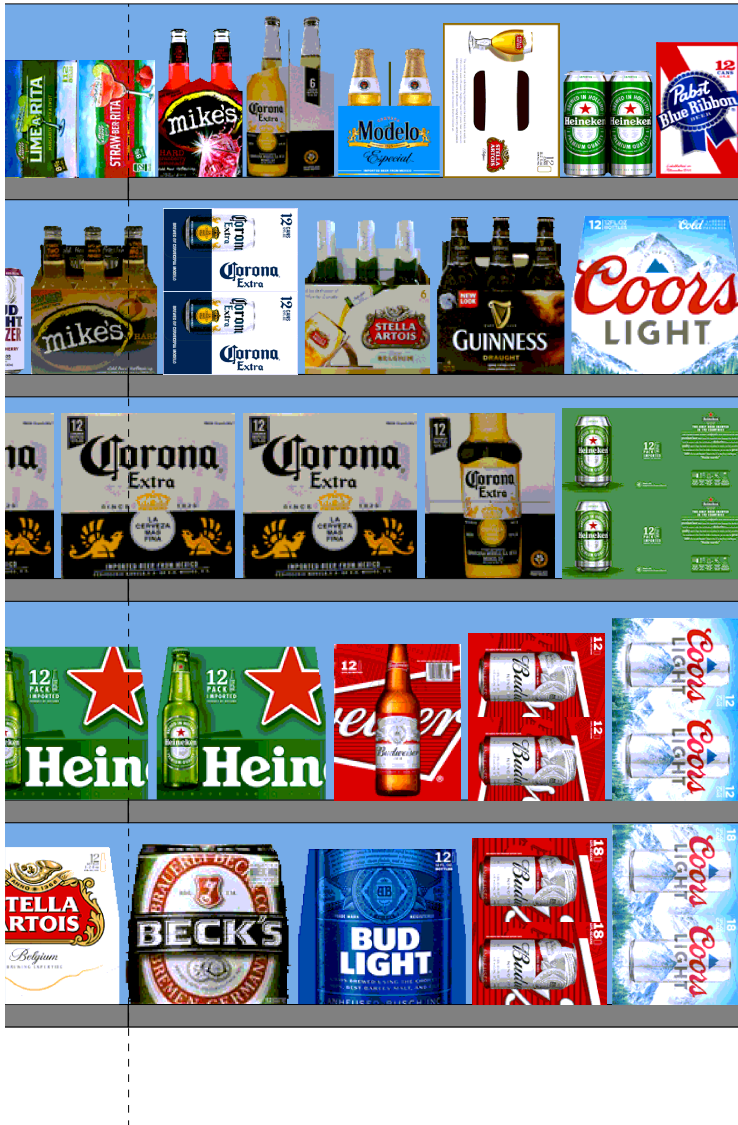

Walgreens 13726 WARM

FALL 20

H: 5 ft 6.00 in | W: 6 ft | D: 1 ft 10.00 in | # of segments: 2

Name: 10		W:36.00 in	D:22.00 in	Avail Space: 0.94 in		Ht Space: 10.68 in
UPC	WIC	Name	HFacings	Orientation	Units	
8248812300	104891	Becks 12/12B	1	Front	3	
1820000769	104255	Bud Light 12/12B	1	Front	2	
1820011218	108476	Budweiser 18/12C	1	Side 90	2	
7199030017	109148	Coors Light 18/12C	1	Side 90	2	

Name: 9		W:36.00 in	D:22.00 in	Avail Space: -6.83 in		Ht Space: 11.68 in
UPC	WIC	Name	HFacings	Orientation	Units	
7289000016	191702	Heineken 12/12B	2	Front	6	
1820000771	104254	Budweiser 12/12B	1	Side	2	
1820011047	191301	Budweiser 12/12C	1	Side 90	4	
7199000048	191504	Coors Light 12/12C	1	Side 90	4	

Name: 8		W:36.00 in	D:22.00 in	Avail Space: 25.50 in		Ht Space: 10.68 in
UPC	WIC	Name	HFacings	Orientation	Units	
7289000020	191101	Heineken 12/12C	1	Top	4	

Name: 7		W:36.00 in	D:22.00 in	Avail Space: 3.25 in		Ht Space: 10.25 in
UPC	WIC	Name	HFacings	Orientation	Units	
8066095695	123722	Corona Extra 12/12C	1	Side 90	4	
7861500001	114758	Stella Artois 6/11B	1	Front	4	
8382010401	114299	Guinness Draught 6/11B	1	Front	4	
7199030069	112810	Coors Light 12/12B	1	Front	2	

Name: 6		W:36.00 in	D:22.00 in	Avail Space: 2.85 in		Ht Space: 10.18 in
UPC	WIC	Name	HFacings	Orientation	Units	
63598560611	114327	Mikes Hard Cranberry Lemonade 6/...	1	Side	2	
8066095605	124690	Corona Extra 6/12B	1	Side	2	
8066095765	122918	Modelo 6/12B	1	Side	2	
78615000016	953067	Stella Artois 12/11C	1	Top 90	3	
7289000083	112303	Heineken 4/16C	1	Front	4	
2210000170	192401	Pabst 12/12C	1	Side	2	

00237-01843-12-301-22

POG available in Walgreen's store system 9/11/2020