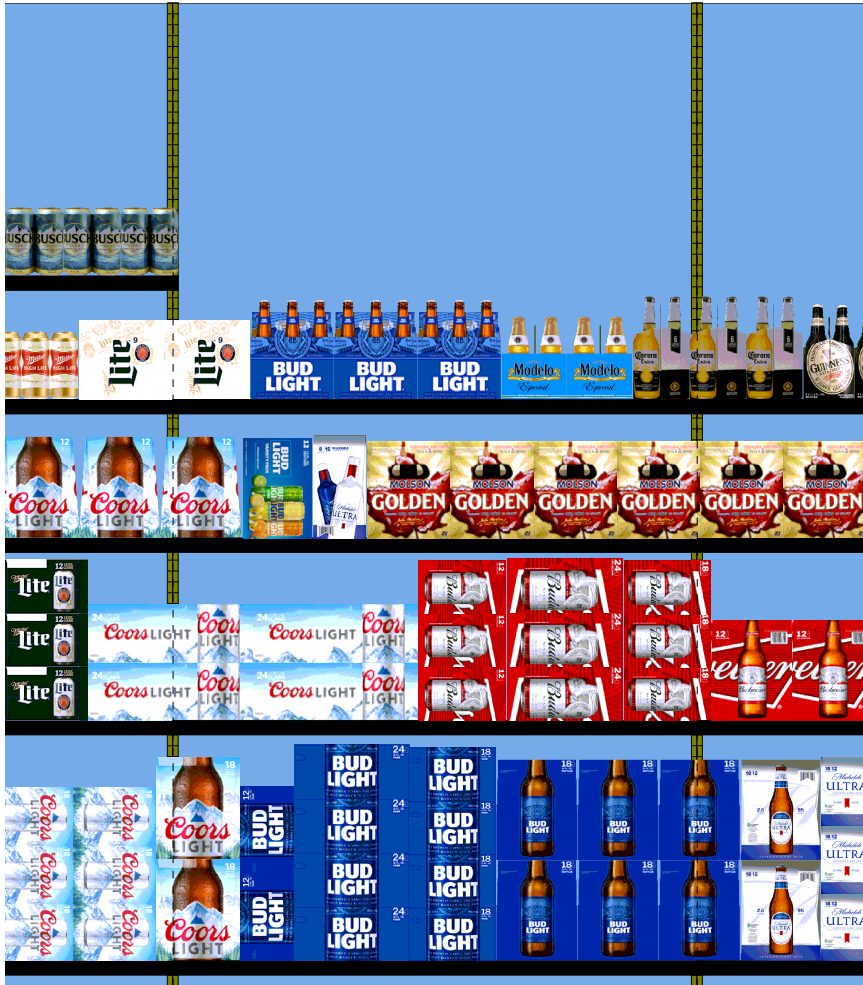

H: 7 ft 6.00 in | W: 24 ft | D: 2 ft 6.00 in | # of segments: 6						
Name: 1		W:48.00 in	D:14.00 in	Avail Space: 1.00 in	Ht Space: 25.00 in	
UPC	WIC	Name	HFacings	Orientation	Units	
7199030078	115148	Coors Light 18/12B	1	Side	2	
1820053047	191305	Bud Light 12/12C	1	Side	2	
1820053168	124683	Bud Light 24/12C	1	Side 90	4	
1820053218	108499	Bud Light 18/12C	1	Side 90	4	
1820053308	117134	Bud Light 18/12B	3	Side	6	
Name: 8		W:48.00 in	D:14.00 in	Avail Space: -8.50 in	Ht Space: 15.36 in	
UPC	WIC	Name	HFacings	Orientation	Units	
7199031600	191505	Coors Light 24/12C	2	Top	4	
1820011047	191301	Budweiser 12/12C	1	Side 90	3	
1820011168	191302	Budweiser 24/12C	1	Side 90	3	
1820011218	108476	Budweiser 18/12C	1	Side 90	3	
Name: 7		W:48.00 in	D:14.00 in	Avail Space: 37.06 in	Ht Space: 11.36 in	
UPC	WIC	Name	HFacings	Orientation	Units	
1820020210	602622	Bud Light Peels Variety 12/12C SC	1	Front 90	2	
1820020011	939195	Michelob Ultra 8/16AL	1	Side	1	
Name: 6		W:48.00 in	D:14.00 in	Avail Space: 13.12 in	Ht Space: 36.32 in	
UPC	WIC	Name	HFacings	Orientation	Units	
1820000833	104565	Bud Light 6/12B	3	Front	6	
8066095765	122918	Modelo 6/12B	2	Side	2