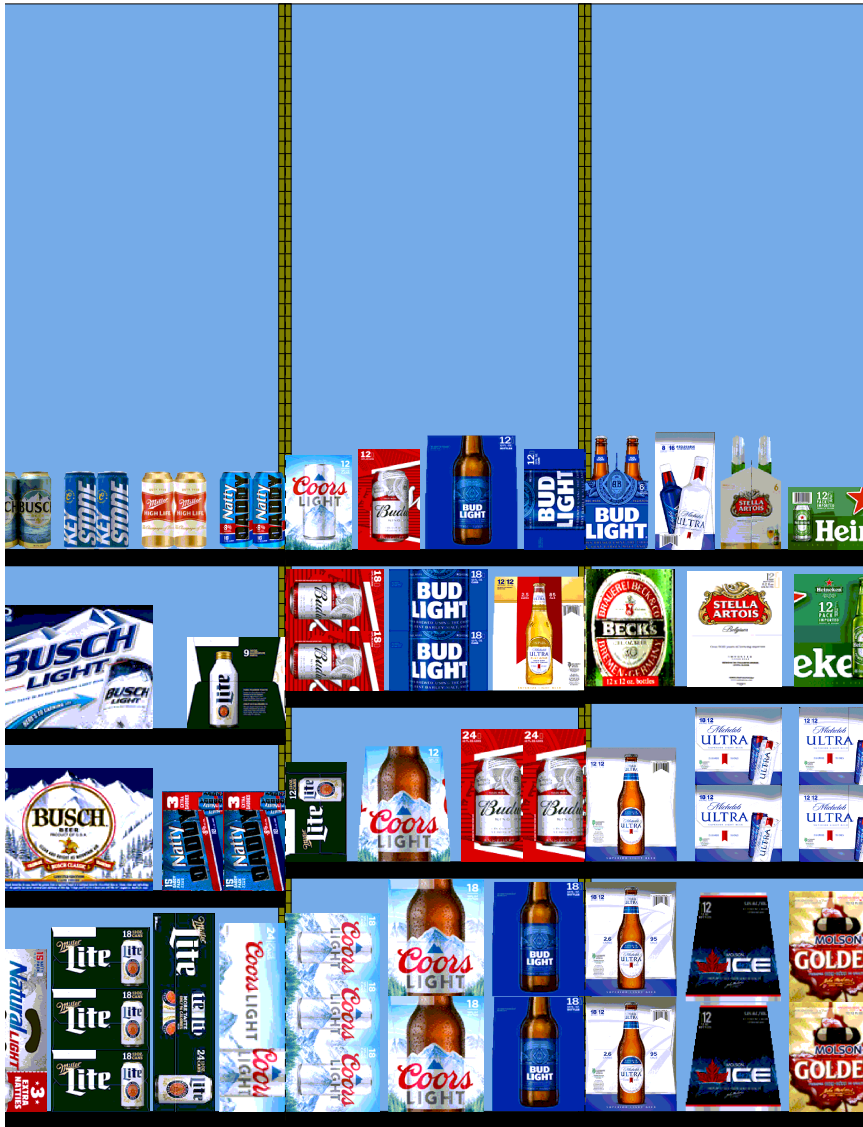

H: 7 ft 6.00 in W: 12 ft D: 2 ft # of segments: 6						
Name: 4		W:24.00 in	D:24.00 in	Avail Space: 1.01 in		Ht Space: 16.36 in
UPC	WIC	Name	HFacings	Orientation	Units	
1820020077	218721	Natural Light 15/12C	1	Top 90		3
3410057340	108526	Miller Lite 18/12C	1	Side 90		3
3410057306	191852	Miller Lite 24/12C	1	Top 90		2
7199031600	191505	Coors Light 24/12C	1	Top 90		2
Name: 3		W:24.00 in	D:24.00 in	Avail Space: 0.86 in		Ht Space: 11.68 in
UPC	WIC	Name	HFacings	Orientation	Units	
1820061030	111192	Busch 30/12D	1	Front		3
1820020078	403394	Natty Daddy 15/12C	2	Side		2
Name: 2		W:24.00 in	D:24.00 in	Avail Space: 2.85 in		Ht Space: 13.00 in
UPC	WIC	Name	HFacings	Orientation	Units	
1820086031	111180	Busch Light 30/12D	1	Front		3
3410057023	129793	Miller Lite 9/16AL	1	Side		3
Name: 1		W:24.00 in	D:24.00 in	Avail Space: 3.08 in		Ht Space: 43.68 in
UPC	WIC	Name	HFacings	Orientation	Units	
1820000063	191353	Busch 6/16C	1	Side		3
7199048008	105881	Keystone Light 6/16C	1	Side		3
3410000007	192053	Miller High Life 6/16C	1	Side		3
1820025878	985130	Natty Daddy 6/16C	1	Side		3

H: 7 ft 6.00 in | W: 12 ft | D: 2 ft | # of segments: 6

Name: 8		W:24.00 in	D:24.00 in	Avail Space: 1.34 in		Ht Space: 18.68 in
UPC	WIC	Name		HFacings	Orientation	Units
7199030017	109148	Coors Light 18/12C		1	Side 90	3
7199030078	115148	Coors Light 18/12B		1	Side	2
1820053308	117134	Bud Light 18/12B		1	Side	2