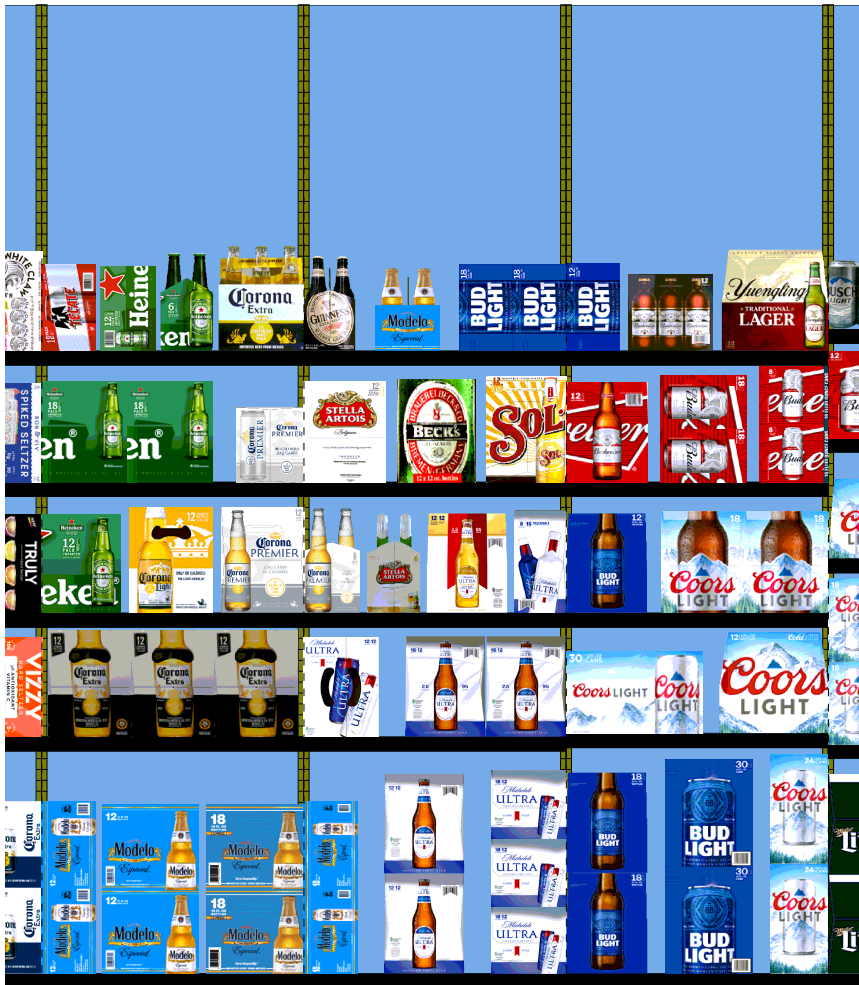

H: 7 ft 6.00 in | W: 12 ft | D: 2 ft | # of segments: 6					
Name: 20		W:24.00 in	D:24.00 in	Avail Space: 4.89 in	Ht Space: 20.36 in
UPC	WIC	Name	HFacings	Orientation	Units
8066095711	128045	Modelo 18/12C	1	Side	2
1820005990	113884	Michelob Ultra 12/12B	1	Side	4
1820096721	123659	Michelob Ultra 18/12C SC	1	Side 90	3
Name: 19		W:24.00 in	D:24.00 in	Avail Space: 2.41 in	Ht Space: 10.00 in
UPC	WIC	Name	HFacings	Orientation	Units
1820006991	115070	Michelob Ultra 12/12C SC	1	Top 90	3
1820096624	117716	Michelob Ultra 18/12B	2	Side	2
Name: 18		W:24.00 in	D:24.00 in	Avail Space: 1.81 in	Ht Space: 10.68 in
UPC	WIC	Name	HFacings	Orientation	Units
3354495041	881585	Corona Premier 6/12B	1	Side	3
7861500001	114758	Stella Artois 6/11B	1	Side	3
1820020083	754819	Michelob Ultra Pure Gold 12/12B	1	Side	2
1820020011	939195	Michelob Ultra 8/16AL	1	Side	2
Name: 17		W:24.00 in	D:24.00 in	Avail Space: 2.00 in	Ht Space: 10.68 in
UPC	WIC	Name	HFacings	Orientation	Units
78615000014	117963	Stella Artois 12/11B	1	Side	2
8248812300	104891	Becks 12/12B	1	Side	2
7231123021	112872	Sol 12/12B	1	Side	2
Name: 16		W:24.00 in	D:24.00 in	Avail Space: 3.56 in	Ht Space: 31.68 in
UPC	WIC	Name	HFacings	Orientation	Units
8382012393	102600	Guinness Extra Stout 6/11B	1	Side	3
8066095765	122918	Modelo 6/12B	1	Side	2
1820053218	108499	Bud Light 18/12C	2	Side	2

05030-00134-12-036-36

POG available in Walgreen's store system 9/11/2020