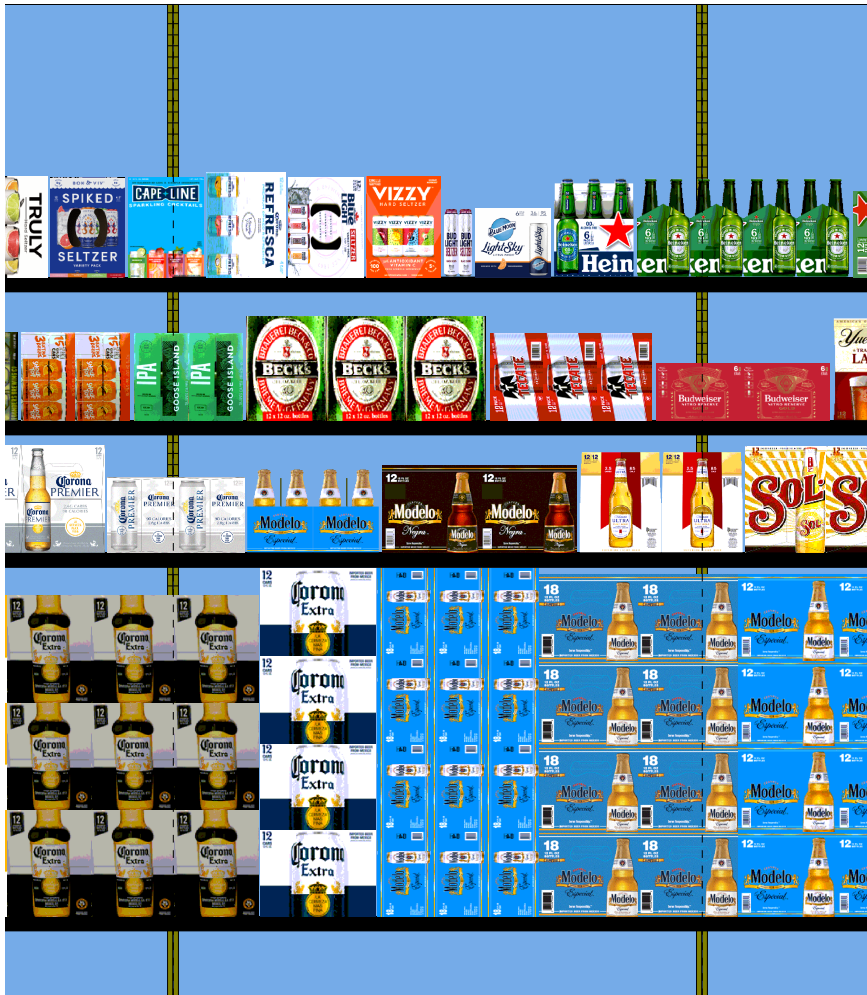

H: 7 ft 6.00 in | W: 24 ft | D: 1 ft 5.00 in | # of segments: 6

Name: 13		W:48.00 in	D:16.25 in	Avail Space: 4.90 in		Ht Space: 31.68 in
UPC	WIC	Name		HFacings	Orientation	Units
8066095695	123722	CORONA EXTRA CAN 12OZ 12PK		1	Front	12
8066095711	128045	MODELO ESPECIAL CANS 12OZ ...		3	Side	12
3354495027	632153	MODELO 12OZ18B		2	Side	8

Name: 12		W:48.00 in	D:13.75 in	Avail Space: -8.80 in		Ht Space: 10.68 in
UPC	WIC	Name		HFacings	Orientation	Units
3354495044	491818	CORONA PREMIER 12OZ 12C		2	Side	2
8066095765	122918	MODELO ESPECIAL BTL 12OZ 6S		2	Side	2
8066095787	122848	MODELO NEGRA 12OZ 12S		2	Side	2
1820020083	754819	MICHELOB ULTRA PURE GLD 12...		2	Side	2

Name: 11		W:48.00 in	D:13.75 in	Avail Space: 1.96 in		Ht Space: 11.68 in
UPC	WIC	Name		HFacings	Orientation	Units
73692011651	403391	GOOSE ISLAND IPA 12Z 15C		2	Side	2
8248812300	104891	BECKS NRB 12 OZ 12PK		3	Side	3
8982690033	107123	TECATE 12OZ CAN 12PK		3	Side	3

Name: 10		W:48.00 in	D:13.75 in	Avail Space: 10.72 in		Ht Space: 24.75 in
UPC	WIC	Name		HFacings	Orientation	Units
3354400013	574485	CORONA RFRSH VAR12Z12PK CN		1	Top 90	2
7031001663	531873	LABATT BLUE LT SLTZR VP 12OZ...		1	Top 90	2
3410001232	838127	VIZZY SELTZER VRTY PK 12Z 12...		1	Top 90	2
1820026089	551372	BUD LIGHT SLTZR BLK CHRY 16...		1	Front	5
7199009591	602533	BLUE MOON LIGHT SKY 12OZ 6C		1	Front	3
7289000621	113340	HEINEKEN 0.0 12OZ 6B		1	Front	2