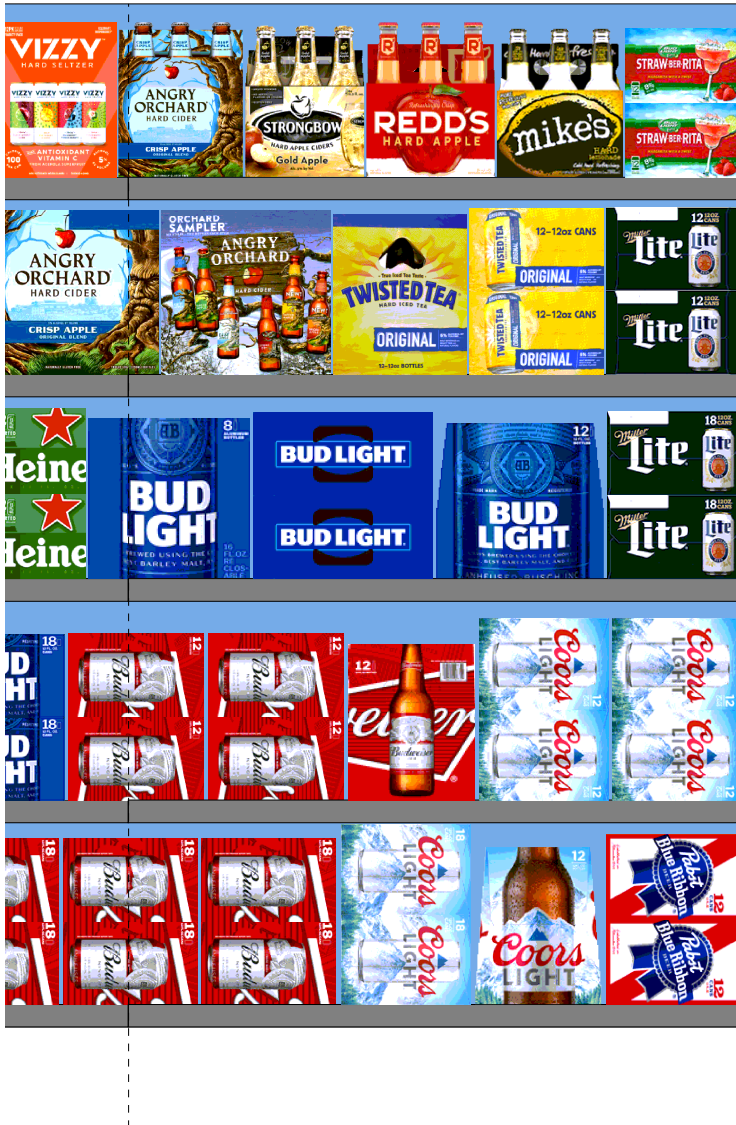

Walgreens 10914 WARM

FALL 20

H: 5 ft 6.00 in | W: 9 ft | D: 1 ft 10.00 in | # of segments: 3						
Name: 15		W:36.00 in	D:22.00 in	Avail Space: -10.53 in		Ht Space: 10.68 in
UPC	WIC	Name	HFacings	Orientation	Units	
1820011218	108476	Budweiser 18/12C	3	Side 90	6	
7199030017	109148	Coors Light 18/12C	1	Side 90	2	
7199030069	112810	Coors Light 12/12B	1	Side	2	
2210000170	192401	Pabst 12/12C	1	Side 90	4	
Name: 14		W:36.00 in	D:22.00 in	Avail Space: -2.46 in		Ht Space: 11.68 in
UPC	WIC	Name	HFacings	Orientation	Units	
1820011047	191301	Budweiser 12/12C	2	Side 90	8	
1820000771	104254	Budweiser 12/12B	1	Side	2	
7199000048	191504	Coors Light 12/12C	2	Side 90	8	
Name: 13		W:36.00 in	D:22.00 in	Avail Space: -1.70 in		Ht Space: 10.68 in
UPC	WIC	Name	HFacings	Orientation	Units	
1820020998	316744	Bud Light 8/16AL	1	Front	4	
1820053047	191305	Bud Light 12/12C	1	Top	4	
1820000769	104255	Bud Light 12/12B	1	Front	2	
3410057340	108526	Miller Lite 18/12C	1	Side 90	2	
Name: 12		W:36.00 in	D:22.00 in	Avail Space: 2.45 in		Ht Space: 10.25 in
UPC	WIC	Name	HFacings	Orientation	Units	
8769200017	316729	Angry Orchard Variety Pack 12/12B	1	Front	2	
8769283103	132461	Twisted Tea 12/12B	1	Side	2	
8769283134	358882	Twisted Tea 12/12C	1	Side 90	4	
3410057636	191851	Miller Lite 12/12C	1	Side 90	4	
Name: 11		W:36.00 in	D:22.00 in	Avail Space: -0.15 in		Ht Space: 10.18 in
UPC	WIC	Name	HFacings	Orientation	Units	
8769282102	112191	Angry Orchard Crisp Apple 6/12B	1	Front	4	
8834510151	349221	Strongbow Gold Hard Cider 6/11B	1	Front	4	
3410008716	229133	Redd's Apple Ale 6/12B	1	Front	4	
63598510062	112988	Mike's Hard Lemonade 6/11B	1	Front	4	
1820020993	264350	Ritas Straw-Ber-Rita 12/8C	1	Side 90	4	

00237-01762-09-301-22

POG available in Walgreen's store system 9/11/2020