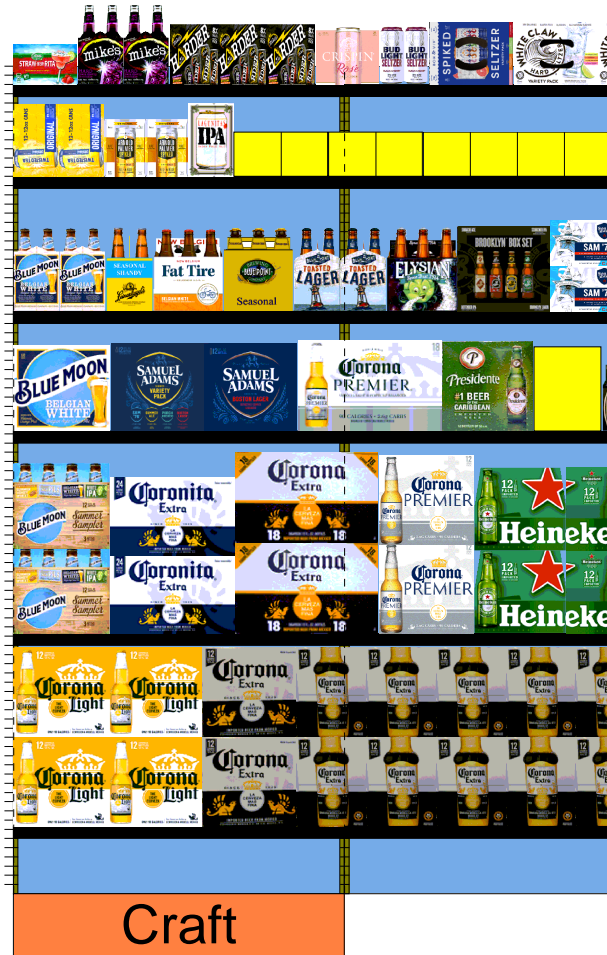

Original PSA  
Height:6 ft

Original PSA  
Height:6 ft

H: 7 ft 6.00 in   W: 15 ft   D: 2 ft 2.00 in   # of segments: 5						
Name: 6		W:36.00 in	D:24.00 in	Avail Space: 15.60 in		Ht Space: 19.68 in
UPC	WIC	Name	HFacings	Orientation	Units	
8066095675	124103	Corona Light 12/12B	2	Front	12	
Name: 5		W:36.00 in	D:20.00 in	Avail Space: -3.34 in		Ht Space: 20.68 in
UPC	WIC	Name	HFacings	Orientation	Units	
7199009554	133527	Blue Moon Brewmaster's Sampler 1...	1	Front	4	
8066095408	124097	Coronita Extra 24/7B	1	Front	4	
8066095680	127315	Corona Extra 18/12B	1	Front	4	
Name: 4		W:36.00 in	D:20.00 in	Avail Space: 5.60 in		Ht Space: 11.68 in
UPC	WIC	Name	HFacings	Orientation	Units	
7199009516	119536	Blue Moon Belgian White Ale 12/12B	1	Front	2	
8769229103	110766	Samuel Adams Ssnl Variety-Mix Pk ...	1	Front	2	
8769210014	109547	Samuel Adams Boston Lgr 12/12B	1	Front	2	
Name: 3		W:36.00 in	D:20.00 in	Avail Space: -4.21 in		Ht Space: 13.36 in
UPC	WIC	Name	HFacings	Orientation	Units	
7199009511	109725	Blue Moon Belgian White Ale 6/12B	2	Side	4	
3410051605	268371	Leinenkugel Seasonal Shandy 6/12B	1	Side	2	
75452700716	634991	New Belgium Fat Tire Belgn White ...	1	Front	4	
68174511118	211684	Blue Point Seasonal 6/12B	1	Front	4	
68174511112	186613	Blue Point Toasted Lager 6/12B	2	Side	4	
Name: 2		W:36.00 in	D:20.00 in	Avail Space: 2.04 in		Ht Space: 8.68 in
UPC	WIC	Name	HFacings	Orientation	Units	
8769283134	358882	Twisted Tea 12/12C	2	Side	4	
61300874833	881075	Arnold Palmer Spiked Half & Half 6/...	2	Side	6	
72383021212	599478	Lagunitas IPA 12/12C	1	Side	2	
86907100026	272420	Montauk Seasonal 6/12C	2	Side	4	
Name: 1		W:36.00 in	D:20.00 in	Avail Space: 3.59 in		Ht Space: 2.00 in
UPC	WIC	Name	HFacings	Orientation	Units	
1820020993	264350	Ritas Straw-Ber-Rita 12/8C	1	Side 90	2	
63598506744	116233	Mikes Hard Black Cherry Lemonad...	2	Side	4	
63598526042	882093	Mikes HARDER Variety 8/16C	3	Side	6	