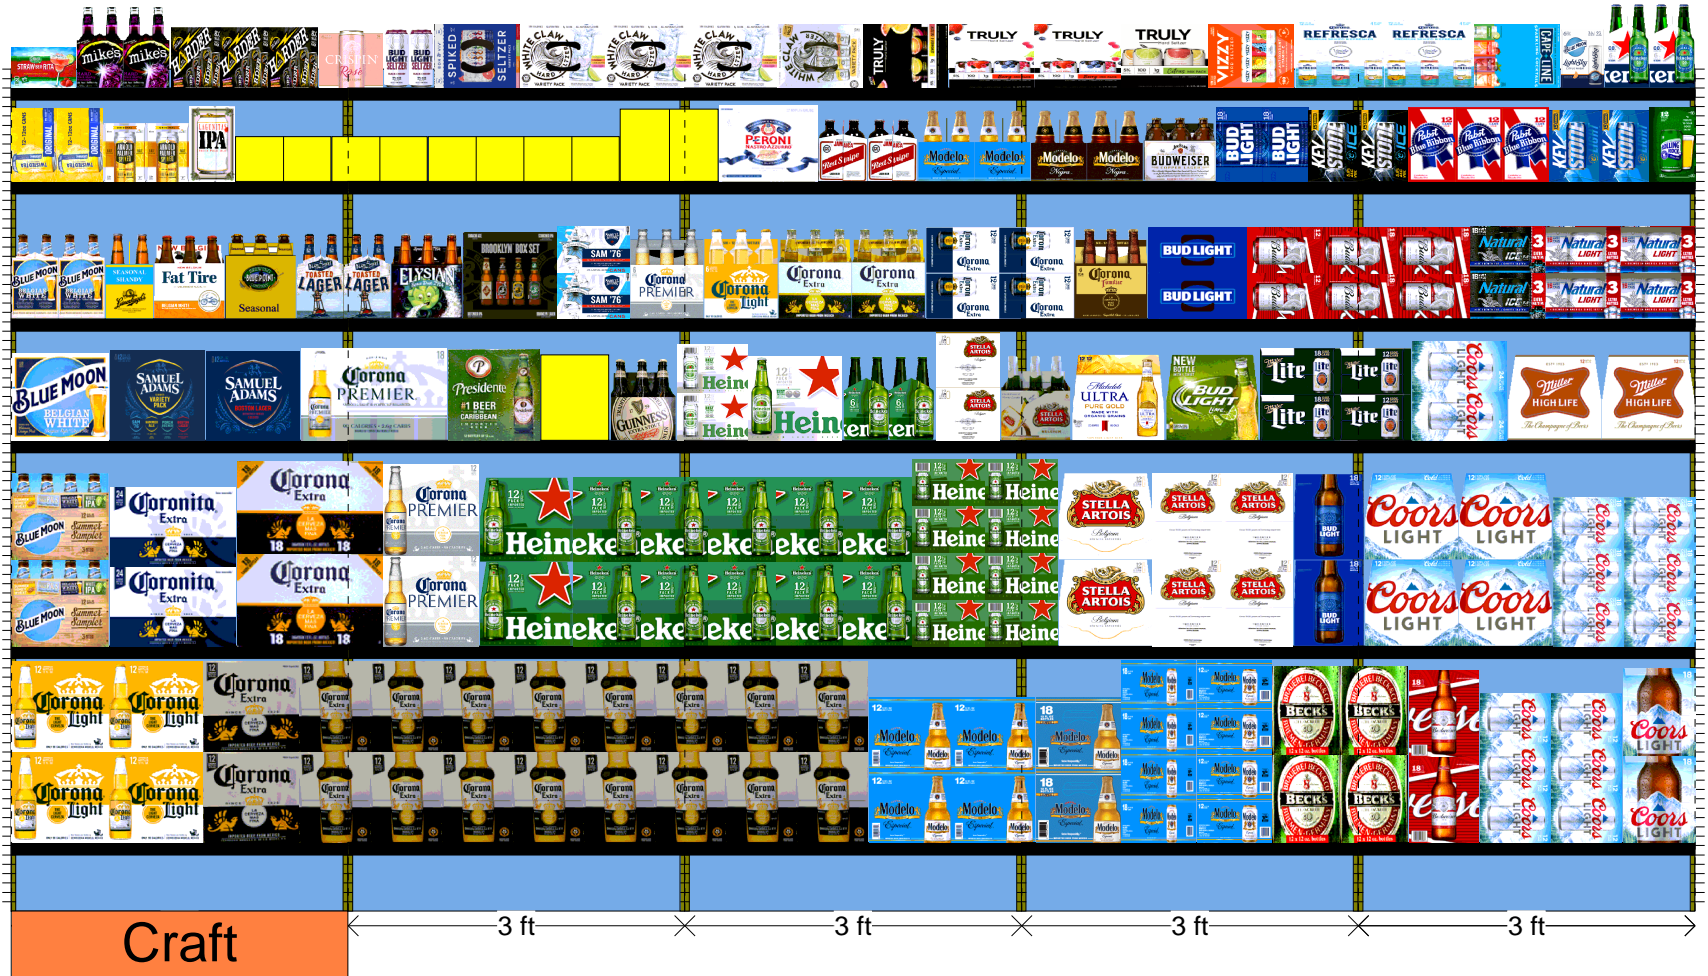

Original PSA  
Height:6 ft

Original PSA  
Height:6 ft

H: 7 ft 6.00 in   W: 15 ft   D: 2 ft 2.00 in   # of segments: 5						
Name: 6		W:36.00 in	D:24.00 in	Avail Space: 15.60 in		Ht Space: 19.68 in
UPC	WIC	Name	HFacings	Orientation	Units	
8066095675	124103	Corona Light 12/12B	2	Front	12	
Name: 5		W:36.00 in	D:20.00 in	Avail Space: -3.34 in		Ht Space: 20.68 in
UPC	WIC	Name	HFacings	Orientation	Units	
7199009554	133527	Blue Moon Brewmaster's Sampler 1...	1	Front	4	
8066095408	124097	Coronita Extra 24/7B	1	Front	4	
8066095680	127315	Corona Extra 18/12B	1	Front	4	
Name: 4		W:36.00 in	D:20.00 in	Avail Space: 5.60 in		Ht Space: 11.68 in
UPC	WIC	Name	HFacings	Orientation	Units	
7199009516	119536	Blue Moon Belgian White Ale 12/12B	1	Front	2	
8769229103	110766	Samuel Adams Ssnl Variety-Mix Pk ...	1	Front	2	
8769210014	109547	Samuel Adams Boston Lgr 12/12B	1	Front	2	
Name: 3		W:36.00 in	D:20.00 in	Avail Space: -4.21 in		Ht Space: 13.36 in
UPC	WIC	Name	HFacings	Orientation	Units	
7199009511	109725	Blue Moon Belgian White Ale 6/12B	2	Side	4	
3410051605	268371	Leinenkugel Seasonal Shandy 6/12B	1	Side	2	
75452700716	634991	New Belgium Fat Tire Belgn White ...	1	Front	4	
68174511118	211684	Blue Point Seasonal 6/12B	1	Front	4	
68174511112	186613	Blue Point Toasted Lager 6/12B	2	Side	4	
Name: 2		W:36.00 in	D:20.00 in	Avail Space: 2.04 in		Ht Space: 8.68 in
UPC	WIC	Name	HFacings	Orientation	Units	
8769283134	358882	Twisted Tea 12/12C	2	Side	4	
61300874833	881075	Arnold Palmer Spiked Half & Half 6/...	2	Side	6	
72383021212	599478	Lagunitas IPA 12/12C	1	Side	2	
86907100026	272420	Montauk Seasonal 6/12C	2	Side	4	
Name: 1		W:36.00 in	D:20.00 in	Avail Space: 3.59 in		Ht Space: 2.00 in
UPC	WIC	Name	HFacings	Orientation	Units	
1820020993	264350	Ritas Straw-Ber-Rita 12/8C	1	Side 90	2	
63598506744	116233	Mikes Hard Black Cherry Lemonad...	2	Side	4	
63598526042	882093	Mikes HARDER Variety 8/16C	3	Side	6	