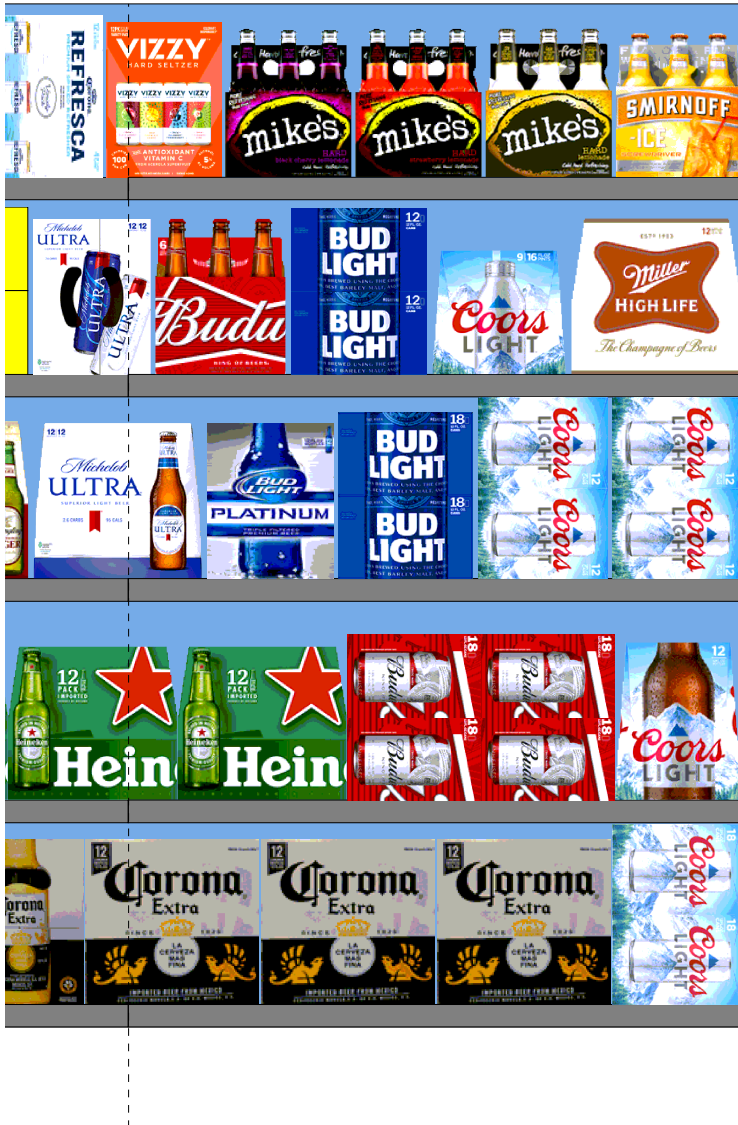

Walgreens 3457 WARM

FALL 20

H: 5 ft 6.00 in | W: 9 ft | D: 1 ft 10.00 in | # of segments: 3						
Name: 15		W:36.00 in	D:22.00 in	Avail Space: 28.43 in		Ht Space: 10.68 in
UPC	WIC	Name	HFacings	Orientation	Units	
7199030017	109148	Coors Light 18/12C	1	Side 90	2	
Name: 14		W:36.00 in	D:22.00 in	Avail Space: 12.84 in		Ht Space: 11.68 in
UPC	WIC	Name	HFacings	Orientation	Units	
1820011218	108476	Budweiser 18/12C	2	Side 90	4	
7199030069	112810	Coors Light 12/12B	1	Side	2	
Name: 13		W:36.00 in	D:22.00 in	Avail Space: 5.59 in		Ht Space: 10.68 in
UPC	WIC	Name	HFacings	Orientation	Units	
1820018992	151413	Bud Light Platinum 12/12B	1	Side	2	
1820053218	108499	Bud Light 18/12C	1	Side 90	2	
7199000048	191504	Coors Light 12/12C	2	Side 90	8	
Name: 12		W:36.00 in	D:22.00 in	Avail Space: 2.57 in		Ht Space: 10.25 in
UPC	WIC	Name	HFacings	Orientation	Units	
1820000834	104564	Budweiser 6/12B	1	Front	4	
1820053047	191305	Bud Light 12/12C	1	Side 90	4	
7199030104	137465	Coors Light 9/16AL	1	Side	2	
3410001509	113325	Miller High Life 12/12B	1	Front	2	
Name: 11		W:36.00 in	D:22.00 in	Avail Space: -0.40 in		Ht Space: 10.18 in
UPC	WIC	Name	HFacings	Orientation	Units	
3410001232	838127	Vizzy Seltzer Variety Pack 12/12C SC	1	Top 90	3	
63598506744	116233	Mikes Hard Black Cherry Lemonad...	1	Front	4	
63598522413	315285	Mikes Hard Strawberry Lemonade 6...	1	Front	4	
63598510062	112988	Mikes Hard Lemonade 6/11B	1	Front	4	
8200075748	157548	Smirnoff Ice Screwdriver 6/11B	1	Front	4	

00237-01627-09-301-22

POG available in Walgreen's store system 9/11/2020