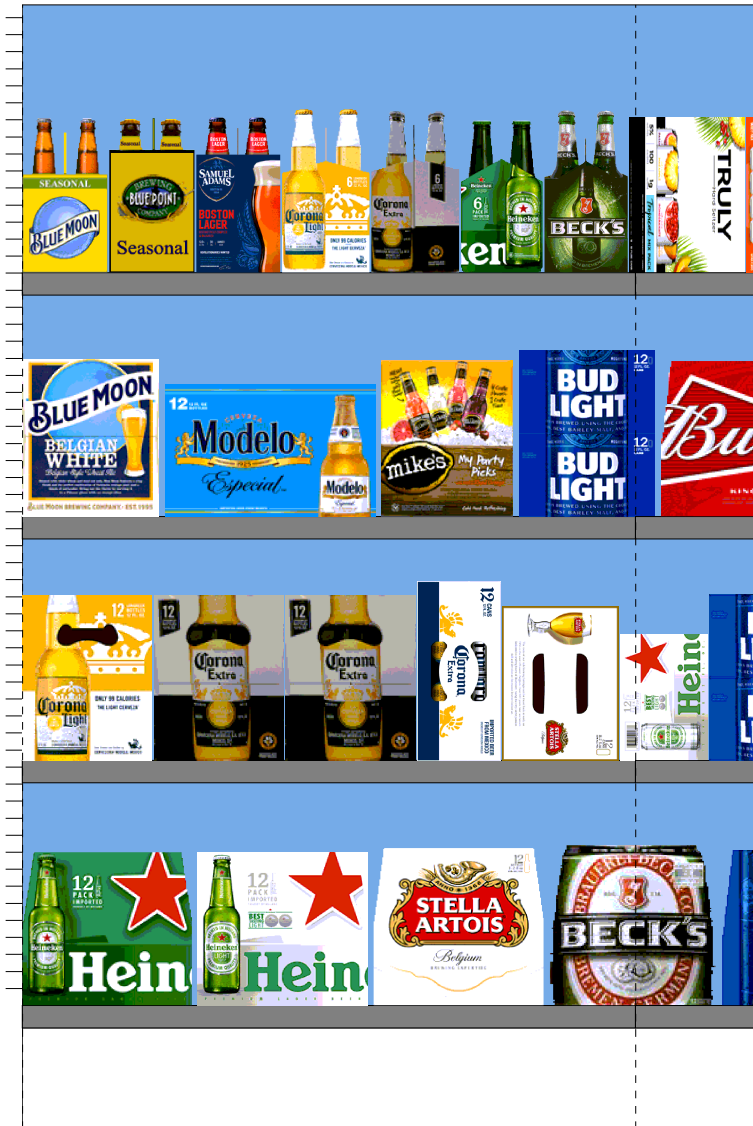

00237-01754-06-301-22

POG available in Walgreen's store system 9/11/2020

H: 5 ft 6.00 in | W: 6 ft | D: 1 ft 10.00 in | # of segments: 2

| Name: 4     |        | W:36.00 in                    | D:22.00 in | Avail Space: -3.66 in | Ht Space: 13.07 in |       |
|-------------|--------|-------------------------------|------------|-----------------------|--------------------|-------|
| UPC         | WIC    | Name                          |            | HFacings              | Orientation        | Units |
| 7289000016  | 191702 | Heineken 12/12B               |            | 1                     | Front              | 3     |
| 7289000159  | 117363 | Heineken Premium Light 12/12B |            | 1                     | Front              | 3     |
| 78615000014 | 117963 | Stella Artois 12/11B          |            | 1                     | Front              | 2     |
| 8248812300  | 104891 | Becks 12/12B                  |            | 1                     | Front              | 3     |