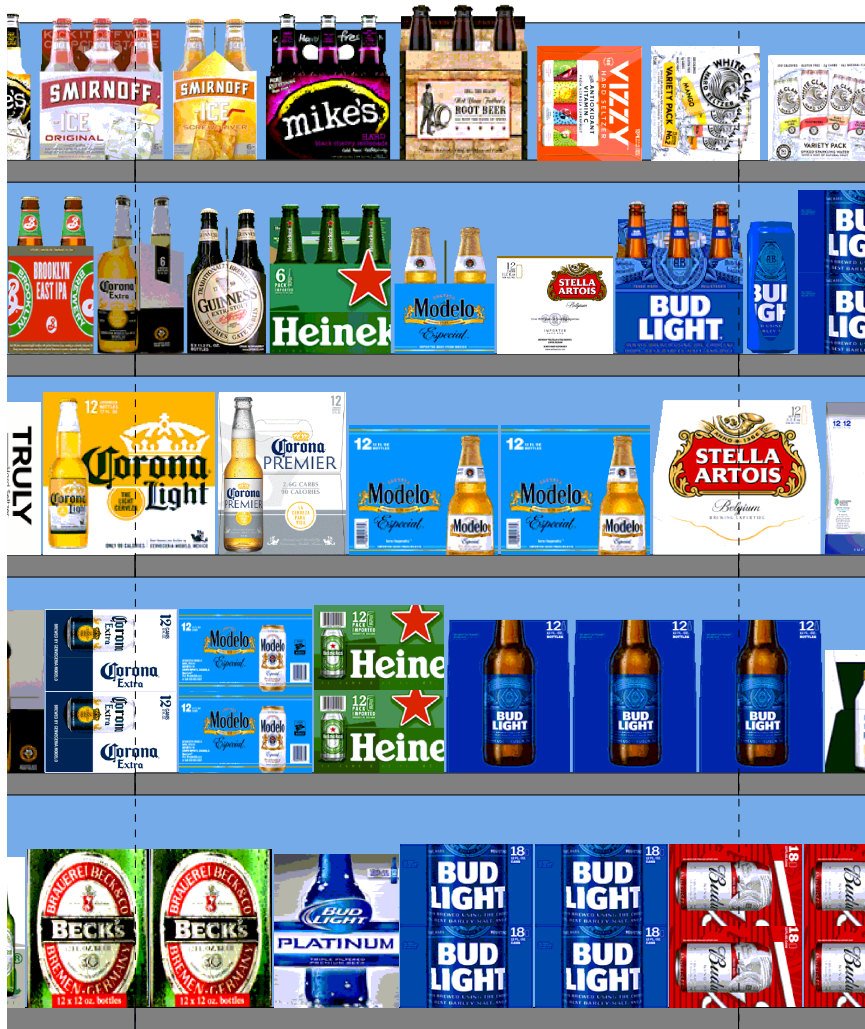

Walgreens 5955 WARM

FALL 20

H: 5 ft 6.00 in | W: 9 ft | D: 1 ft 10.00 in | # of segments: 3						
Name: 10		W:36.00 in	D:22.00 in	Avail Space: -1.58 in		Ht Space: 12.68 in
UPC	WIC	Name	HFacings	Orientation	Units	
8248812300	104891	Becks 12/12B	2	Side	4	
1820018992	151413	Bud Light Platinum 12/12B	1	Side	2	
1820053218	108499	Bud Light 18/12C	2	Side 90	4	
Name: 9		W:36.00 in	D:22.00 in	Avail Space: -1.83 in		Ht Space: 11.68 in
UPC	WIC	Name	HFacings	Orientation	Units	
8066095715	115154	Modelo 12/12C	1	Side 90	4	
7289000020	191101	Heineken 12/12C	1	Side 90	4	
1820000769	104255	Bud Light 12/12B	3	Side	6	
Name: 8		W:36.00 in	D:22.00 in	Avail Space: 0.74 in		Ht Space: 10.68 in
UPC	WIC	Name	HFacings	Orientation	Units	
3354495042	828602	Corona Premier 12/12B	1	Side	2	
8066095757	122847	Modelo 12/12B	2	Side	2	
7861500014	117963	Stella Artois 12/11B	1	Front	2	
Name: 7		W:36.00 in	D:22.00 in	Avail Space: -1.53 in		Ht Space: 10.25 in
UPC	WIC	Name	HFacings	Orientation	Units	
8066095605	124690	Corona Extra 6/12B	1	Side	2	
8382012393	102600	Guinness Extra Stout 6/11B	1	Side	3	
7289000011	191700	Heineken 6/12B	1	Front	4	
8066095765	122918	Modelo 6/12B	1	Side	2	
7861500016	953067	Stella Artois 12/11C	1	Side	2	
1820000833	104565	Bud Light 6/12B	1	Front	4	
Name: 6		W:36.00 in	D:22.00 in	Avail Space: 3.27 in		Ht Space: 8.18 in
UPC	WIC	Name	HFacings	Orientation	Units	
8200075748	157548	Smirnoff Ice Screwdriver 6/11B	1	Side	2	
63598506744	116233	Mikes Hard Black Cherry Lemonad...	1	Front	4	
9200002000	904241	Small Town Not Your Fathers RTBr ...	1	Front	4	
3410001232	838127	Vizzy Seltzer Variety Pack 12/12C SC	1	Side 90	2	
63598580006	802810	White Claw Variety Pk2 HrdSeltzr 1...	1	Side 90	2	

00237-01651-09-301-22

POG available in Walgreen's store system 9/11/2020