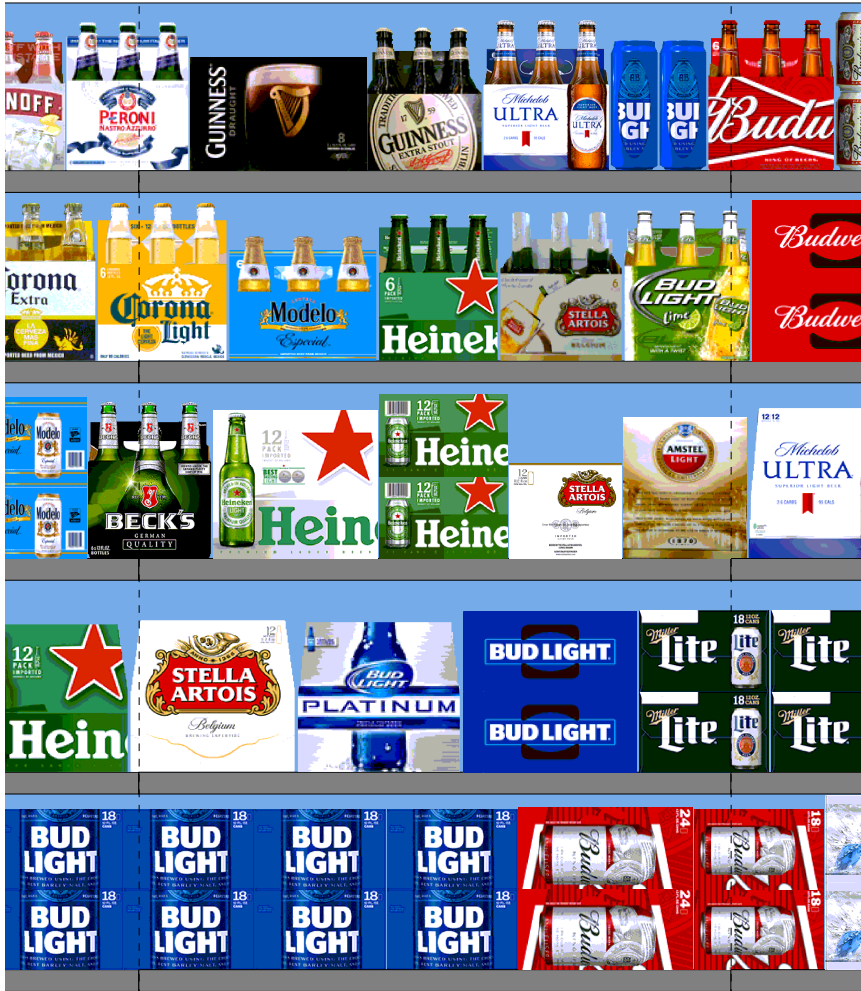

H: 5 ft 6.00 in | W: 12 ft | D: 1 ft 10.00 in | # of segments: 4

Name:	15	W:36.00 in	D:22.00 in	Avail Space: -6.05 in	Ht Space: 10.68 in
UPC	WIC	Name	HFacings	Orientation	Units
1820053218	33079	Bud Light 18/12C	4	Side 90	8
1820011168	488	Budweiser 24/12C	1	Side 90	2

Name:	14	W:36.00 in	D:22.00 in	Avail Space: 5.59 in	Ht Space: 11.68 in
UPC	WIC	Name	HFacings	Orientation	Units
78615000014	50820	Stella Artois 12/11B	1	Front	2
1820018992	85984	Bud Light Platinum 12/12B	1	Front	2
1820053047	10401	Bud Light 12/12C	1	Top	4

Name:	13	W:36.00 in	D:22.00 in	Avail Space: -3.43 in	Ht Space: 10.68 in
UPC	WIC	Name	HFacings	Orientation	Units
8248812345	196	Becks 6/12B	1	Front	4
7289000159	71140	Heineken Premium Light 12/12B	1	Front	3
7289000020	32294	Heineken 12/12C	1	Side 90	4
78615000016	107394	Stella Artois 12/11C	1	Side	2
7289010016	32645	Amstel Light 12/12B	1	Side	2

Name:	12	W:36.00 in	D:22.00 in	Avail Space: -3.04 in	Ht Space: 10.25 in
UPC	WIC	Name	HFacings	Orientation	Units
8066095625	32295	Corona Light 6/12B	1	Front	4
8066095765	33519	Modelo 6/12B	1	Front	3
7289000011	2018	Heineken 6/12B	1	Front	4
78615000001	48439	Stella Artois 6/11B	1	Front	4
1820014991	76505	Bud Light Lime 6/12B	1	Front	4

Name:	11	W:36.00 in	D:22.00 in	Avail Space: 4.99 in	Ht Space: 10.18 in
UPC	WIC	Name	HFacings	Orientation	Units
8382012368	48057	Guinness Draught 8/15C	1	Front	4
8382012393	6669	Guinness Extra Stout 6/11B	1	Front	4
1820005989	49017	Michelob Ultra 6/12B	1	Front	4
1820021986	91348	Bud Light 3/25C	2	Side	4