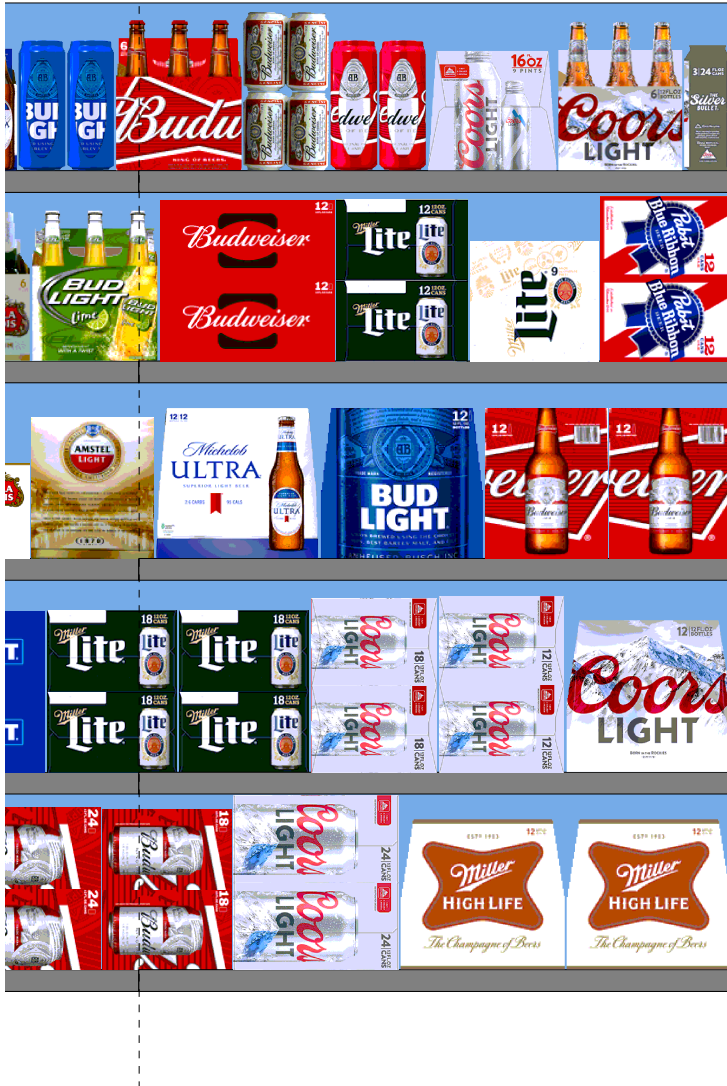

H: 5 ft 6.00 in | W: 12 ft | D: 1 ft 10.00 in | # of segments: 4

Name: 20		W:36.00 in	D:22.00 in	Avail Space: -1.92 in		Ht Space: 10.68 in
UPC	WIC	Name		HFacings	Orientation	Units
1820011218	33077	Budweiser 18/12C		1	Side 90	2
7199031600	20454	Coors Light 24/12C		1	Side 90	2
3410001509	48328	Miller High Life 12/12B		2	Front	4

Name: 19		W:36.00 in	D:22.00 in	Avail Space: -4.88 in		Ht Space: 11.68 in
UPC	WIC	Name		HFacings	Orientation	Units
3410057340	33307	Miller Lite 18/12C		2	Side 90	4
7199030017	33699	Coors Light 18/12C		1	Side 90	2
7199000048	5704	Coors Light 12/12C		1	Side 90	4
7199030069	47532	Coors Light 12/12B		1	Front	2

Name: 18		W:36.00 in	D:22.00 in	Avail Space: 1.48 in		Ht Space: 10.68 in
UPC	WIC	Name		HFacings	Orientation	Units
1820005990	49018	Michelob Ultra 12/12B		1	Front	2
1820000769	31657	Bud Light 12/12B		1	Front	2
1820000771	31665	Budweiser 12/12B		2	Side	4

Name: 17		W:36.00 in	D:22.00 in	Avail Space: 1.76 in		Ht Space: 10.25 in
UPC	WIC	Name		HFacings	Orientation	Units
1820011047	455	Budweiser 12/12C		1	Top	4
3410057636	2789	Miller Lite 12/12C		1	Side 90	4
3410057023	77081	Miller Lite 9/16AL		1	Front	2
2210000170	3428	Pabst 12/12C		1	Side 90	4

Name: 16		W:36.00 in	D:22.00 in	Avail Space: -0.82 in		Ht Space: 10.18 in
UPC	WIC	Name		HFacings	Orientation	Units
1820000834	31349	Budweiser 6/12B		1	Front	4
1820000016	503	Budweiser 6/12C		1	Side	4
1820021985	91334	Budweiser 3/25C		2	Side	4
7199030104	80391	Coors Light 9/16AL		1	Side	2
7199030005	32175	Coors Light 6/12B		1	Front	4
7199030120	78955	Coors Light 3/24C		1	Side	2